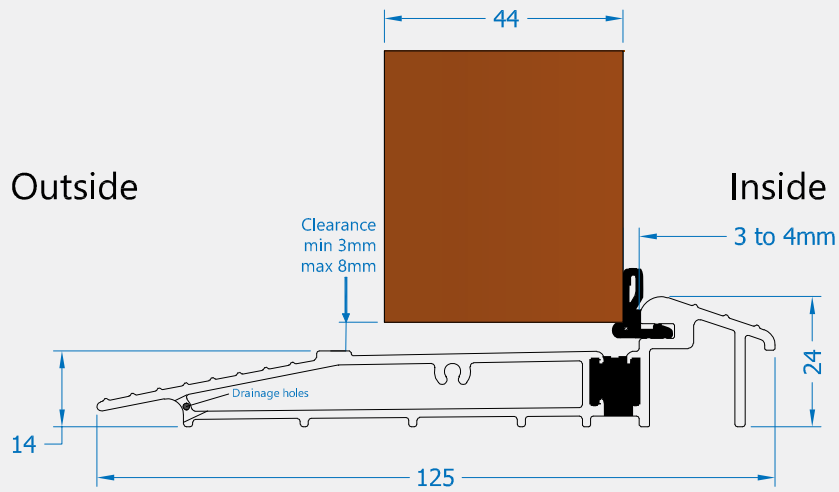

AM5 OUTWARD OPENING THRESHOLD

Product Code: AM5EX

LIT-DC-AM5EX

Aluminium Threshold Range

- Outward opening aluminium threshold
- Incorporates thermal break to meet thermal bridging and insulation requirements
- Part M Compliant outward open mobility threshold suitable for disabled access
- Designed to fit directly onto a level threshold
- Can be installed as the fourth side of the door frame or retro fitted
- Non-slip surface ensures a safe grip in wet conditions
- Features pre-drilled drainage and fixing holes to speed up production
- Seals gaps 18 - 23mm

COASTAL

Shaping the future.

Side Profile

Visit www.coastal-group.com for CAD drawings

FINISHES:

SV
 Silver Passivated

PART NUMBER	PRODUCT DESCRIPTION	FINISH	UNITS
AM5EX-S-10-SV	1000mm Threshold cill	SV	Each
AM5EX-S-30-SV	3000mm Threshold cill	SV	Each