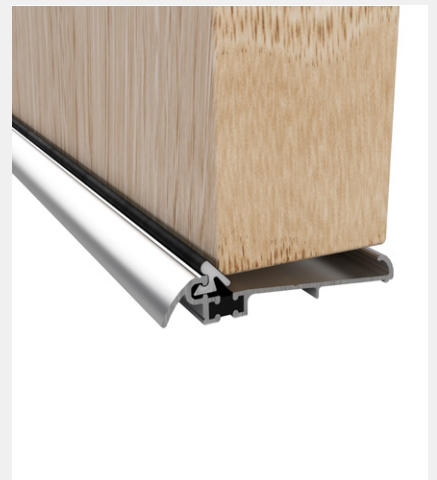

# TSX OUTWARD OPENING THRESHOLD - THERMAL BREAK

Product Code: TSX3

LIT-DC-TSX3

## *Aluminium Threshold Range*

- Outward opening aluminium threshold
- Incorporates thermal break to meet thermal bridging and insulation requirements
- Part M Compliant outward open mobility threshold suitable for disabled access
- Designed to fit onto a subsill or directly onto a base threshold
- Features pre-drilled drainage and fixing holes to speed up production
- Seals gaps 12 - 14mm
- Replacement seal available

**GD**  
Gold

**BK**  
Black

PART NUMBER	PRODUCT DESCRIPTION	FINISH	UNITS
TSX3-56-SV	3000mm Outward opening 80mm to suit 56mm door	<b>SV</b>	Each
TSX3-56-GD	3000mm Outward opening 80mm to suit 56mm door	<b>GD</b>	Each
TSX3-56-BK	3000mm Outward opening 80mm to suit 56mm door	<b>BK</b>	Each