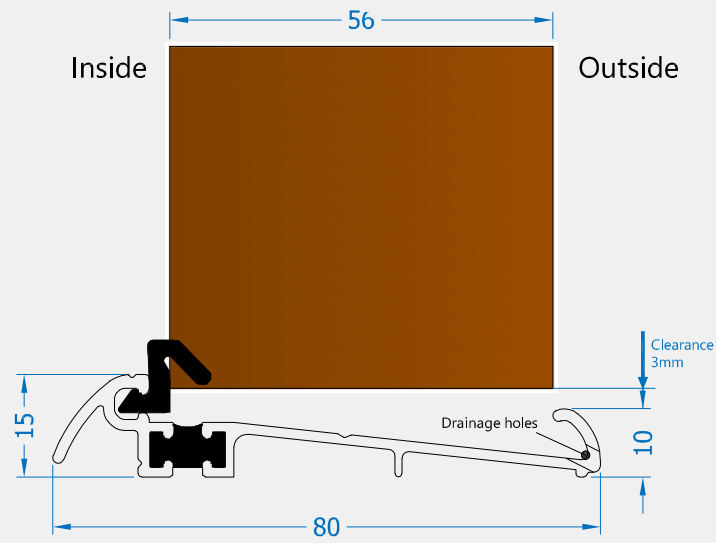

TSX OUTWARD OPENING THRESHOLD - THERMAL BREAK

Side Profile

Visit www.coastal-group.com for CAD drawings

FINISHES:

PART NUMBER	PRODUCT DESCRIPTION	FINISH	UNITS
TSX3-56-SV	3000mm Outward opening 80mm to suit 56mm door	SV	Each
TSX3-56-GD	3000mm Outward opening 80mm to suit 56mm door	GD	Each
TSX3-56-BK	3000mm Outward opening 80mm to suit 56mm door	BK	Each

COASTAL

Shaping the future.