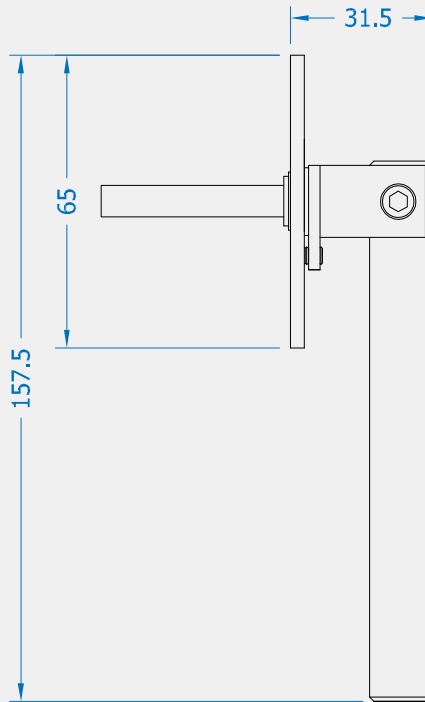

BLU RANGE

COTEMPORARY WINDOW HANDLE - OFFSET

Product Code: SST81

LIT-DC-SST81

316 Marine Grade Stainless Steel Hardware Range

- Sleek, contemporary design window espagnolette handle
- Offset handle design provides increased knuckle clearance for easy operation
- Lockable for added security
- Part of a suited range of hardware including matching door handle
- Manufactured from 316 marine grade stainless steel
- Ideal for use where corrosion levels are high such as coastal environments and with acidic timber
- Lifetime guarantee

COASTAL

Shaping the future.

CONTEMPORARY WINDOW HANDLE - OFFSET

Front Profile

Side Profile

Visit www.coastal-group.com for CAD drawings

FINISHES:

SSS

Satin Stainless Steel

PART NUMBER	PRODUCT DESCRIPTION	FINISH	UNITS
SST81-LH-SSS	Contemporary lockable window espagnolette handle - offset	SSS	Each
SST81-RH-SSS	Contemporary lockable window espagnolette handle - offset	SSS	Each