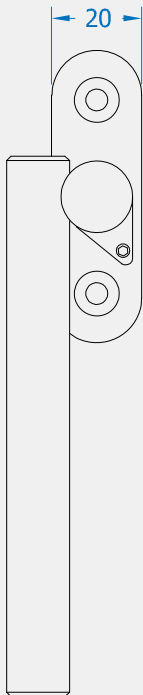

BLU RANGE

COTEMPORARY WINDOW HANDLE - OFFSET

Product Code: SST81

LIT-DC-SST81

316 Marine Grade Stainless Steel Hardware Range

- Sleek, contemporary design window espagnolette handle
- Offset handle design provides increased knuckle clearance for easy operation
- Lockable for added security
- Part of a suited range of hardware including matching door handle
- Manufactured from 316 marine grade stainless steel
- Ideal for use where corrosion levels are high such as coastal environments and with acidic timber
- Lifetime guarantee

COASTAL

Shaping the future.

CONTEMPORARY WINDOW HANDLE - OFFSET

Front Profile

Side Profile

Visit www.coastal-group.com for CAD drawings

FINISHES:

SSS

Satin Stainless Steel

PART NUMBER	PRODUCT DESCRIPTION	FINISH	UNITS
SST81-LH-SSS	Contemporary lockable window espagnolette handle - offset	SSS	Each
SST81-RH-SSS	Contemporary lockable window espagnolette handle - offset	SSS	Each