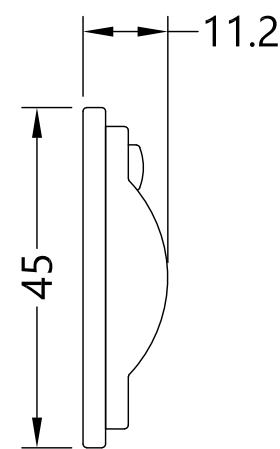

Revision History

Revision	Description	DRFT	CHK	Date
A	Release.	PW	BD	7/11/17

Section A-A

Global House
Bojea Industrial Estate
Trethowel, St Austell
Cornwall, PL25 5RJ
t | 01726 871025 f | 01726 871731
e | sales@coastal-group.com
w | www.coastal-group.com

Customer Reference:

Coastal Group

Drawing Title:
BA5538-BA
Antique Covered Key Hole Escutcheon

Product Range / Project Reference

Door Hardware

Other Information:

Date Drawn: **07/11/2017**

Drawn By: **Phil Walklett**

Drawing Number:

CG-BA5538-BA.dwg

Revision:

A

THIRD ANGLE PROJECTION

Scale: 1:1@A3

Sheet: 1 of 1