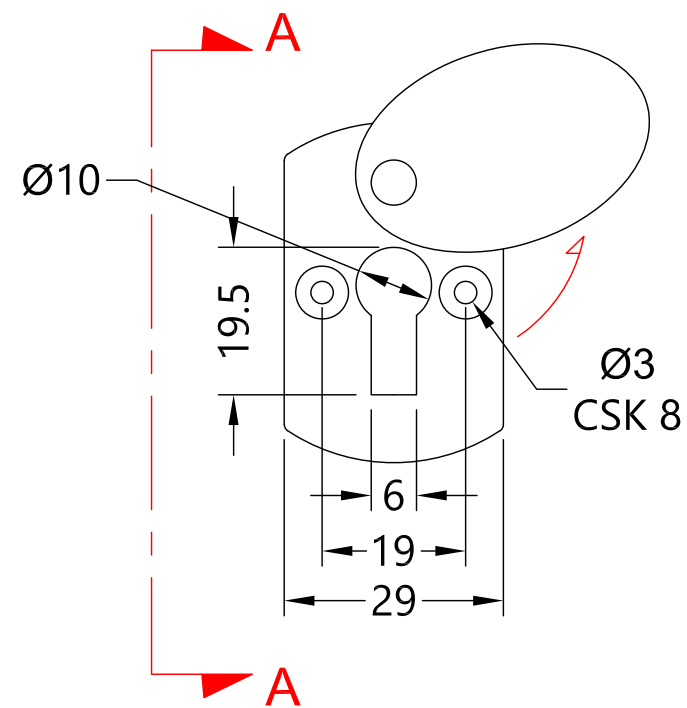

Revision History

Revision	Description	DRFT	CHK	Date
A	Release.	PW	BD	7/11/17

Section A-A

Global House
Bojea Industrial Estate
Trethowel, St Austell
Cornwall, PL25 5RJ
t | 01726 871025 f | 01726 871731
e | sales@coastal-group.com
w | www.coastal-group.com

Customer Reference:

Coastal Group

Drawing Title:
BA5538-BA
Antique Covered Key Hole Escutcheon

Product Range / Project Reference

Door Hardware

Other Information:

Date Drawn: **07/11/2017**

Drawn By: **Phil Walklett**

Drawing Number:

CG-BA5538-BA.dwg

Revision:

A

THIRD ANGLE PROJECTION

Scale: 1:1@A3

Sheet: 1 of 1