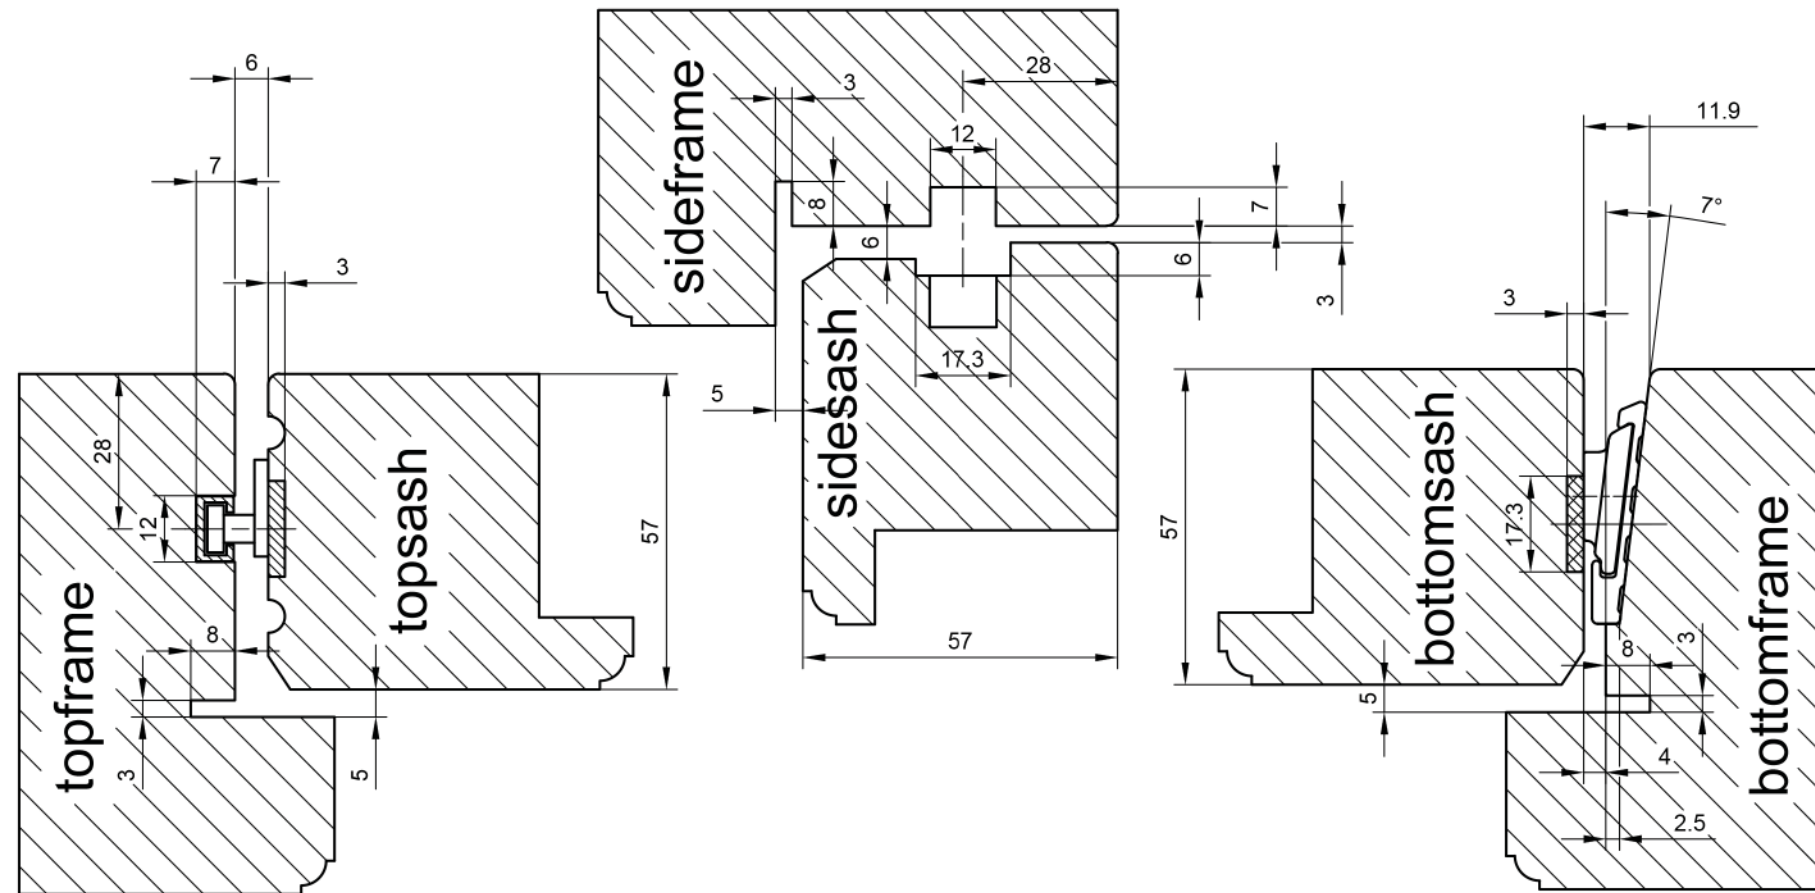

TRITUS
 Side swing 180°.
 3) IPA nr. 21291
 profile for weatherseal SP124-18

Lock edge detail

6mm space between top sash and top frame, special sash profile in top and bottom, see drawing

Drawing Number: 09-043-04E
 Date issued: 25.02.2013