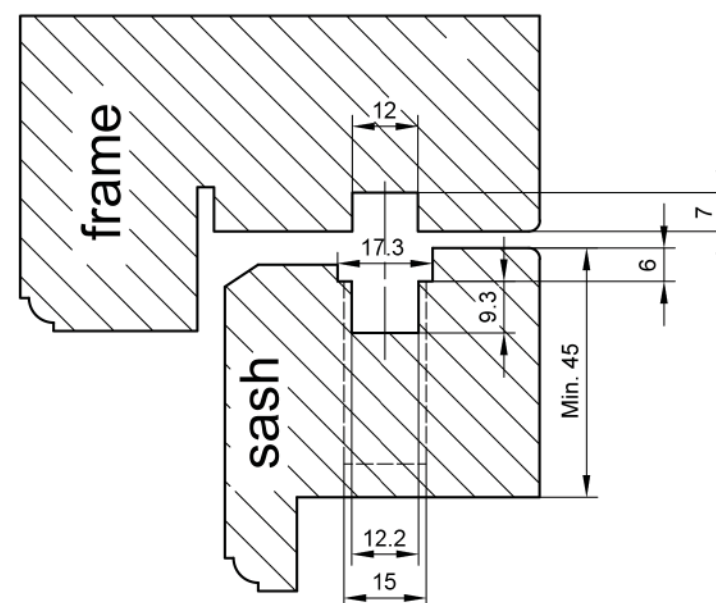

TRITUS
 Side swing 180°.
 3) IPA nr. 21291
 profile for weatherseal SP124-18

Lock edge detail

6mm space between top sash and top frame, special sash profile in top and bottom, see drawing

Drawing Number: 09-043-04E
 Date issued: 25.02.2013