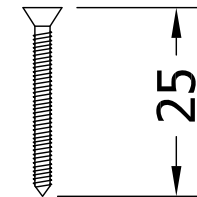

Plastic Pocket