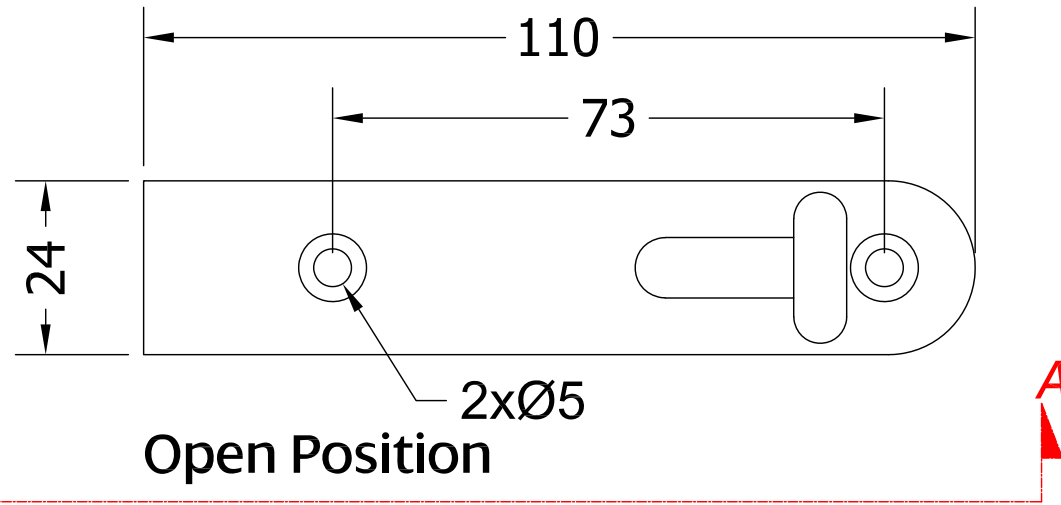

REVISIONS

Revision	Description	Drawn	Date
A	Release	PW	14/11/17

Closed Position (Bolt Fired)