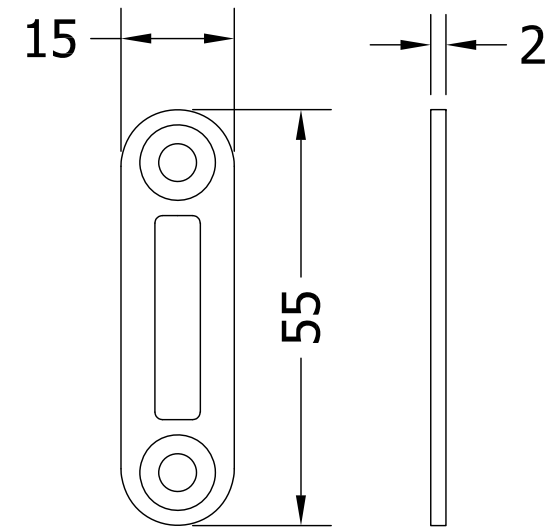

REVISIONS

Revision	Description	Drawn	Date
A	Release	PW	14/11/17

Keep

Drawing Reference:

Coastal Group

Drawing Title:
**CWW360
Outward Opening Flush Bolt**

Product Range:
Door Bolts

Additional Info:

Date Drawn: 15/11/2017

Drawn By: Phil Walklett

Part Number: CWW360

File Name: CG-CWW360.dwg

Revision: A

Drawing Scale: 1:1@A3

Sheet Number: 1 of 1

THIRD ANGLE PROJECTION
This drawing and specification are the property of Coastal Group, they are issued in strict confidence and shall not be reproduced, copied or used without written permission.