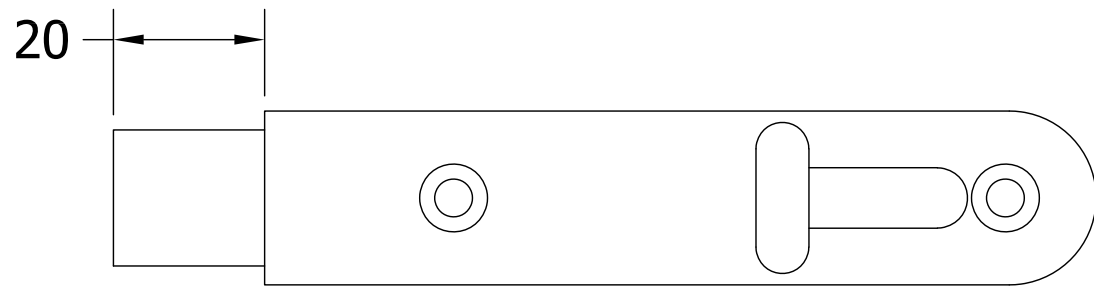

REVISIONS

Revision	Description	Drawn	Date
A	Release	PW	14/11/17

Closed Position (Bolt Fired)