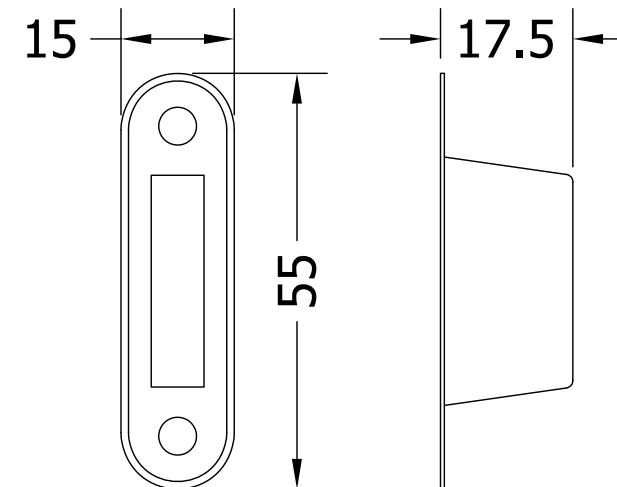

Plastic Pocket

Drawing Reference:

Coastal Group

Drawing Title:
**CWW360
Outward Opening Flush Bolt**

Product Range:
Door Bolts

Additional Info:

Date Drawn: 15/11/2017

Drawn By: Phil Walklett

Part Number: CWW360

File Name: CG-CWW360.dwg

Revision: A

Drawing Scale: 1:1@A3

Sheet Number: 1 of 1

THIRD ANGLE PROJECTION
This drawing and specification are the property of Coastal Group, they are issued in strict confidence and shall not be reproduced, copied or used without written permission.