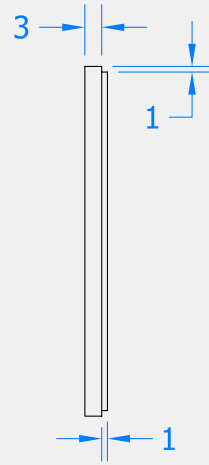

Side Profile

Visit www.coastal-group.com for CAD drawings