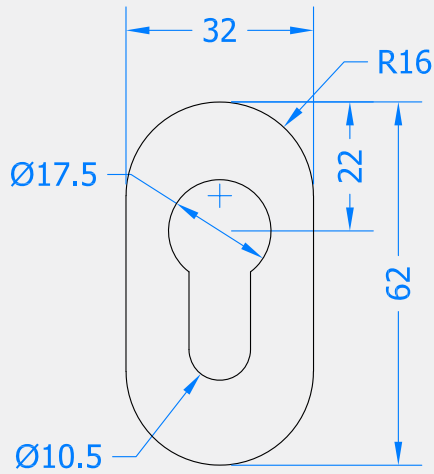

Front Profile