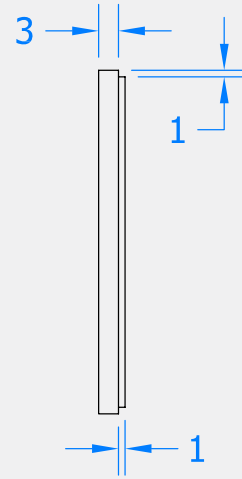

### *316 Marine Grade Stainless Steel Hardware Range*

- A very thin profile escutcheon suitable for euro profile cylinders
- Can be rebated into the door for a flush finish
- Self-adhesive fixing
- Manufactured from 316 Marine Grade Stainless Steel
- Ideal for use where corrosion levels are high such as coastal environments and with acidic timber
- Part of a suited range of door and window hardware

# COASTAL

*Shaping the future.*

Front Profile

Side Profile

Visit [www.coastal-group.com](http://www.coastal-group.com) for CAD drawings

FINISHES:

**SSS**  
 Satin Stainless Steel

PART NUMBER	PRODUCT DESCRIPTION	FINISH	UNITS
KM058-SSS	Self-adhesive round escutcheon	<b>SSS</b>	Each