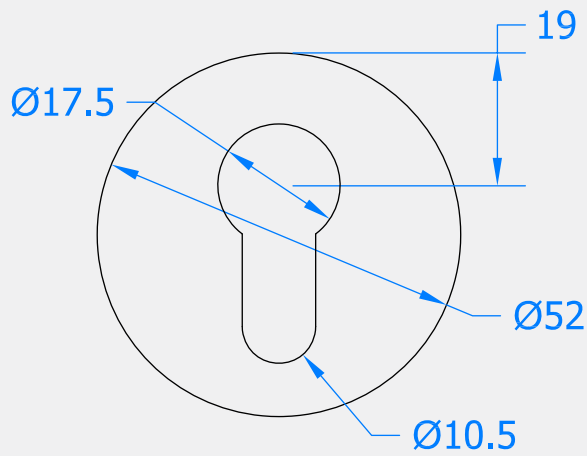

### *316 Marine Grade Stainless Steel Hardware Range*

- A very thin profile escutcheon suitable for euro profile cylinders
- Can be rebated into the door for a flush finish
- Self-adhesive fixing
- Manufactured from 316 Marine Grade Stainless Steel
- Ideal for use where corrosion levels are high such as coastal environments and with acidic timber
- Part of a suited range of door and window hardware

# COASTAL

*Shaping the future.*

Front Profile

Side Profile

Visit [www.coastal-group.com](http://www.coastal-group.com) for CAD drawings

FINISHES:

**SSS**  
 Satin Stainless Steel

PART NUMBER	PRODUCT DESCRIPTION	FINISH	UNITS
KM058-SSS	Self-adhesive round escutcheon	<b>SSS</b>	Each