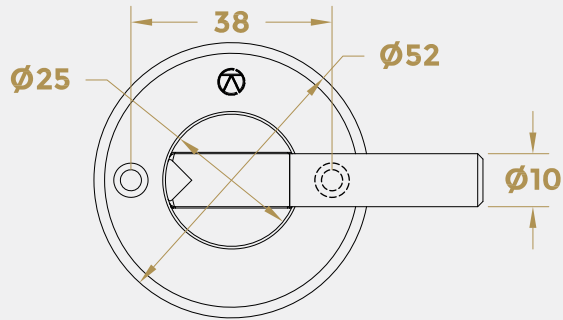

Front Profile