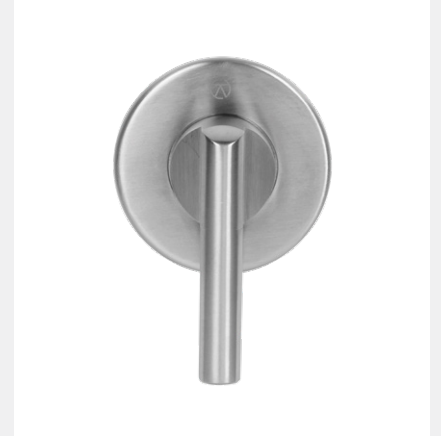

BLU RANGE ROUND PATIO THUMBTURN

Product Code: KM200

LIT-DC-KM200

316 Marine Grade Stainless Steel Hardware Range

- A high-quality 316 grade Stainless Steel patio thumbturn designed to be used with inline slider locks such as Sobinco
- Ideal for instances where you simply need a small lever to operate the latch on your patio door
- Combined with our HAB66 'T' Bar Pull Handle and either KM045 or KM055 Escutcheon they make an excellent Patio Slide Kit
- Note: These are not suitable for the YALE locking system as this uses a 7 x 7mm spindle
- Can be used back-to-back with a longer spindle
- Available on a Round or Oval Rose option
- Fixings concealed behind clip-on rose

COASTAL

Shaping the future.

Front Profile

Top Profile

Visit www.coastal-group.com for CAD drawings

FINISHES:

SSS

Satin Stainless Steel

PART NUMBER	PRODUCT DESCRIPTION	FINISH	UNITS
KM200-SSS	Mini lever on round rose	SSS	Each

COASTAL

Shaping the future.