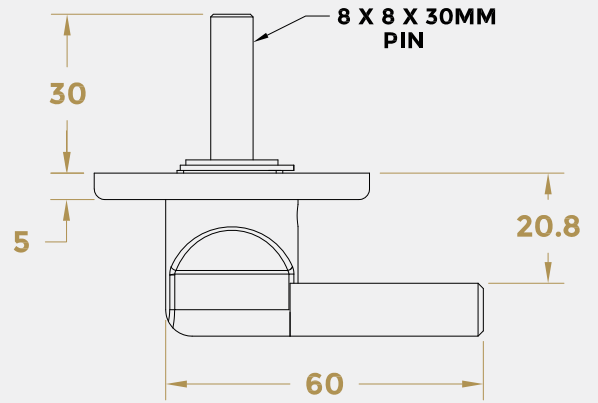

Top Profile

Visit www.coastal-group.com for CAD drawings

FINISHES:

SSS

Satin Stainless Steel

PART NUMBER	PRODUCT DESCRIPTION	FINISH	UNITS
KM200-SSS	Mini lever on round rose	SSS	Each

COASTAL

Shaping the future.