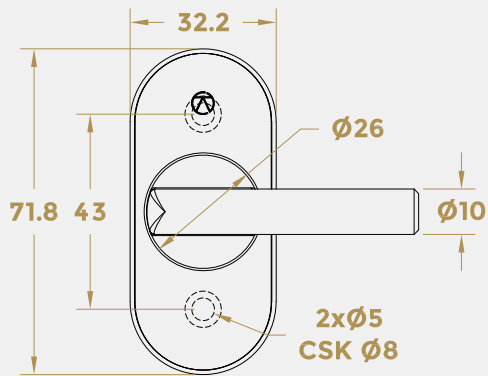

Front Profile