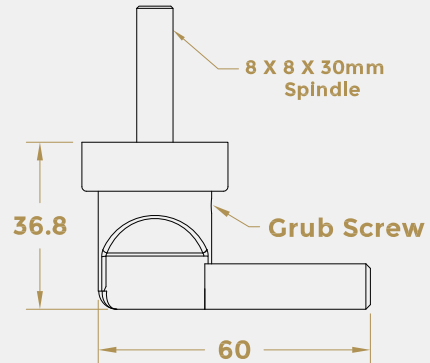

Top Profile

Visit www.coastal-group.com for CAD drawings

FINISHES:

SSS

Satin Stainless Steel

PART NUMBER	PRODUCT DESCRIPTION	FINISH	UNITS
KM250-SSS	Mini lever on oval rose	SSS	Each

COASTAL

Shaping the future.