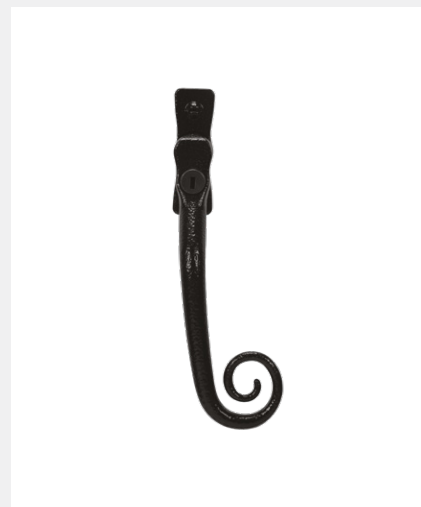

CURLY TAIL ESPAGNOLETTE WINDOW HANDLE

Product Code: CO8477

LIT-DC-CO8477

Antique Hardware Range

- Antique Curly Tail design window espag handle
- Push button to operate, key to dead lock for added security
- Faux screw cover cap to help retain traditional heritage look
- Tested to PAS24 for enhanced security
- Tested to 50,000 cycles for durability
- Salt spray tested to 480 hours for corrosion resistance
- 10 year Mechanical Guarantee
- 10 year Surface Finish Guarantee

COASTAL

Shaping the future.

CURLY TAIL ESPAGNOLETTE WINDOW HANDLE

Front Profile

Side Profile

Visit www.coastal-group.com for CAD drawings

FINISHES:

TMB

Textured Matt Black

PART NUMBER	PRODUCT DESCRIPTION	FINISH	UNITS
CO8477-LH-TMB	Locking Window Handle	TMB	Each
CO8477-RH-TMB	Locking Window Handle	TMB	Each

COASTAL

Shaping the future.