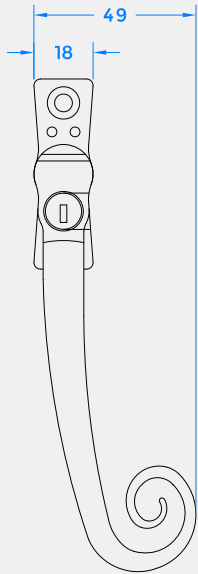

CURLY TAIL ESPAGNOLETTE WINDOW HANDLE

Product Code: CO8477

LIT-DC-CO8477

Antique Hardware Range

- Antique Curly Tail design window espag handle
- Push button to operate, key to dead lock for added security
- Faux screw cover cap to help retain traditional heritage look
- Tested to PAS24 for enhanced security
- Tested to 50,000 cycles for durability
- Salt spray tested to 480 hours for corrosion resistance
- 10 year Mechanical Guarantee
- 10 year Surface Finish Guarantee

COASTAL

Shaping the future.

CURLY TAIL ESPAGNOLETTE WINDOW HANDLE

Front Profile

Side Profile

Visit www.coastal-group.com for CAD drawings

FINISHES:

TMB