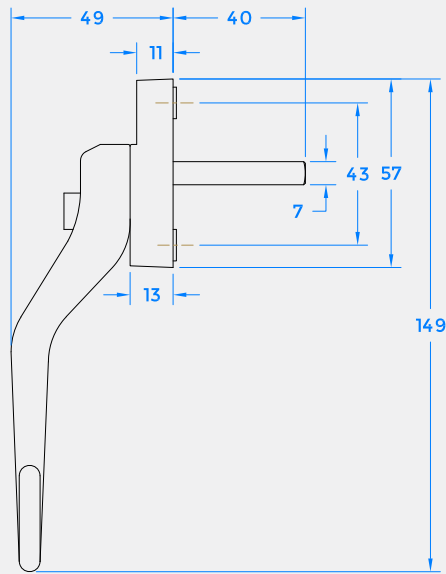

CURLY TAIL ESPAGNOLETTE WINDOW HANDLE

Product Code: CO8477

LIT-DC-CO8477

Antique Hardware Range

- Antique Curly Tail design window espag handle
- Push button to operate, key to dead lock for added security
- Faux screw cover cap to help retain traditional heritage look
- Tested to PAS24 for enhanced security
- Tested to 50,000 cycles for durability
- Salt spray tested to 480 hours for corrosion resistance
- 10 year Mechanical Guarantee
- 10 year Surface Finish Guarantee

COASTAL

Shaping the future.

CURLY TAIL ESPAGNOLETTE WINDOW HANDLE

Front Profile

Side Profile

Visit www.coastal-group.com for CAD drawings

FINISHES:

TMB

Textured Matt Black

PART NUMBER	PRODUCT DESCRIPTION	FINISH	UNITS
CO8477-LH-TMB	Locking Window Handle	TMB	Each
CO8477-RH-TMB	Locking Window Handle	TMB	Each

COASTAL

Shaping the future.