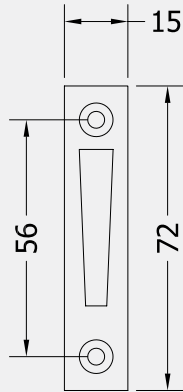

Front Profile

Side Profile