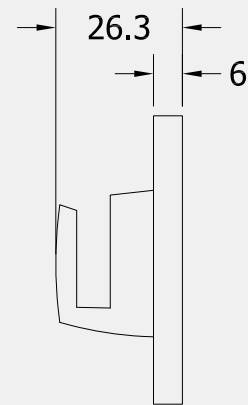

Visit www.coastal-group.com for CAD drawings