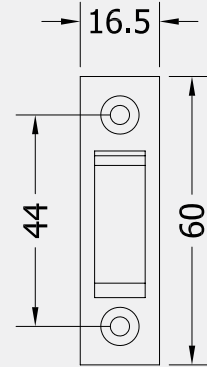

Front Profile

Side Profile