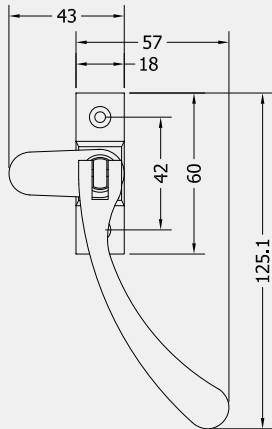

Front Profile

Side Profile