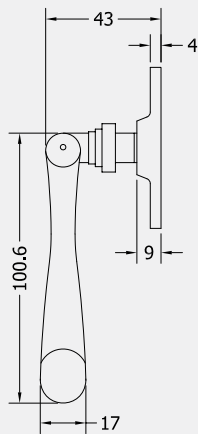

Side Profile

Visit www.coastal-group.com for CAD drawings