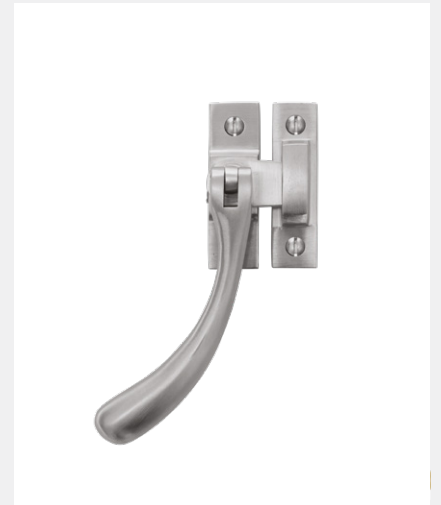

TRADITIONAL BULB END FASTENER

Product Code: CC4B

LIT-DC-CC4B

Solid Brass Hardware Range

- Traditional Bulb End casement window fastener
- Supplied with mortice and hook keep plates
- Manufactured from solid brass
- Matching casement stay available

COASTAL

Shaping the future.

Front Profile

Side Profile

Visit www.coastal-group.com for CAD drawings

FINISHES:

SC
 Satin Chrome

PC
 Polished Chrome

BP
 Polished Brass

ABR

PART NUMBER	PRODUCT DESCRIPTION	FINISH	UNITS
CC4B-SC	Bulb end casement fastener	SC	Each
CC4B-PC	Bulb end casement fastener	PC	Each
CC4B-BP	Bulb end casement fastener	BP	Each
CC4B-ABR	Bulb end casement fastener	ABR	Each