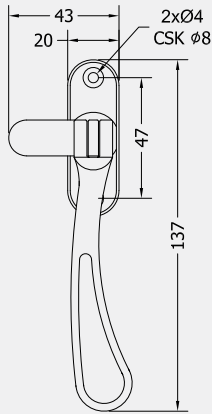

Front Profile

Side Profile