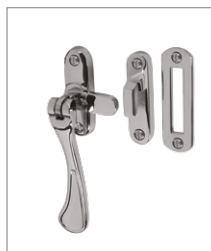

TRADITIONAL SPOON END FASTENER

Product Code: CC8

LIT-DC-CC8

Solid Brass Hardware Range

- Traditional Spoon End casement window fastener
- Supplied with mortice and hook keep plates
- Manufactured from solid brass
- Matching casement stay available
- Note: Not suitable for use on windows with weatherseal

COASTAL

Shaping the future.

Front Profile

Side Profile

Visit www.coastal-group.com for CAD drawings

FINISHES:

SC
Satin Chrome

PC
Polished Chrome

BP
Polished Brass

ORZ
Oil Rubbed Bronze

PART NUMBER	PRODUCT DESCRIPTION	FINISH	UNITS
CC8-SC	Spoon end casement fastener	SC	Each
CC8-PC	Spoon end casement fastener	PC	Each
CC8-BP	Spoon end casement fastener	BP	Each
CC8-ORZ	Spoon end casement fastener	ORZ	Each