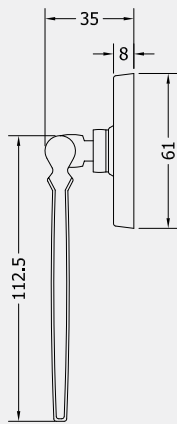

Side Profile

Visit www.coastal-group.com for CAD drawings