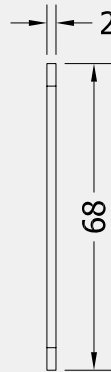

Side Profile

Visit www.coastal-group.com for CAD drawings