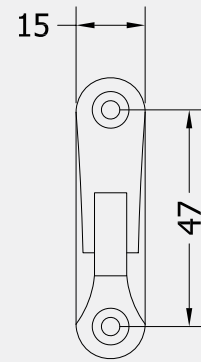

Front Profile

Side Profile