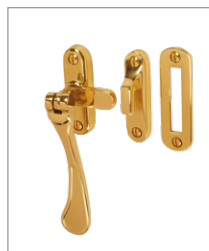

TRADITIONAL SPOON END FASTENER

Product Code: CC8

LIT-DC-CC8

Solid Brass Hardware Range

- Traditional Spoon End casement window fastener
- Supplied with mortice and hook keep plates
- Manufactured from solid brass
- Matching casement stay available
- Note: Not suitable for use on windows with weatherseal

COASTAL

Shaping the future.

Front Profile

Side Profile

Visit www.coastal-group.com for CAD drawings

FINISHES:

SC
Satin Chrome

PC
Polished Chrome

BP
Polished Brass

ORZ
Oil Rubbed Bronze

PART NUMBER	PRODUCT DESCRIPTION	FINISH	UNITS
CC8-SC	Spoon end casement fastener	SC	Each
CC8-PC	Spoon end casement fastener	PC	Each
CC8-BP	Spoon end casement fastener	BP	Each
CC8-ORZ	Spoon end casement fastener	ORZ	Each