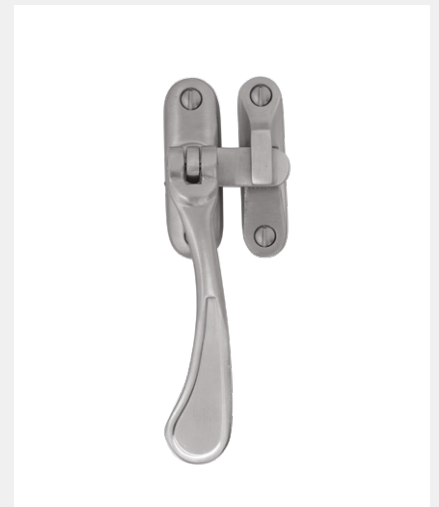

TRADITIONAL SPOON END FASTENER

Product Code: CC8

LIT-DC-CC8

Solid Brass Hardware Range

- Traditional Spoon End casement window fastener
- Supplied with mortice and hook keep plates
- Manufactured from solid brass
- Matching casement stay available
- Note: Not suitable for use on windows with weatherseal

COASTAL

Shaping the future.

Front Profile

Side Profile

Visit www.coastal-group.com for CAD drawings

FINISHES:

SC
Satin Chrome

PC
Polished Chrome

BP
Polished Brass

ORZ
Oil Rubbed Bronze

PART NUMBER	PRODUCT DESCRIPTION	FINISH	UNITS
CC8-SC	Spoon end casement fastener	SC	Each
CC8-PC	Spoon end casement fastener	PC	Each
CC8-BP	Spoon end casement fastener	BP	Each
CC8-ORZ	Spoon end casement fastener	ORZ	Each