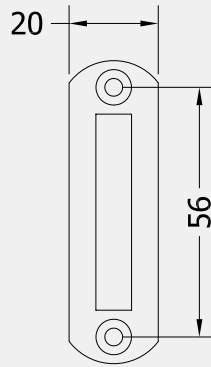

Front Profile

Side Profile