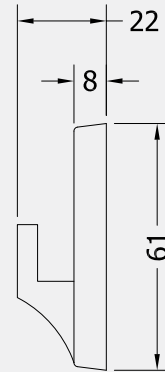

Visit www.coastal-group.com for CAD drawings