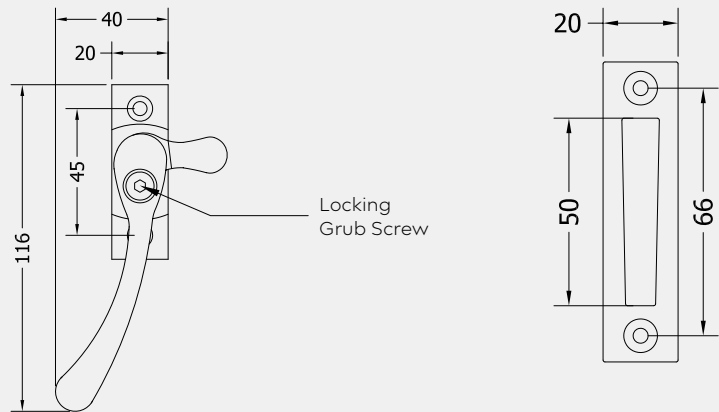

ANTIQUÉ BULB END FASTENER

Product Code: CO8441

LIT-DC-CO8441

Antique Hardware Range

- Antique Bulb End casement window fastener
- CO8441 is lockable and supplied with mortice plate keep
- Matching casement stay available

Front Profile

Side Profile

Visit www.coastal-group.com for CAD drawings

FINISHES:

BA
 Black Antique

PART NUMBER	PRODUCT DESCRIPTION	FINISH	UNITS
CO8441-MP-LH-BA	Lockable bulb end fastener	BA	Each
CO8441-MP-RH-BA	Lockable bulb end fastener	BA	Each