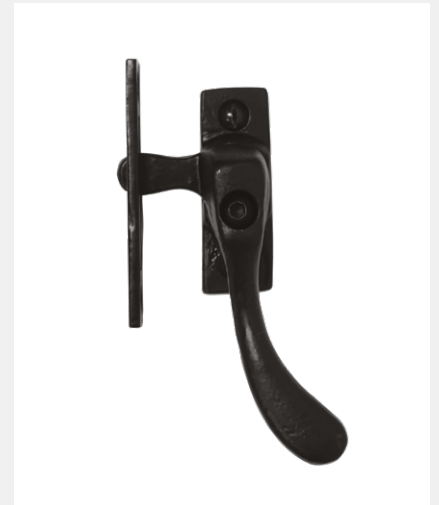

ANTIQUÉ BULB END FASTENER

Product Code: CO8441

LIT-DC-CO8441

Antique Hardware Range

- Antique Bulb End casement window fastener
- CO8441 is lockable and supplied with mortice plate keep
- Matching casement stay available

Front Profile

Side Profile

Visit www.coastal-group.com for CAD drawings

FINISHES:

BA
 Black Antique

PART NUMBER	PRODUCT DESCRIPTION	FINISH	UNITS
CO8441-MP-LH-BA	Lockable bulb end fastener	BA	Each
CO8441-MP-RH-BA	Lockable bulb end fastener	BA	Each