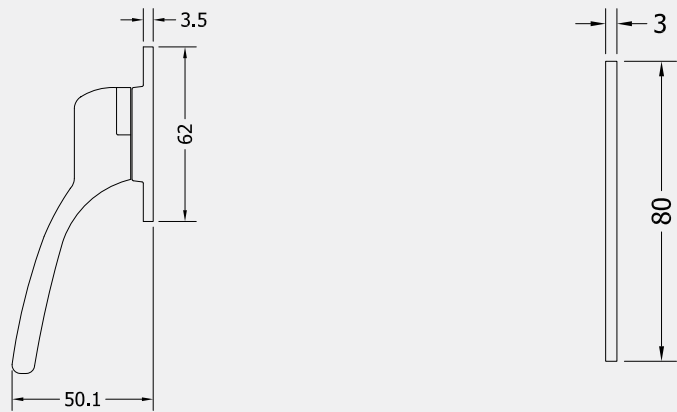

ANTIQUÉ BULB END FASTENER

Product Code: CO8441

LIT-DC-CO8441

Antique Hardware Range

- Antique Bulb End casement window fastener
- CO8441 is lockable and supplied with mortice plate keep
- Matching casement stay available

Front Profile

Side Profile

Visit www.coastal-group.com for CAD drawings

FINISHES:

BA
 Black Antique

PART NUMBER	PRODUCT DESCRIPTION	FINISH	UNITS
CO8441-MP-LH-BA	Lockable bulb end fastener	BA	Each
CO8441-MP-RH-BA	Lockable bulb end fastener	BA	Each