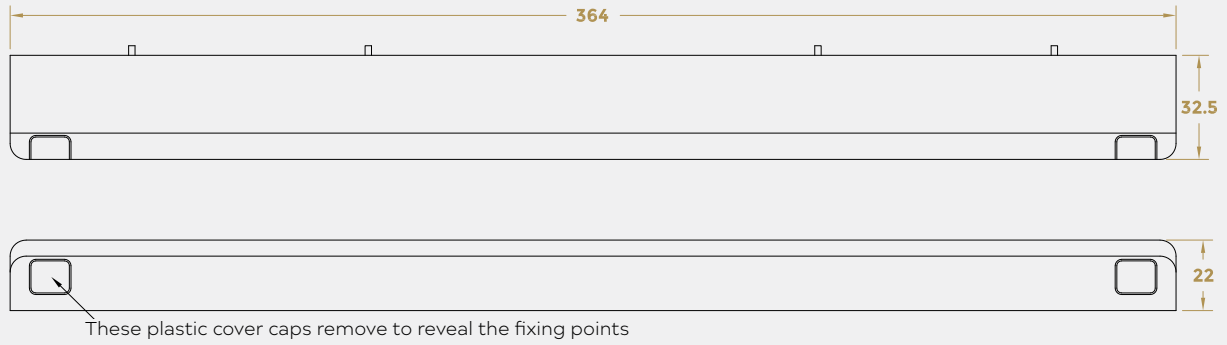

PLASTIC SURFACE FIX TRICKLE VENT CANOPY

Product Code: TVF400C

LIT-DC-TVF400C

Trickle Ventilators & Canopies Range

- TVF surface mounted plastic trickle vent canopy
- Developed for revisions to Part F of the Building Regulations, Ventilation (England & Wales)
- Should be fitted with the TVF Vent to achieve the EA Air Flow figures
- Installed on the outside of the window

COASTAL

Shaping the future.

Front & Side Profile

Visit www.coastal-group.com for CAD drawings

FINISHES:

WH
 White

BR
 Brown

PART NUMBER	PRODUCT DESCRIPTION	FINISH	UNITS
TVF400C-WH	364 x 22mm Canopy	WH	Each
TVF400C-BR	364 x 22mm Canopy	BR	Each