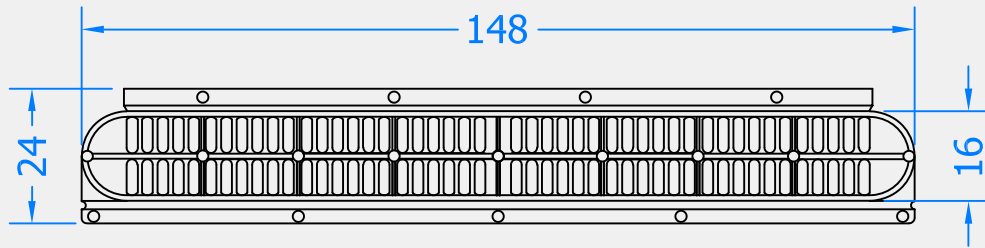

PLASTIC LIP TYPE VENTILATION GRILLE

Product Code: TVG24

LIT-DC-TVG24

Trickle Ventilators & Canopies Range

- TVG push-in plastic lip type ventilation grille
- Slots into the grooves below the head drip
- Helps prevent insects from entering the trickle vents

COASTAL

Shaping the future.

Front Profile

Side Profile

Visit www.coastal-group.com for CAD drawings

FINISHES:

WH
 White

BR
 Brown

PART NUMBER	PRODUCT DESCRIPTION	FINISH	UNITS
TVG24-WH	148 x 24mm Lip grille	WH	Pair
TVG24-BR	148 x 24mm Lip grille	BR	Pair

COASTAL

Shaping the future.