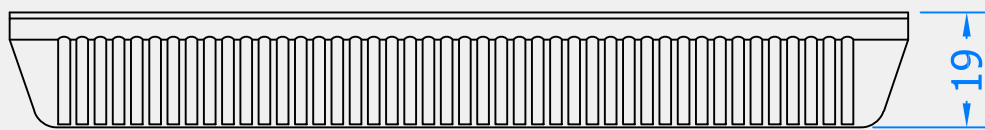

Side Profile

Visit www.coastal-group.com for CAD drawings