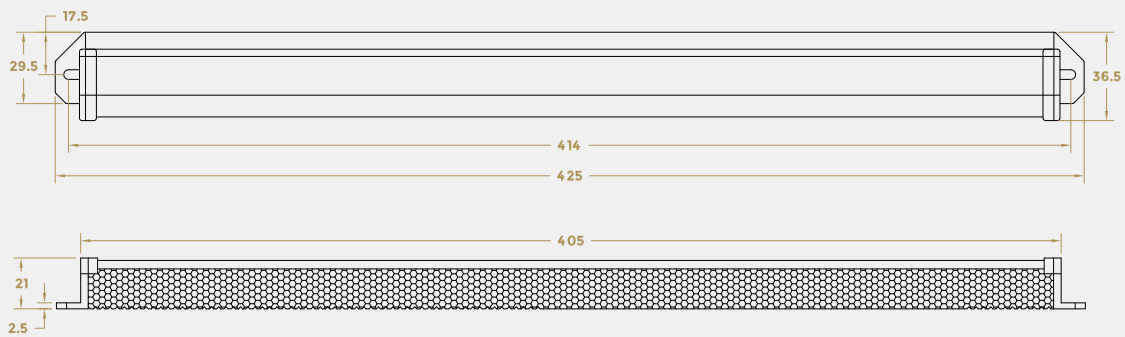

ALUMINIUM RECESSED FIX TRICKLE VENT CANOPY

Product Code: TVR200/400C

LIT-DC-TVR200C/400C

Trickle Ventilators & Canopies Range

- TVR surface fix aluminium trickle vent canopy
- Developed for revisions to Part F of the Building Regulations, Ventilation (England & Wales)
- Should be fitted with the TVR Vent to achieve the EA Air Flow figures
- Installed on the outside of the window

COASTAL

Shaping the future.

ALUMINIUM RECESSED FIX TRICKLE VENT CANOPY

TVR200C Front & Side Profile

TVR400C Front & Side Profile

Visit www.coastal-group.com for CAD drawings

FINISHES:

WH
White

BR
Brown

BK
Black

AAL
Anodised Satin
Aluminium

PART NUMBER	PRODUCT DESCRIPTION	FINISH	UNITS
TVR200C-WH	250 x 22mm Canopy	WH	Each
TVR200C-BR	250 x 22mm Canopy	BR	Each
TVR200C-BK	250 x 22mm Canopy	BK	Each
TVR200C-AAL	250 x 22mm Canopy	AAL	Each
TVR400C-WH	425 x 22mm Canopy	WH	Each
TVR400C-BR	425 x 22mm Canopy	BR	Each
TVR400C-BK	425 x 22mm Canopy	BK	Each
TVR400C-AAL	425 x 22mm Canopy	AAL	Each