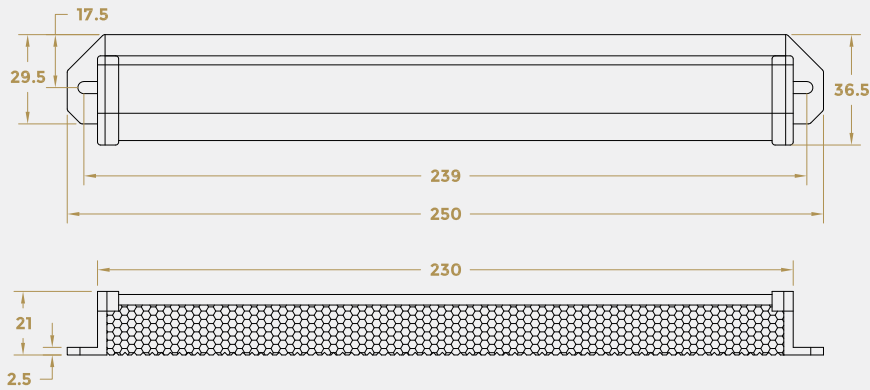

ALUMINIUM RECESSED FIX TRICKLE VENT CANOPY

Product Code: TVR200/400C

LIT-DC-TVR200C/400C

Trickle Ventilators & Canopies Range

- TVR surface fix aluminium trickle vent canopy
- Developed for revisions to Part F of the Building Regulations, Ventilation (England & Wales)
- Should be fitted with the TVR Vent to achieve the EA Air Flow figures
- Installed on the outside of the window

COASTAL

Shaping the future.

ALUMINIUM RECESSED FIX TRICKLE VENT CANOPY

TVR200C Front & Side Profile

TVR400C Front & Side Profile

Visit www.coastal-group.com for CAD drawings

FINISHES:

WH
White

BR
Brown

BK
Black

AAL
Anodised Satin
Aluminium

PART NUMBER	PRODUCT DESCRIPTION	FINISH	UNITS
TVR200C-WH	250 x 22mm Canopy	WH	Each
TVR200C-BR	250 x 22mm Canopy	BR	Each
TVR200C-BK	250 x 22mm Canopy	BK	Each
TVR200C-AAL	250 x 22mm Canopy	AAL	Each
TVR400C-WH	425 x 22mm Canopy	WH	Each
TVR400C-BR	425 x 22mm Canopy	BR	Each
TVR400C-BK	425 x 22mm Canopy	BK	Each
TVR400C-AAL	425 x 22mm Canopy	AAL	Each