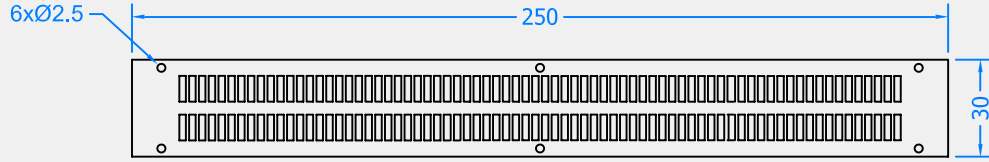

Front Profile