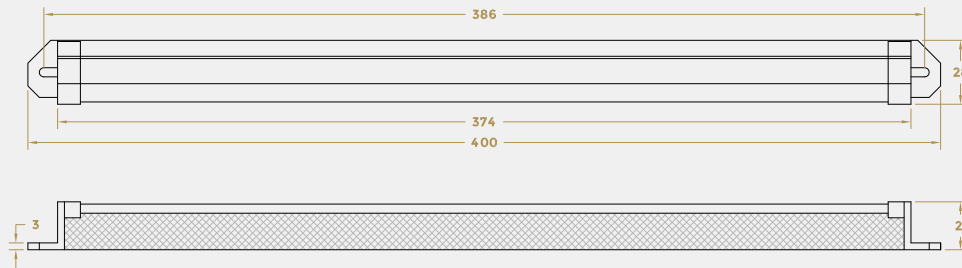

ALUMINIUM SURFACE FIX TRICKLE VENT CANOPY

Product Code: TVS200C/400C

LIT-DC-TVS200C/400C

Trickle Ventilators & Canopies Range

- TVS surface fix aluminium trickle vent canopy
- Developed for revisions to Part F of the Building Regulations, Ventilation (England & Wales)
- Should be fitted with the TVS Vent to achieve the EA Air Flow figures
- Installed on the outside of the window

COASTAL

Shaping the future.

ALUMINIUM RECESSED FIX TRICKLE VENT CANOPY

TVS200C Front & SideProfile

TVS400C Front & SideProfile

Visit www.coastal-group.com for CAD drawings

FINISHES:

WH
White

BR
Brown

BK
Black

AAL
Anodised Satin Aluminium

PART NUMBER	PRODUCT DESCRIPTION	FINISH	UNITS
TVS200C-WH	255 x 28mm Canopy	WH	Each
TVS200C-BR	255 x 28mm Canopy	BR	Each
TVS200C-BK	255 x 28mm Canopy	BK	Each
TVS200C-AAL	255 x 28mm Canopy	AAL	Each
TVS400C-WH	400 x 28mm Canopy	WH	Each
TVS400C-BR	400 x 28mm Canopy	BR	Each
TVS400C-BK	400 x 28mm Canopy	BK	Each
TVS400C-AAL	400 x 28mm Canopy	AAL	Each