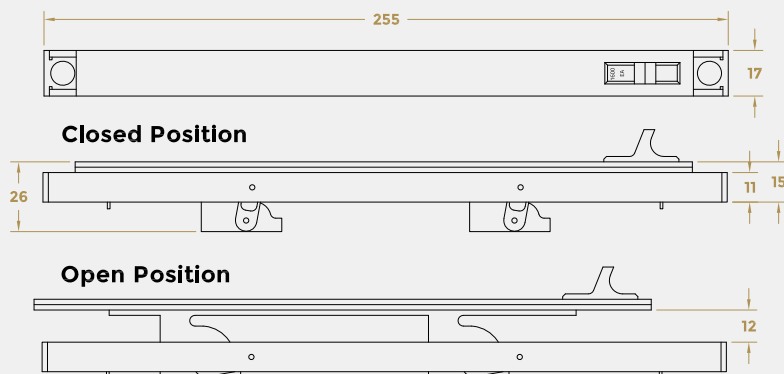

ALUMINIUM SURFACE FIX TRICKLE VENT

Product Code: TVS200V/400V

LIT-DC-TVS200V/400V

Trickle Ventilators & Canopies Range

- TVS surface fix aluminium trickle vent
- Developed for revisions to Part F of the Building Regulations, Ventilation (England & Wales)
- Felted gasket for increased performance
- Controllable T-bar deflects air up or down
- Unique linkages ensure constant friction and smooth action
- Should be fitted with the TVS Canopy to achieve the EA Air Flow figures
- Installed on the inside of the window

COASTAL

Shaping the future.

TVS200V Front & Side Profile

TVS400V Front & Side Profile

Visit www.coastal-group.com for CAD drawings

FINISHES:

WH
White

BR
Brown

BK
Black

AAL
Anodised Satin Aluminium

Should be fitted with TVS Canopy to achieve EA Air Flow Figures

	EA Air Flow	Slot Detail (mm)	
TVS200	2000mm ²	223	13
TVS400	4000mm ²	173.5	20 173.5 13

PART NUMBER	PRODUCT DESCRIPTION	FINISH	UNITS
TVS200V-WH	255 x 17mm Vent, EA - 2000mm ²	WH	Each
TVS200V-BR	255 x 17mm Vent, EA - 2000mm ²	BR	Each
TVS200V-BK	255 x 17mm Vent, EA - 2000mm ²	BK	Each
TVS200V-AAL	255 x 17mm Vent, EA - 2000mm ²	AAL	Each
TVS400V-WH	400 x 17mm Vent, EA - 4000mm ²	WH	Each
TVS400V-BR	400 x 17mm Vent, EA - 4000mm ²	BR	Each
TVS400V-BK	400 x 17mm Vent, EA - 4000mm ²	BK	Each
TVS400V-AAL	400 x 17mm Vent, EA - 4000mm ²	AAL	Each