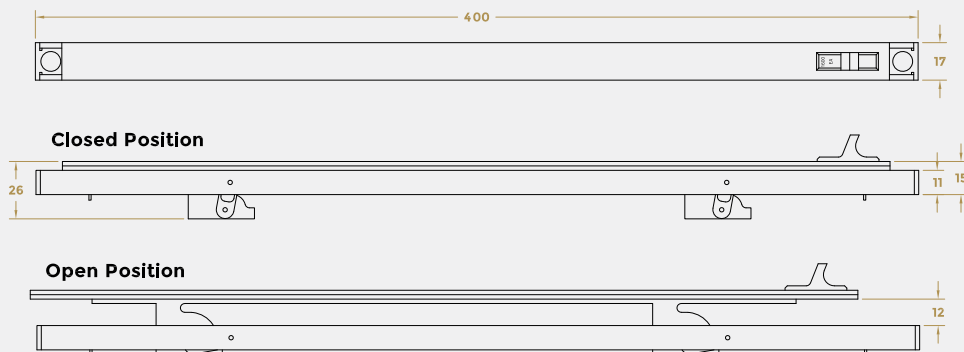

ALUMINIUM SURFACE FIX TRICKLE VENT

Product Code: TVS200V/400V

LIT-DC-TVS200V/400V

Trickle Ventilators & Canopies Range

- TVS surface fix aluminium trickle vent
- Developed for revisions to Part F of the Building Regulations, Ventilation (England & Wales)
- Felted gasket for increased performance
- Controllable T-bar deflects air up or down
- Unique linkages ensure constant friction and smooth action
- Should be fitted with the TVS Canopy to achieve the EA Air Flow figures
- Installed on the inside of the window

COASTAL

Shaping the future.

TVS200V Front & Side Profile

TVS400V Front & Side Profile

Visit www.coastal-group.com for CAD drawings

FINISHES:

WH
White

BR
Brown

BK
Black

AAL
Anodised Satin Aluminium

Should be fitted with TVS Canopy to achieve EA Air Flow Figures

	EA Air Flow	Slot Detail (mm)	
TVS200	2000mm ²	223	13
TVS400	4000mm ²	173.5	20 173.5 13

PART NUMBER	PRODUCT DESCRIPTION	FINISH	UNITS
TVS200V-WH	255 x 17mm Vent, EA - 2000mm ²	WH	Each
TVS200V-BR	255 x 17mm Vent, EA - 2000mm ²	BR	Each
TVS200V-BK	255 x 17mm Vent, EA - 2000mm ²	BK	Each
TVS200V-AAL	255 x 17mm Vent, EA - 2000mm ²	AAL	Each
TVS400V-WH	400 x 17mm Vent, EA - 4000mm ²	WH	Each
TVS400V-BR	400 x 17mm Vent, EA - 4000mm ²	BR	Each
TVS400V-BK	400 x 17mm Vent, EA - 4000mm ²	BK	Each
TVS400V-AAL	400 x 17mm Vent, EA - 4000mm ²	AAL	Each