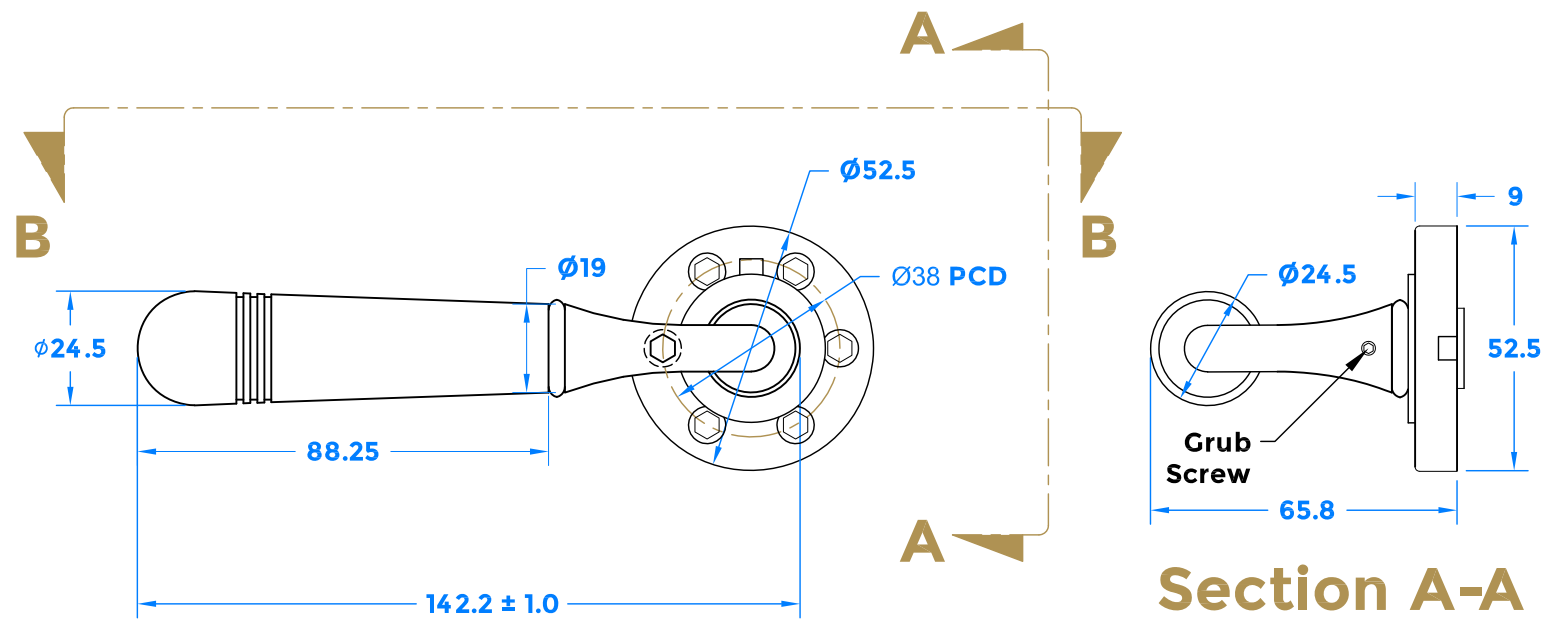

REVISION HISTORY		
Revision	Description	Date
A	Release	29/07/21

Section A-A

Assembled View

Logo Detail

Clip on Rose

**Top View
Section B-B**

COASTAL coastal-group.com
Shaping the future

Part Number / Drawing Title:
**TBH100B - Opera
Door Handle on Round Rose**

Product Range:
Door Handles

Material: 316 Stainless Steel

Additional Info: Back to Back

Date Drawn: 29/07/2021

Drawn By: Phillip Walklett

Part Number: TBH100B

File Name: TBH100B.dwg

Revision: A

Drawing Scale: Not to Scale

Sheet Number: 1 of 1

THIRD ANGLE PROJECTION

This drawing and specification are the property of Coastal Specialist Ironmongery Ltd, they are issued in strict confidence and shall not be reproduced, copied or used without written permission.
ESOE - All dimensions are specified in mm.