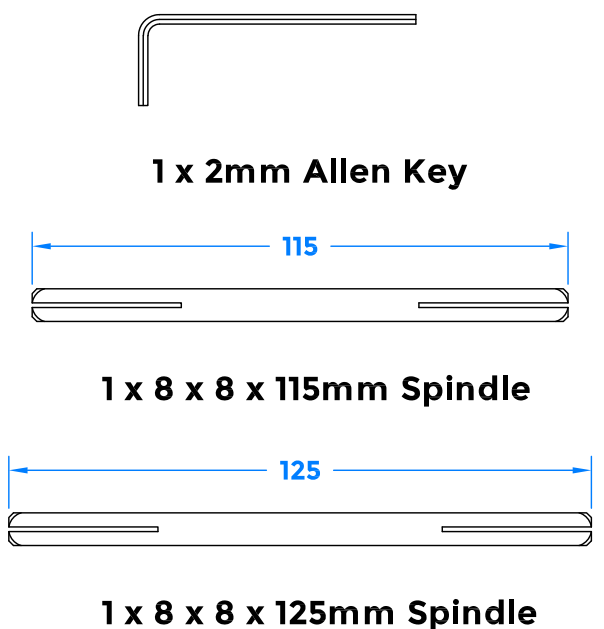

REVISION HISTORY		
Revision	Description	Date
A	Release	29/07/21

Section A-A

Assembled View

Logo Detail

Clip on Rose

**Top View
Section B-B**

COASTAL coastal-group.com
Shaping the future

Part Number / Drawing Title:
**TBH100B - Opera
Door Handle on Round Rose**

Product Range:
Door Handles

Material: 316 Stainless Steel

Additional Info: Back to Back

Date Drawn: 29/07/2021

Drawn By: Phillip Walklett

Part Number: TBH100B

File Name: TBH100B.dwg

Revision: A

Drawing Scale: Not to Scale

Sheet Number: 1 of 1

THIRD ANGLE PROJECTION

This drawing and specification are the property of Coastal Specialist Ironmongery Ltd, they are issued in strict confidence and shall not be reproduced, copied or used without written permission.
ESOE - All dimensions are specified in mm.