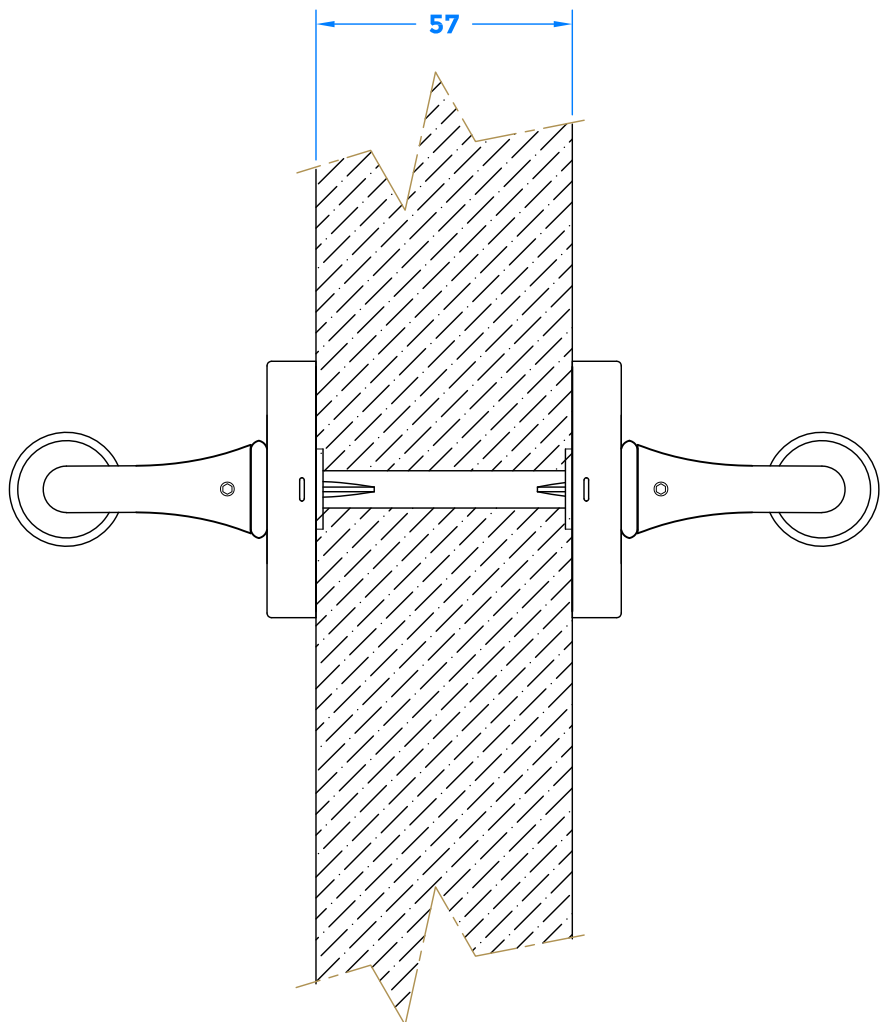

REVISION HISTORY		
Revision	Description	Date
A	Release	29/07/21

Section A-A

Assembled View

Logo Detail

Clip on Rose

**Top View
Section B-B**

COASTAL coastal-group.com
Shaping the future

Part Number / Drawing Title:
**TBH100B - Opera
Door Handle on Round Rose**

Product Range:
Door Handles

Material: 316 Stainless Steel

Additional Info: Back to Back

Date Drawn: 29/07/2021

Drawn By: Phillip Walklett

Part Number: TBH100B

File Name: TBH100B.dwg

Revision: A

Drawing Scale: Not to Scale

Sheet Number: 1 of 1

THIRD ANGLE PROJECTION

This drawing and specification are the property of Coastal Specialist Ironmongery Ltd, they are issued in strict confidence and shall not be reproduced, copied or used without written permission.
ESOE - All dimensions are specified in mm.