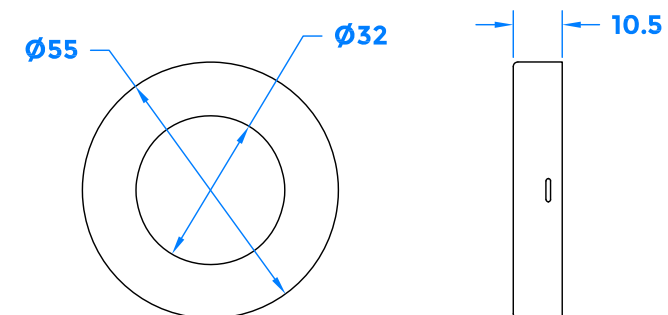

REVISION HISTORY		
Revision	Description	Date
A	Release	29/07/21

Section A-A

Assembled View

Logo Detail

Clip on Rose

**Top View
Section B-B**

COASTAL coastal-group.com
Shaping the future

Part Number / Drawing Title:
**TBH100B - Opera
Door Handle on Round Rose**

Product Range:
Door Handles

Material: 316 Stainless Steel

Additional Info: Back to Back

Date Drawn: 29/07/2021

Drawn By: Phillip Walklett

Part Number: TBH100B

File Name: TBH100B.dwg

Revision: A

Drawing Scale: Not to Scale

Sheet Number: 1 of 1

THIRD ANGLE PROJECTION

This drawing and specification are the property of Coastal Specialist Ironmongery Ltd, they are issued in strict confidence and shall not be reproduced, copied or used without written permission.
ESOE - All dimensions are specified in mm.