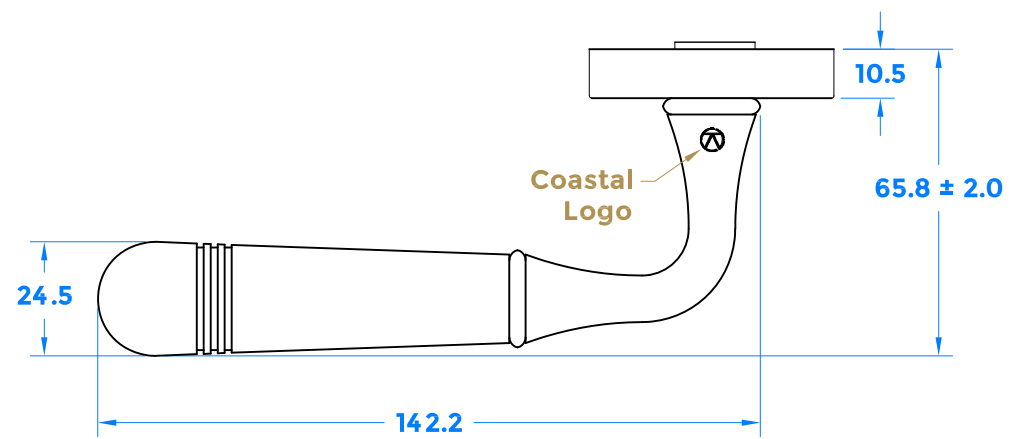

REVISION HISTORY		
Revision	Description	Date
A	Release	29/07/21

Section A-A

Assembled View

Logo Detail

Clip on Rose

**Top View
Section B-B**

COASTAL coastal-group.com
Shaping the future

Part Number / Drawing Title:
**TBH100B - Opera
Door Handle on Round Rose**

Product Range:
Door Handles

Material: 316 Stainless Steel

Additional Info: Back to Back

Date Drawn: 29/07/2021

Drawn By: Phillip Walklett

Part Number: TBH100B

File Name: TBH100B.dwg

Revision: A

Drawing Scale: Not to Scale

Sheet Number: 1 of 1

THIRD ANGLE PROJECTION

This drawing and specification are the property of Coastal Specialist Ironmongery Ltd, they are issued in strict confidence and shall not be reproduced, copied or used without written permission.
ESOE - All dimensions are specified in mm.