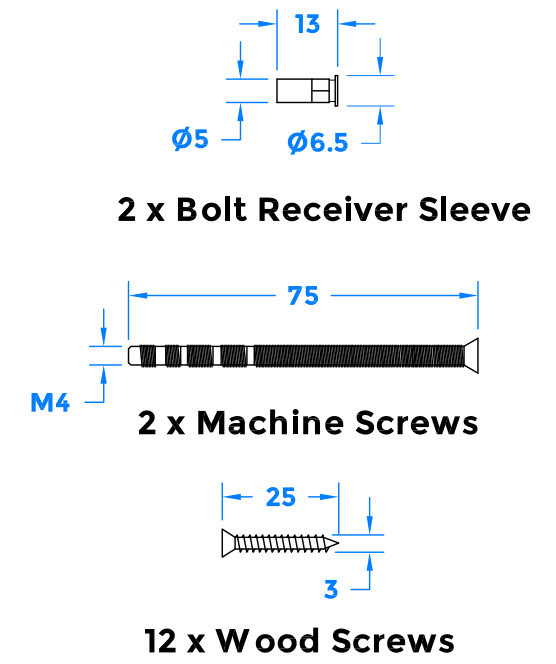

REVISION HISTORY		
Revision	Description	Date
A	Release	29/07/21

Section A-A

Assembled View

Logo Detail

Clip on Rose

**Top View
Section B-B**

COASTAL coastal-group.com
Shaping the future

Part Number / Drawing Title:
**TBH100B - Opera
Door Handle on Round Rose**

Product Range:
Door Handles

Material: 316 Stainless Steel

Additional Info: Back to Back

Date Drawn: 29/07/2021

Drawn By: Phillip Walklett

Part Number: TBH100B

File Name: TBH100B.dwg

Revision: A

Drawing Scale: Not to Scale

Sheet Number: 1 of 1

THIRD ANGLE PROJECTION

This drawing and specification are the property of Coastal Specialist Ironmongery Ltd, they are issued in strict confidence and shall not be reproduced, copied or used without written permission.
ESOE - All dimensions are specified in mm.