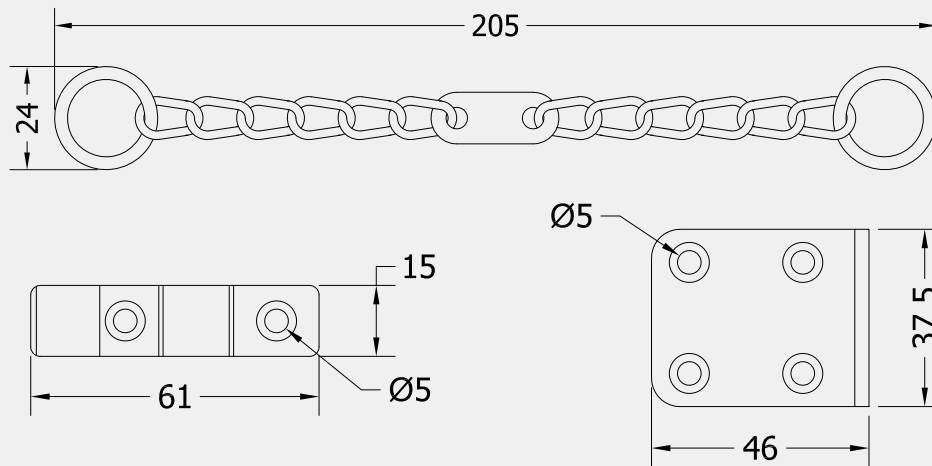

Front Profile