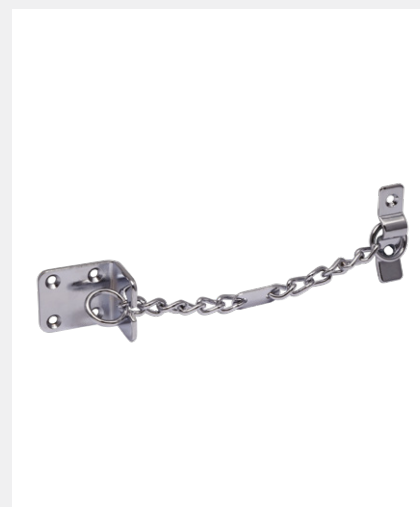

# HEAVY DUTY DOOR SECURITY CHAIN

---

Product Code: AA75

LIT-DC-AA75

## *Solid Brass Hardware Range*

- Classic heavy duty door security chain
- Provides additional door security which can be retro fitted
- Breaking strain of 180 Newtons
- Manufactured from solid brass

**COASTAL**

*Shaping the future.*

Front Profile

Side Profile

Visit [www.coastal-group.com](http://www.coastal-group.com) for CAD drawings

FINISHES:

CP  
 Polished Chrome

BP  
 Polished Brass

PART NUMBER	PRODUCT DESCRIPTION	FINISH	UNITS
AA75-CP	Heavy duty door security chain	CP	Each
AA75-BP	Heavy duty door security chain	BP	Each