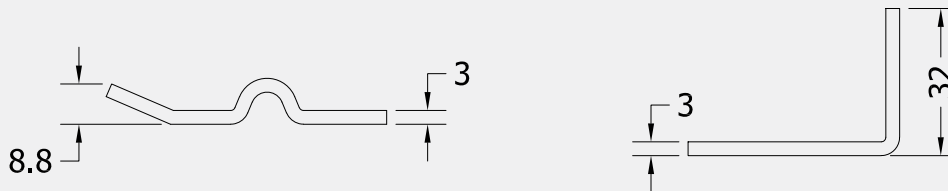

Side Profile