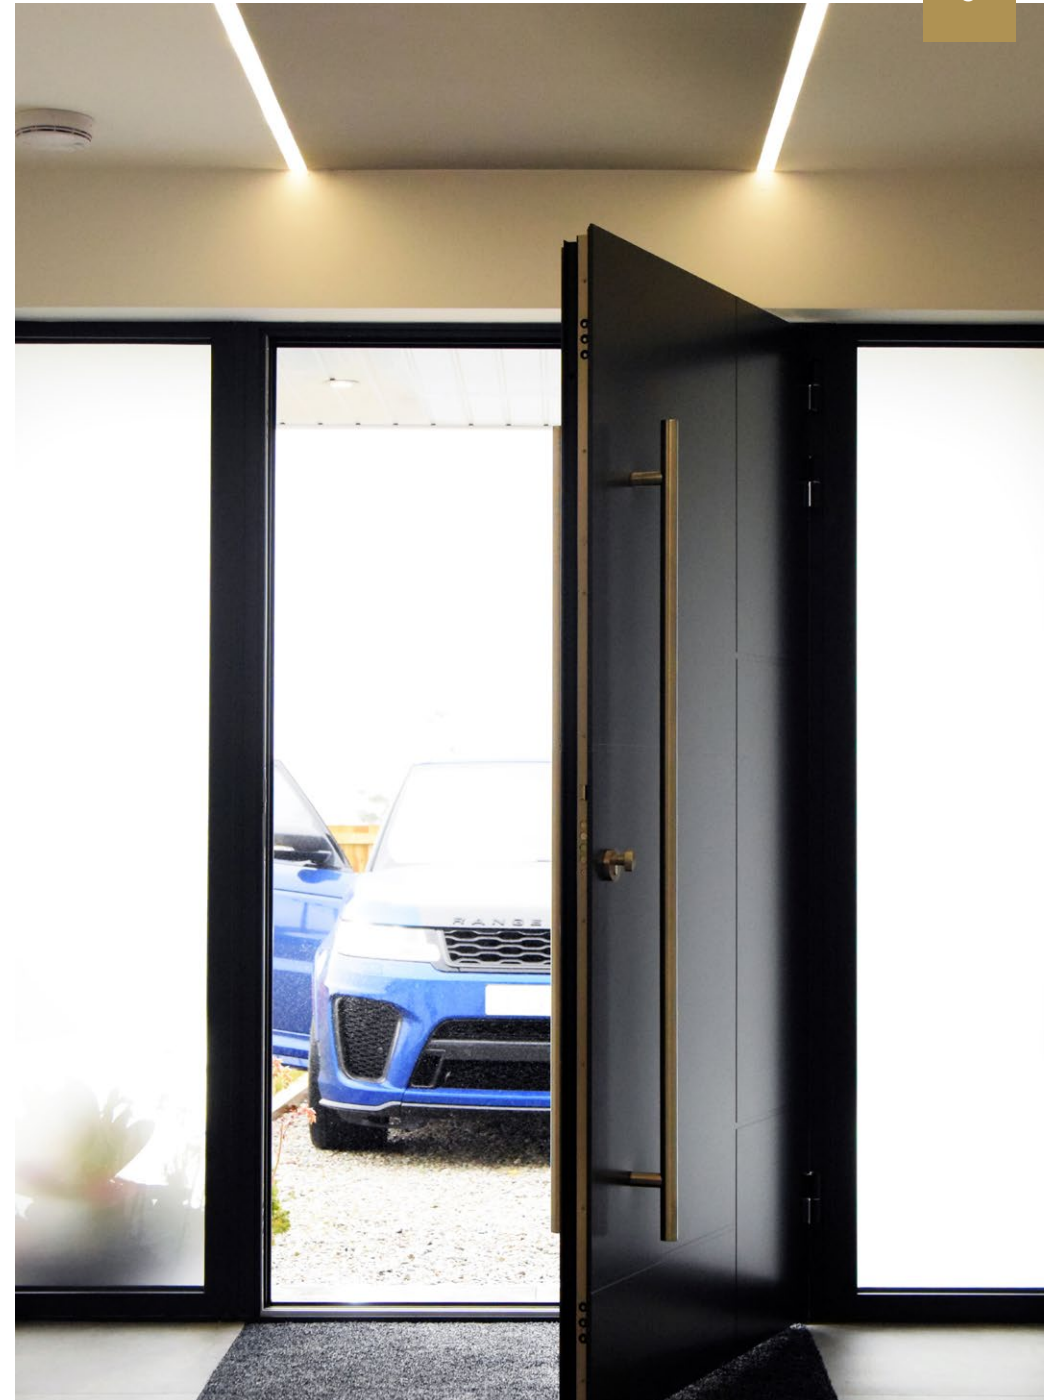

We were looking for something quite special and BLU was the obvious choice to complement the range. Feedback from customers has been fantastic, especially the fact it is made from 316 Stainless Steel.

System House