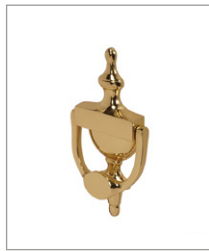

URN DOOR KNOCKER

Product Code: DKB100

LIT-DC-DKB100

Solid Brass Hardware Range

- Urn style front door knocker and strike plate
- Manufactured from solid brass

COASTAL

Shaping the future.

Front Profile

Side Profile

Visit www.coastal-group.com for CAD drawings

FINISHES:

SC
Satin Chrome

PC
Polished Chrome

BP
Polished Brass

MSB
Matt Smooth Black

PART NUMBER	PRODUCT DESCRIPTION	FINISH	UNITS
DKB100-SC	Urn door knocker	SC	Each
DKB100-PC	Urn door knocker	PC	Each
DKB100-BP	Urn door knocker	BP	Each
DKB100-MSB	Urn door knocker	MSB	Each