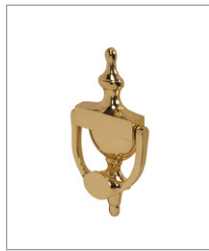

URN DOOR KNOCKER

Product Code: DKB100

LIT-DC-DKB100

Solid Brass Hardware Range

- Urn style front door knocker and strike plate
- Manufactured from solid brass

Front Profile

Side Profile

Visit www.coastal-group.com for CAD drawings

FINISHES:

SC
Satin Chrome

PC
Polished Chrome

BP
Polished Brass

MSB
Matt Smooth Black

PART NUMBER	PRODUCT DESCRIPTION	FINISH	UNITS
DKB100-SC	Urn door knocker	SC	Each
DKB100-PC	Urn door knocker	PC	Each
DKB100-BP	Urn door knocker	BP	Each
DKB100-MSB	Urn door knocker	MSB	Each