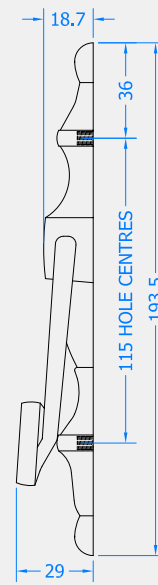

URN DOOR KNOCKER

Product Code: DKB100

LIT-DC-DKB100

Solid Brass Hardware Range

- Urn style front door knocker and strike plate
- Manufactured from solid brass

COASTAL

Shaping the future.

Front Profile

Side Profile

Visit www.coastal-group.com for CAD drawings

FINISHES:

SC
Satin Chrome

PC
Polished Chrome

BP
Polished Brass

MSB
Matt Smooth Black

PART NUMBER	PRODUCT DESCRIPTION	FINISH	UNITS
DKB100-SC	Urn door knocker	SC	Each
DKB100-PC	Urn door knocker	PC	Each
DKB100-BP	Urn door knocker	BP	Each
DKB100-MSB	Urn door knocker	MSB	Each