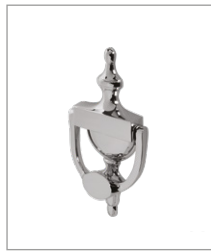

URN DOOR KNOCKER

Product Code: DKB100

LIT-DC-DKB100

Solid Brass Hardware Range

- Urn style front door knocker and strike plate
- Manufactured from solid brass

Front Profile

Side Profile

Visit www.coastal-group.com for CAD drawings

FINISHES:

SC
Satin Chrome

PC
Polished Chrome

BP
Polished Brass

MSB
Matt Smooth Black

PART NUMBER	PRODUCT DESCRIPTION	FINISH	UNITS
DKB100-SC	Urn door knocker	SC	Each
DKB100-PC	Urn door knocker	PC	Each
DKB100-BP	Urn door knocker	BP	Each
DKB100-MSB	Urn door knocker	MSB	Each