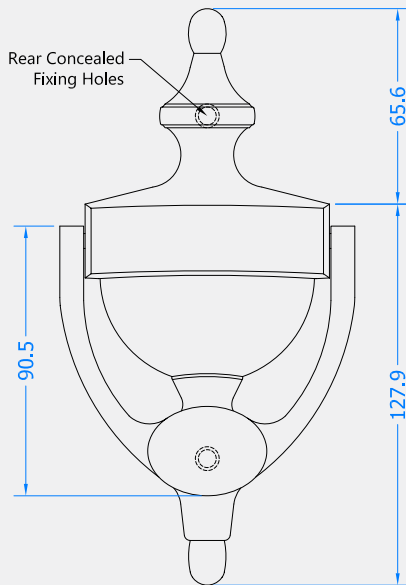

URN DOOR KNOCKER

Product Code: DKB100

LIT-DC-DKB100

Solid Brass Hardware Range

- Urn style front door knocker and strike plate
- Manufactured from solid brass

Front Profile

Side Profile

Visit www.coastal-group.com for CAD drawings