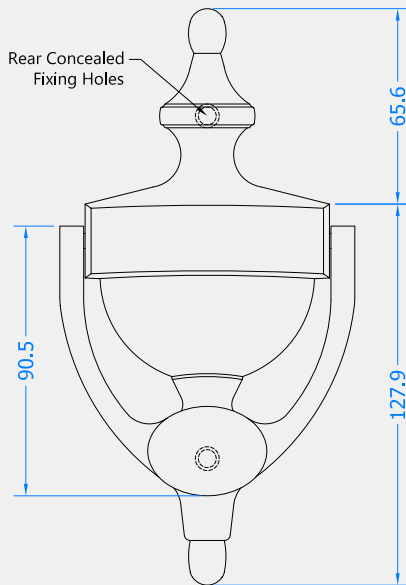

URN DOOR KNOCKER

Product Code: DKB100

LIT-DC-DKB100

Solid Brass Hardware Range

- Urn style front door knocker and strike plate
- Manufactured from solid brass

COASTAL

Shaping the future.

Front Profile

Side Profile

Visit www.coastal-group.com for CAD drawings

FINISHES:

SC
Satin Chrome

PC
Polished Chrome

BP
Polished Brass

MSB
Matt Smooth Black

PART NUMBER	PRODUCT DESCRIPTION	FINISH	UNITS
DKB100-SC	Urn door knocker	SC	Each
DKB100-PC	Urn door knocker	PC	Each
DKB100-BP	Urn door knocker	BP	Each
DKB100-MSB	Urn door knocker	MSB	Each