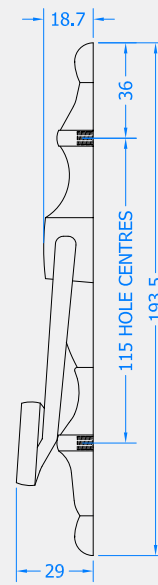

URN DOOR KNOCKER

Product Code: DKB100

LIT-DC-DKB100

Solid Brass Hardware Range

- Urn style front door knocker and strike plate
- Manufactured from solid brass

Front Profile

Side Profile

Visit www.coastal-group.com for CAD drawings

FINISHES:

SC
Satin Chrome

PC
Polished Chrome

BP
Polished Brass

MSB
Matt Smooth Black

PART NUMBER	PRODUCT DESCRIPTION	FINISH	UNITS
DKB100-SC	Urn door knocker	SC	Each
DKB100-PC	Urn door knocker	PC	Each
DKB100-BP	Urn door knocker	BP	Each
DKB100-MSB	Urn door knocker	MSB	Each