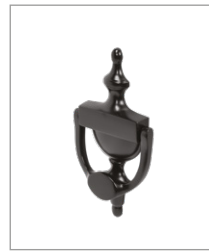

URN DOOR KNOCKER

Product Code: DKB100

LIT-DC-DKB100

Solid Brass Hardware Range

- Urn style front door knocker and strike plate
- Manufactured from solid brass

COASTAL

Shaping the future.

Front Profile

Side Profile

Visit www.coastal-group.com for CAD drawings

FINISHES:

SC
Satin Chrome

PC
Polished Chrome

BP
Polished Brass

MSB
Matt Smooth Black

PART NUMBER	PRODUCT DESCRIPTION	FINISH	UNITS
DKB100-SC	Urn door knocker	SC	Each
DKB100-PC	Urn door knocker	PC	Each
DKB100-BP	Urn door knocker	BP	Each
DKB100-MSB	Urn door knocker	MSB	Each