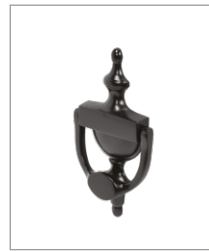

URN DOOR KNOCKER

Product Code: DKB100

LIT-DC-DKB100

Solid Brass Hardware Range

- Urn style front door knocker and strike plate
- Manufactured from solid brass

Front Profile

Side Profile

Visit www.coastal-group.com for CAD drawings

FINISHES:

SC
Satin Chrome

PC
Polished Chrome

BP
Polished Brass

MSB
Matt Smooth Black

PART NUMBER	PRODUCT DESCRIPTION	FINISH	UNITS
DKB100-SC	Urn door knocker	SC	Each
DKB100-PC	Urn door knocker	PC	Each
DKB100-BP	Urn door knocker	BP	Each
DKB100-MSB	Urn door knocker	MSB	Each