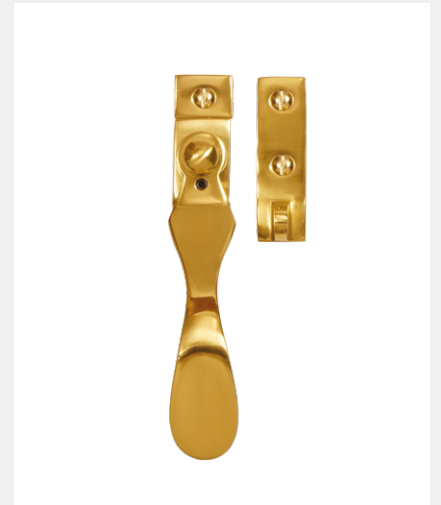

# TRADITIONAL SPOON END PATTERN WINDOW FASTENER

Product Code: CC22L

LIT-DC-CC22L

## *Solid Brass Hardware Range*

- Traditional Wedge Pattern casement window fastener
- Lockable for increased security
- Supplied with keep plate
- Manufactured from solid brass
- Matching casement stay available

# COASTAL

*Shaping the future.*

TRADITIONAL SPOON END PATTERN WINDOW FASTENER

Front Profile

Side Profile

Visit [www.coastal-group.com](http://www.coastal-group.com) for CAD drawings

FINISHES:

SC  
Satin Chrome

PC  
Polished Chrome

BP  
Polished Brass

ORZ  
Oil Rubbed Bronze

PART NUMBER	PRODUCT DESCRIPTION	FINISH	UNITS
CC22L-SC	Spoon end wedge fastener	SC	Each
CC22L-PC	Spoon end wedge fastener	PC	Each
CC22L-BP	Spoon end wedge fastener	BP	Each
CC22L-ORZ	Spoon end wedge fastener	ORZ	Each