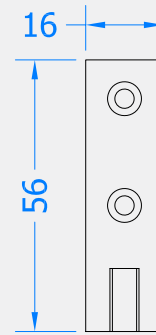

TRADITIONAL SPOON END PATTERN WINDOW FASTENER

Front Profile

Side Profile