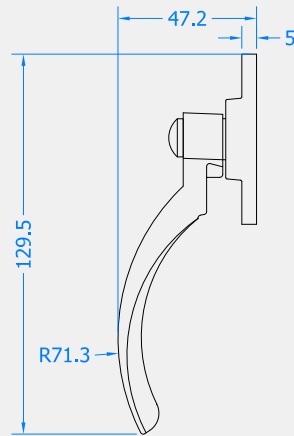

Visit www.coastal-group.com for CAD drawings