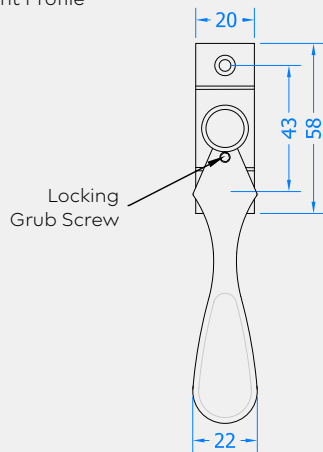

TRADITIONAL SPOON END PATTERN WINDOW FASTENER

Front Profile

Side Profile