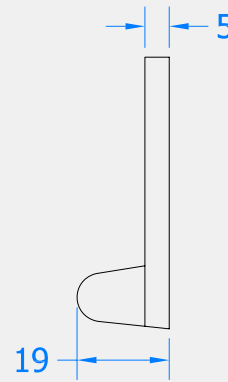

Visit www.coastal-group.com for CAD drawings