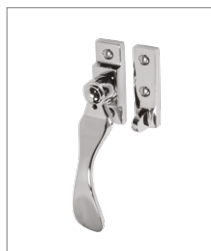

# TRADITIONAL SPOON END PATTERN WINDOW FASTENER

Product Code: CC22L

LIT-DC-CC22L

## *Solid Brass Hardware Range*

- Traditional Wedge Pattern casement window fastener
- Lockable for increased security
- Supplied with keep plate
- Manufactured from solid brass
- Matching casement stay available

# COASTAL

*Shaping the future.*

TRADITIONAL SPOON END PATTERN WINDOW FASTENER

Front Profile

Side Profile

Visit [www.coastal-group.com](http://www.coastal-group.com) for CAD drawings

FINISHES:

SC  
Satin Chrome

PC  
Polished Chrome

BP  
Polished Brass

ORZ  
Oil Rubbed Bronze

PART NUMBER	PRODUCT DESCRIPTION	FINISH	UNITS
CC22L-SC	Spoon end wedge fastener	SC	Each
CC22L-PC	Spoon end wedge fastener	PC	Each
CC22L-BP	Spoon end wedge fastener	BP	Each
CC22L-ORZ	Spoon end wedge fastener	ORZ	Each