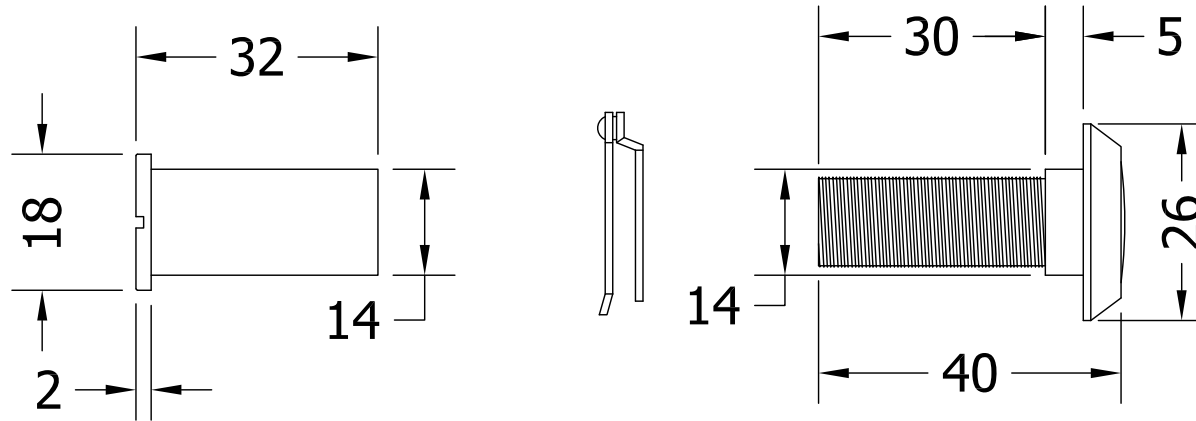

REVISIONS

Revision	Description	Drawn	Date
A	Release	PW	7/12/17

Internal Sleeve