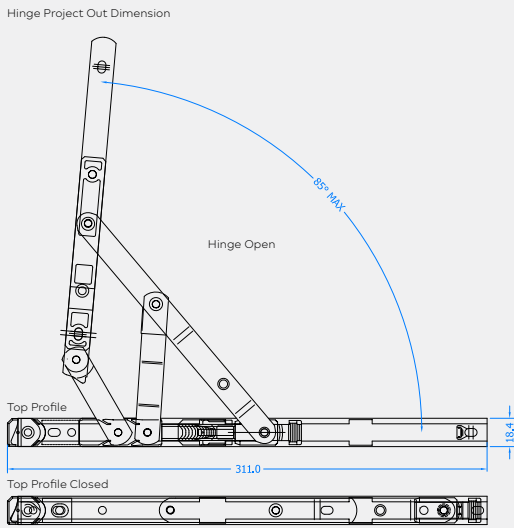

COTSWOLD EZ EASI CLEAN EGRESS HINGE - SIDE HUNG

CT312EZ