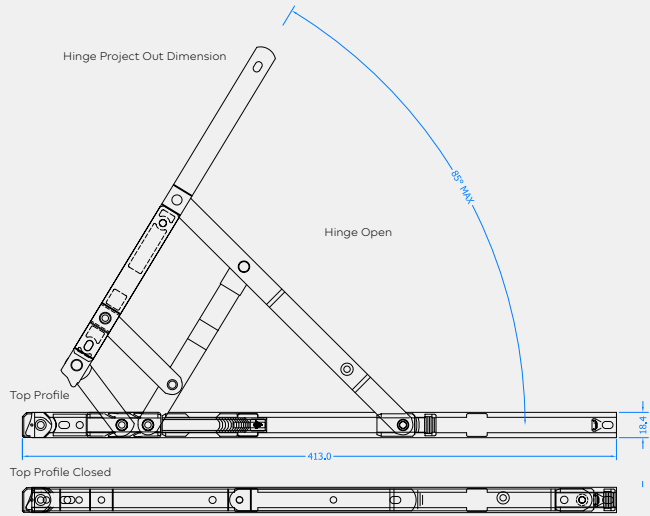

COTSWOLD EZ EASI CLEAN EGRESS HINGE - SIDE HUNG

Product Code: CT

LIT-DC-CT

Window Friction Hinge Range

- Cotswold EZ Easi Clean EGRESS Friction Hinges for Side Hung Windows
- Allows full opening of window to provide clear egress in excess of 500mm on a 600mm wide sash
- Easy to operate thumb catches allow the sash to slide to the easy clean position giving between 100 and 250mm clear opening
- Automatically resets to egress position when window is closed
- Conforms to BS6375 Parts 1 and 2

COASTAL

Shaping the future.

COTSWOLD EZ EASI CLEAN EGRESS HINGE - SIDE HUNG

CT312EZ

CT316EZ

Visit www.coastal-group.com for CAD drawings

FINISHES:

FSS

Ferritic Stainless Steel

PART NUMBER	PRODUCT DESCRIPTION	FINISH	UNITS
CT312EZ-13-FSS	311mm Side Hung - Egress, easy clean	FSS	Pair
CT316EZ-13-FSS	413mm Side Hung - Egress, easy clean	FSS	Pair

PRODUCT CODE	HINGE	MATERIAL (mm)	HINGE SIZE (mm)	MIN SASH WIDTH (mm)	MAX SASH WIDTH (mm)	MAX SASH WEIGHT (kg)	STACK HEIGHT (mm)	GROOVE SIZE WIDTH (mm)	FULL MAX OPENING ANGLE (+/-2.5°)	RESTRICTED MAX OPENING ANGLE (+/-2.5°)	FIRE ESCAPE? (Egress)	EASY CLEAN?
CT312EZ-FSS	Side	Ferritic SS	311	600	1200	18	13	SA 16 FA 18	85	-	Yes	Yes
CT316EZ-FSS	Side	Ferritic SS	413	600	900	21	17	SA 16 FA 18	89	-	Yes	Yes