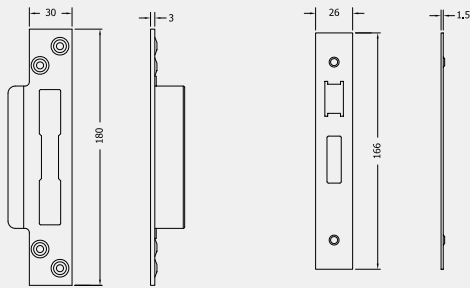

EURO PROFILE MORTICE SASHLOCK TO BS3621

Product Code: ESBL5025/30

LIT-DC-ESBL5025/30

Mortice Lock Range

- High security euro profile cylinder sashlock
- Conforms to BS EN 12209 and BS3621 when used with correct cylinder and rose
- Kite marked sashlock
- CE and Certifire tested deadlock
- Latch can be easily reversed to suit door handing

COASTAL

Shaping the future.

EURO PROFILE MORTICE SASHLOCK TO BS3621

ESBL5025

Front Profile Side Profile

ESBL5030

Front Profile Side Profile

Front Profile Side Profile Front Profile Side Profile

Front Profile Side Profile Front Profile Side Profile

Visit www.coastal-group.com for CAD drawings

FINISHES:

SSS
Satin Chrome

PPB
Polished Brass

PART NUMBER	PRODUCT DESCRIPTION	FINISH	UNITS
ESBL5025-SSS	64mm Euro profile BS sashlock	SSS	Each
ESBL5025-PPB	64mm Euro profile BS sashlock	PPB	Each
ESBL5030-SSS	76mm Euro profile BS sashlock	SSS	Each
ESBL5030-PPB	76mm Euro profile BS sashlock	PPB	Each

PART NUMBER	PRODUCT DESCRIPTION	FINISH	UNITS
ARB5305-SSS	13mm Rebate kit for ESBL locks	SSS	Each

COASTAL

Shaping the future.