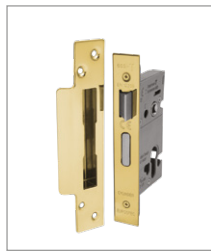

EURO PROFILE MORTICE SASHLOCK TO BS3621

Product Code: ESBL5025/30

LIT-DC-ESBL5025/30

Mortice Lock Range

- High security euro profile cylinder sashlock
- Conforms to BS EN 12209 and BS3621 when used with correct cylinder and rose
- Kite marked sashlock
- CE and Certifire tested deadlock
- Latch can be easily reversed to suit door handing

COASTAL

Shaping the future.

EURO PROFILE MORTICE SASHLOCK TO BS3621

ESBL5025

Front Profile Side Profile

ESBL5030

Front Profile Side Profile

Front Profile Side Profile Front Profile Side Profile

Front Profile Side Profile Front Profile Side Profile

Visit www.coastal-group.com for CAD drawings

FINISHES:

SSS
Satin Chrome

PPB
Polished Brass

PART NUMBER	PRODUCT DESCRIPTION	FINISH	UNITS
ESBL5025-SSS	64mm Euro profile BS sashlock	SSS	Each
ESBL5025-PPB	64mm Euro profile BS sashlock	PPB	Each
ESBL5030-SSS	76mm Euro profile BS sashlock	SSS	Each
ESBL5030-PPB	76mm Euro profile BS sashlock	PPB	Each

PART NUMBER	PRODUCT DESCRIPTION	FINISH	UNITS
ARB5305-SSS	13mm Rebate kit for ESBL locks	SSS	Each

COASTAL

Shaping the future.