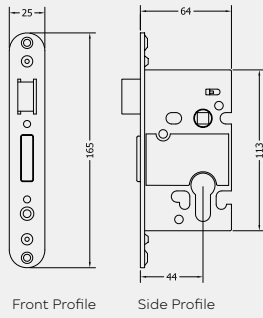

EURO PROFILE MORTICE SASHLOCK TO BS3621

Product Code: ESBL5025/30

LIT-DC-ESBL5025/30

Mortice Lock Range

- High security euro profile cylinder sashlock
- Conforms to BS EN 12209 and BS3621 when used with correct cylinder and rose
- Kite marked sashlock
- CE and Certifire tested deadlock
- Latch can be easily reversed to suit door handing

COASTAL

Shaping the future.

EURO PROFILE MORTICE SASHLOCK TO BS3621

ESBL5025

Front Profile Side Profile

ESBL5030

Front Profile Side Profile

Front Profile Side Profile Front Profile Side Profile

Front Profile Side Profile Front Profile Side Profile

Visit www.coastal-group.com for CAD drawings

FINISHES:

SSS
Satin Chrome

PPB
Polished Brass

PART NUMBER	PRODUCT DESCRIPTION	FINISH	UNITS
ESBL5025-SSS	64mm Euro profile BS sashlock	SSS	Each
ESBL5025-PPB	64mm Euro profile BS sashlock	PPB	Each
ESBL5030-SSS	76mm Euro profile BS sashlock	SSS	Each
ESBL5030-PPB	76mm Euro profile BS sashlock	PPB	Each

PART NUMBER	PRODUCT DESCRIPTION	FINISH	UNITS
ARB5305-SSS	13mm Rebate kit for ESBL locks	SSS	Each

COASTAL

Shaping the future.