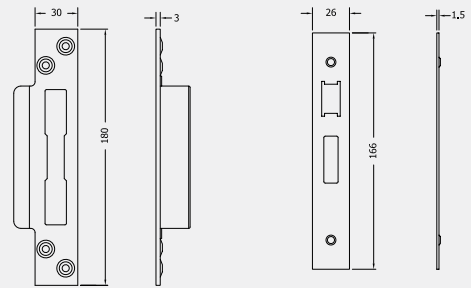

EURO PROFILE MORTICE SASHLOCK TO BS3621

Product Code: ESBL5025/30

LIT-DC-ESBL5025/30

Mortice Lock Range

- High security euro profile cylinder sashlock
- Conforms to BS EN 12209 and BS3621 when used with correct cylinder and rose
- Kite marked sashlock
- CE and Certifire tested deadlock
- Latch can be easily reversed to suit door handing

COASTAL

Shaping the future.

EURO PROFILE MORTICE SASHLOCK TO BS3621

ESBL5025

Front Profile Side Profile

ESBL5030

Front Profile Side Profile

Front Profile Side Profile Front Profile Side Profile

Front Profile Side Profile Front Profile Side Profile

Visit www.coastal-group.com for CAD drawings

FINISHES:

SSS
Satin Chrome

PPB
Polished Brass

PART NUMBER	PRODUCT DESCRIPTION	FINISH	UNITS
ESBL5025-SSS	64mm Euro profile BS sashlock	SSS	Each
ESBL5025-PPB	64mm Euro profile BS sashlock	PPB	Each
ESBL5030-SSS	76mm Euro profile BS sashlock	SSS	Each
ESBL5030-PPB	76mm Euro profile BS sashlock	PPB	Each

PART NUMBER	PRODUCT DESCRIPTION	FINISH	UNITS
ARB5305-SSS	13mm Rebate kit for ESBL locks	SSS	Each

COASTAL

Shaping the future.