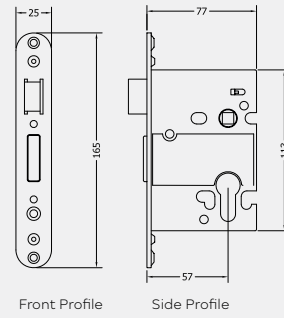

EURO PROFILE MORTICE SASHLOCK TO BS3621

Product Code: ESBL5025/30

LIT-DC-ESBL5025/30

Mortice Lock Range

- High security euro profile cylinder sashlock
- Conforms to BS EN 12209 and BS3621 when used with correct cylinder and rose
- Kite marked sashlock
- CE and Certifire tested deadlock
- Latch can be easily reversed to suit door handing

COASTAL

Shaping the future.

EURO PROFILE MORTICE SASHLOCK TO BS3621

ESBL5025

Front Profile Side Profile

ESBL5030

Front Profile Side Profile

Front Profile Side Profile Front Profile Side Profile

Front Profile Side Profile Front Profile Side Profile

Visit www.coastal-group.com for CAD drawings

FINISHES:

SSS
Satin Chrome

PPB
Polished Brass

PART NUMBER	PRODUCT DESCRIPTION	FINISH	UNITS
ESBL5025-SSS	64mm Euro profile BS sashlock	SSS	Each
ESBL5025-PPB	64mm Euro profile BS sashlock	PPB	Each
ESBL5030-SSS	76mm Euro profile BS sashlock	SSS	Each
ESBL5030-PPB	76mm Euro profile BS sashlock	PPB	Each

PART NUMBER	PRODUCT DESCRIPTION	FINISH	UNITS
ARB5305-SSS	13mm Rebate kit for ESBL locks	SSS	Each

COASTAL

Shaping the future.