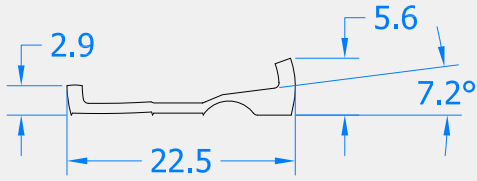

Side Profile