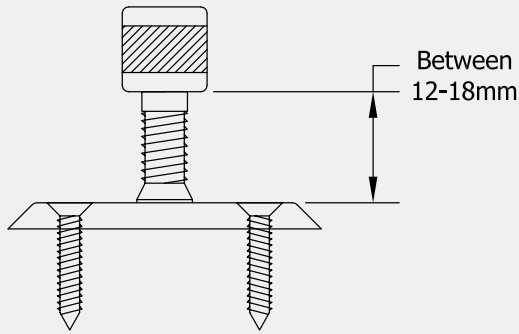

ANTIQUE LOCKING STAY PIN

Product Code: BA116

LIT-DC-BA116

Window Hardware Range

- Easy to operate locking antique casement stay pin with key
- Adds an extra layer of security to your home
- Suitable for use with the Antique Spoon End or Bulb End casement window stays

COASTAL

Shaping the future.

Assembled View

Visit www.coastal-group.com for CAD drawings

FINISHES:

MBK
 Matt Black

PART NUMBER	PRODUCT DESCRIPTION	FINISH	UNITS
BA116-MBK	Lockable pin for casement stay	MBK	Each