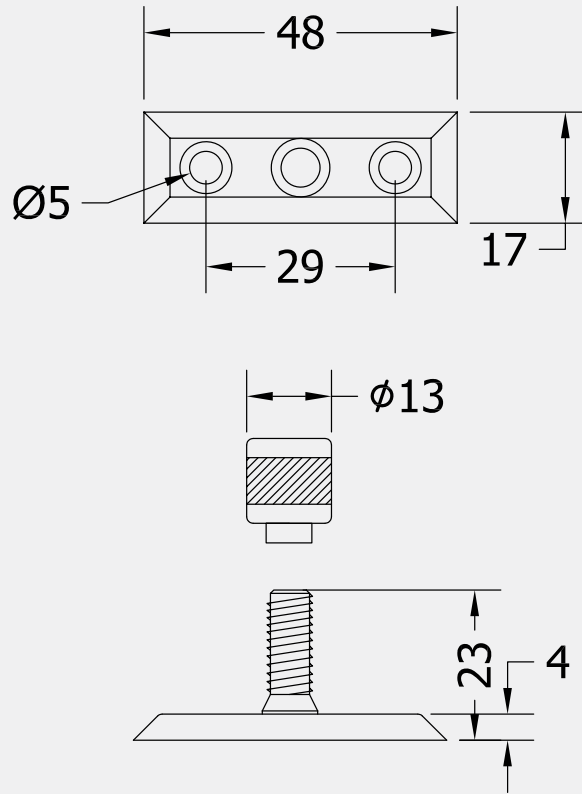

ANTIQUE LOCKING STAY PIN

Product Code: BA116

LIT-DC-BA116

Window Hardware Range

- Easy to operate locking antique casement stay pin with key
- Adds an extra layer of security to your home
- Suitable for use with the Antique Spoon End or Bulb End casement window stays

COASTAL

Shaping the future.

Assembled View

Visit www.coastal-group.com for CAD drawings

FINISHES:

MBK
 Matt Black

PART NUMBER	PRODUCT DESCRIPTION	FINISH	UNITS
BA116-MBK	Lockable pin for casement stay	MBK	Each