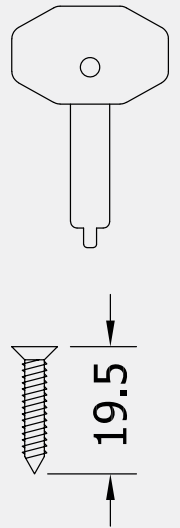

ANTIQUE LOCKING STAY PIN

Product Code: BA116

LIT-DC-BA116

Window Hardware Range

- Easy to operate locking antique casement stay pin with key
- Adds an extra layer of security to your home
- Suitable for use with the Antique Spoon End or Bulb End casement window stays

COASTAL

Shaping the future.

Assembled View

Visit www.coastal-group.com for CAD drawings

FINISHES:

MBK
 Matt Black

PART NUMBER	PRODUCT DESCRIPTION	FINISH	UNITS
BA116-MBK	Lockable pin for casement stay	MBK	Each