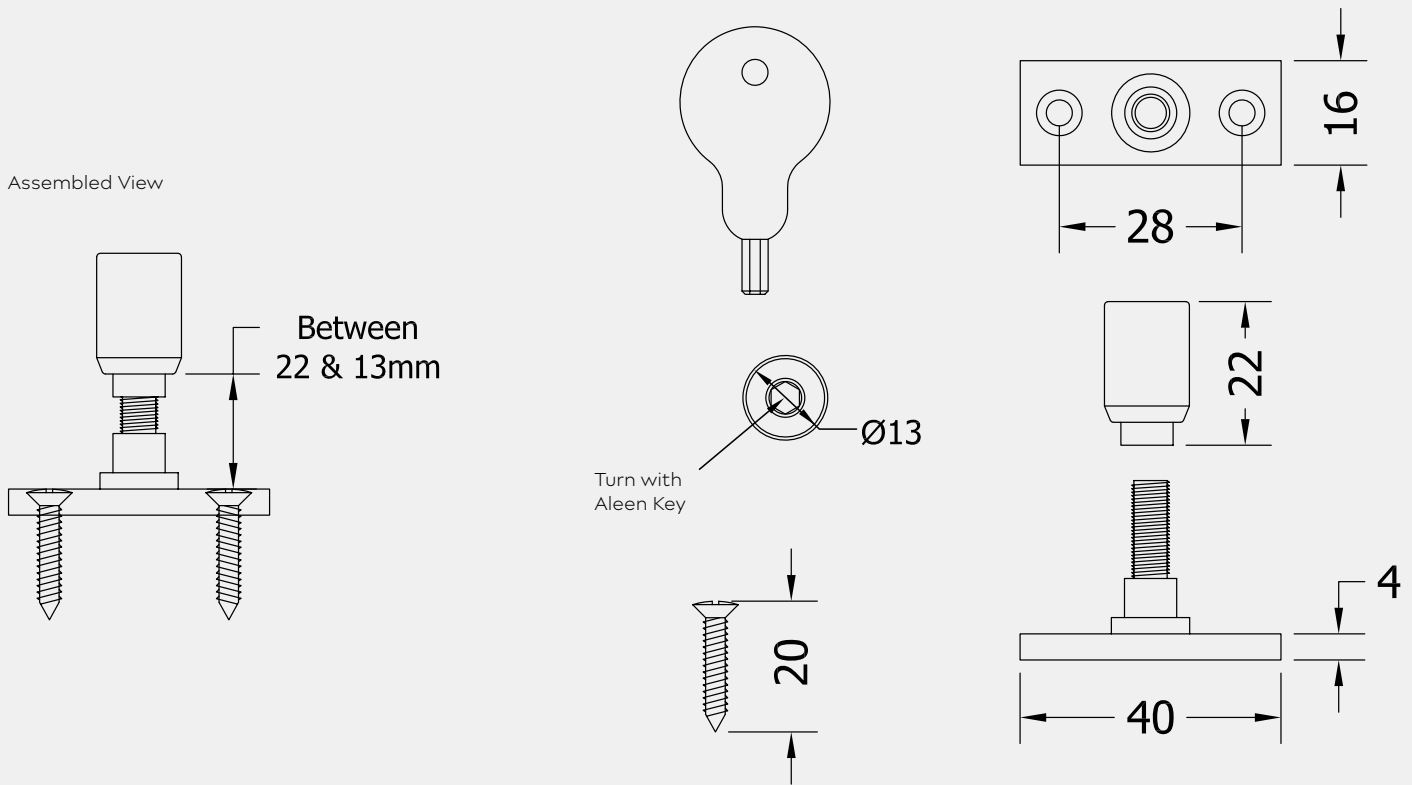

Visit www.coastal-group.com for CAD drawings

FINISHES:

PART NUMBER	PRODUCT DESCRIPTION	FINISH	UNITS
CC20-SC	Locking pin for casement stay	SC	Each
CC20-PC	Locking pin for casement stay	PC	Each
CC20-BP	Locking pin for casement stay	BP	Each
CC20-ORZ	Locking pin for casement stay	ORZ	Each

COASTAL

Shaping the future.