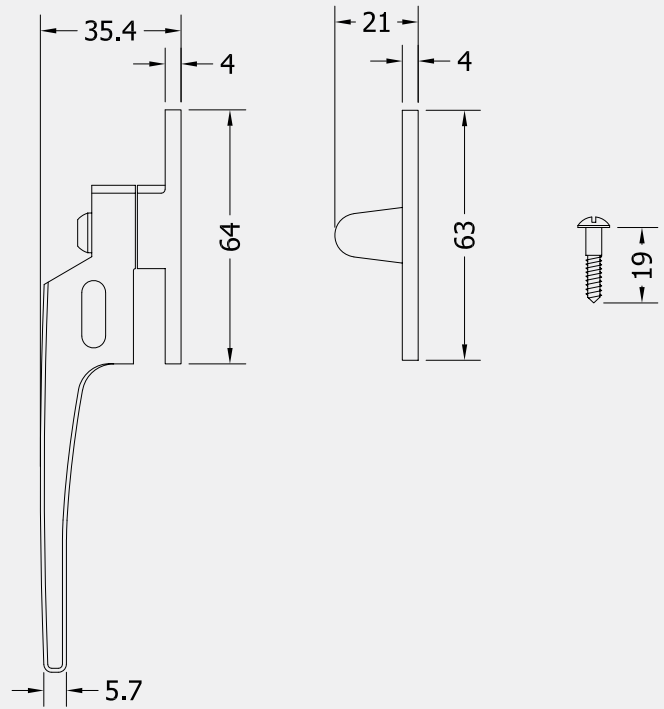

Side Profile

Visit www.coastal-group.com for CAD drawings

FINISHES:

BA
Black Antique

PART NUMBER	PRODUCT DESCRIPTION	FINISH	UNITS
CO8480-LH-BA	Curly tail wedge casement window fastener	BA	Each
CO8480-RH-BA	Curly tail wedge casement window fastener	BA	Each

COASTAL

Shaping the future.