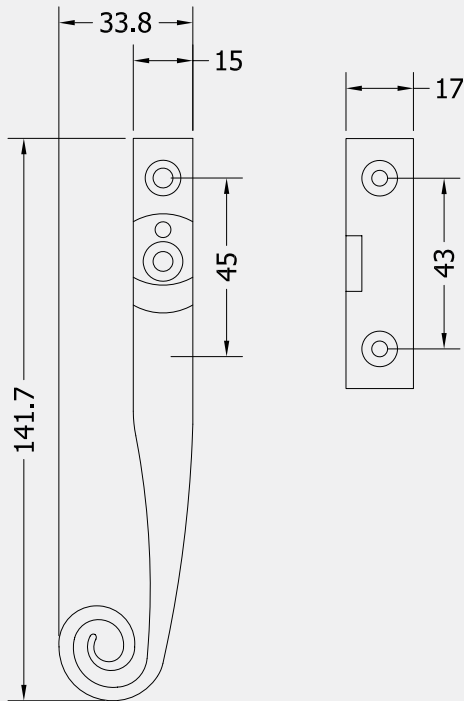

ANTIQUE CURLY TAIL WEDGE PATTERN FASTENER

Product Code: CO8480

LIT-DC-CO8480

Antique Hardware Range

- Antique Curly Tail Wedge Pattern casement window fastener
- Lockable for increased security
- Supplied with keep plate and night vent option
- Matching casement stay available

COASTAL

Shaping the future.

ANTIQUE CURLY TAIL WEDGE PATTERN FASTENER

Front Profile

Side Profile

Visit www.coastal-group.com for CAD drawings

FINISHES:

BA
Black Antique

| PART NUMBER | PRODUCT DESCRIPTION | FINISH | UNITS |
|--------------|---|-----------|-------|
| CO8480-LH-BA | Curly tail wedge casement window fastener | BA | Each |
| CO8480-RH-BA | Curly tail wedge casement window fastener | BA | Each |