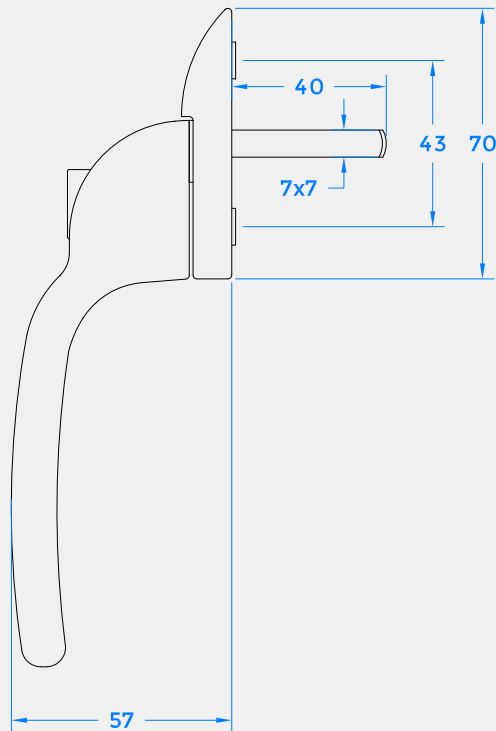

COASTAL

Shaping the future.

CONNOISSEUR WINDOW HANDLE

Front Profile

Side Profile

FIXINGS

Visit www.coastal-group.com for CAD drawings

FINISHES:

HS
Hardex Satin

HC
Hardex Chrome

HG
Hardex Gold

BK
Black

PART NUMBER	PRODUCT DESCRIPTION	FINISH	UNITS
CS168L-LH-HS	Connoisseur offset window espag handle	HS	Each
CS168L-RH-HS	Connoisseur offset window espag handle	HS	Each
CS168L-LH-HC	Connoisseur offset window espag handle	HC	Each
CS168L-RH-HC	Connoisseur offset window espag handle	HC	Each
CS168L-LH-HG	Connoisseur offset window espag handle	HG	Each
CS168L-RH-HG	Connoisseur offset window espag handle	HG	Each
CS168L-LH-BK	Connoisseur offset window espag handle	BK	Each
CS168L-RH-BK	Connoisseur offset window espag handle	BK	Each