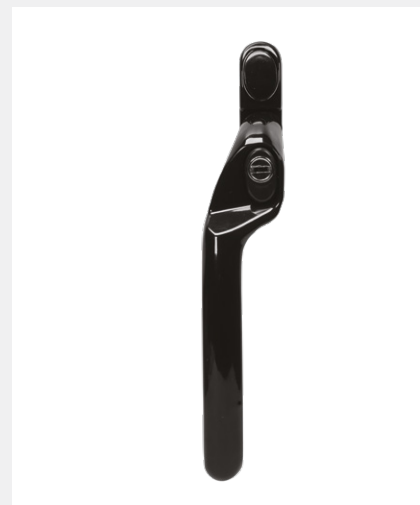

CONNOISSEUR WINDOW HANDLE

Product Code: CS168

LIT-DC-CS168

Window Hardware Range

- Connoisseur offset window espag handle
- Heavy duty sprung latch creates a positive click ensuring accurate inline closure
- Key lockable with push button to unlatch
- All finishes meet the requirements of BS EN 1670:2007 Grade 5 (480 hours) for Corrosion Resistance
- Tested in excess of 50,000 cycles

COASTAL

Shaping the future.

CONNOISSEUR WINDOW HANDLE

Front Profile

Side Profile

FIXINGS

Visit www.coastal-group.com for CAD drawings

FINISHES:

HS
Hardex Satin

HC
Hardex Chrome

HG
Hardex Gold

BK
Black

PART NUMBER	PRODUCT DESCRIPTION	FINISH	UNITS
CS168L-LH-HS	Connoisseur offset window espag handle	HS	Each
CS168L-RH-HS	Connoisseur offset window espag handle	HS	Each
CS168L-LH-HC	Connoisseur offset window espag handle	HC	Each
CS168L-RH-HC	Connoisseur offset window espag handle	HC	Each
CS168L-LH-HG	Connoisseur offset window espag handle	HG	Each
CS168L-RH-HG	Connoisseur offset window espag handle	HG	Each
CS168L-LH-BK	Connoisseur offset window espag handle	BK	Each
CS168L-RH-BK	Connoisseur offset window espag handle	BK	Each