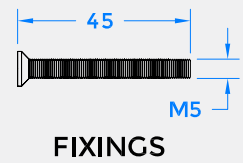

COASTAL

Shaping the future.

CONNOISSEUR WINDOW HANDLE

Front Profile

Side Profile

FIXINGS

Visit www.coastal-group.com for CAD drawings

FINISHES:

HS
Hardex Satin

HC
Hardex Chrome

HG
Hardex Gold

BK
Black

PART NUMBER	PRODUCT DESCRIPTION	FINISH	UNITS
CS168L-LH-HS	Connoisseur offset window espag handle	HS	Each
CS168L-RH-HS	Connoisseur offset window espag handle	HS	Each
CS168L-LH-HC	Connoisseur offset window espag handle	HC	Each
CS168L-RH-HC	Connoisseur offset window espag handle	HC	Each
CS168L-LH-HG	Connoisseur offset window espag handle	HG	Each
CS168L-RH-HG	Connoisseur offset window espag handle	HG	Each
CS168L-LH-BK	Connoisseur offset window espag handle	BK	Each
CS168L-RH-BK	Connoisseur offset window espag handle	BK	Each