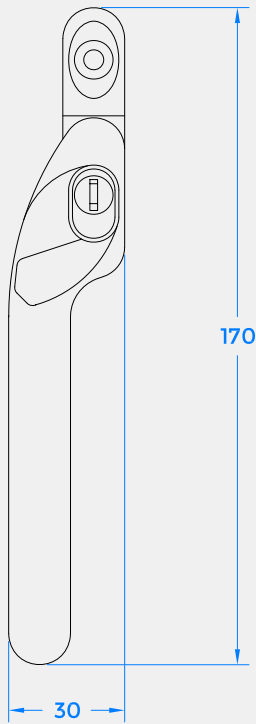

CONNOISSEUR WINDOW HANDLE

Product Code: CS168

LIT-DC-CS168

Window Hardware Range

- Connoisseur offset window espag handle
- Heavy duty sprung latch creates a positive click ensuring accurate inline closure
- Key lockable with push button to unlatch
- All finishes meet the requirements of BS EN 1670:2007 Grade 5 (480 hours) for Corrosion Resistance
- Tested in excess of 50,000 cycles

COASTAL

Shaping the future.

CONNOISSEUR WINDOW HANDLE

Front Profile

Side Profile

FIXINGS

Visit www.coastal-group.com for CAD drawings

FINISHES:

HS
Hardex Satin

HC
Hardex Chrome

HG
Hardex Gold

BK
Black

PART NUMBER	PRODUCT DESCRIPTION	FINISH	UNITS
CS168L-LH-HS	Connoisseur offset window espag handle	HS	Each
CS168L-RH-HS	Connoisseur offset window espag handle	HS	Each
CS168L-LH-HC	Connoisseur offset window espag handle	HC	Each
CS168L-RH-HC	Connoisseur offset window espag handle	HC	Each
CS168L-LH-HG	Connoisseur offset window espag handle	HG	Each
CS168L-RH-HG	Connoisseur offset window espag handle	HG	Each
CS168L-LH-BK	Connoisseur offset window espag handle	BK	Each
CS168L-RH-BK	Connoisseur offset window espag handle	BK	Each