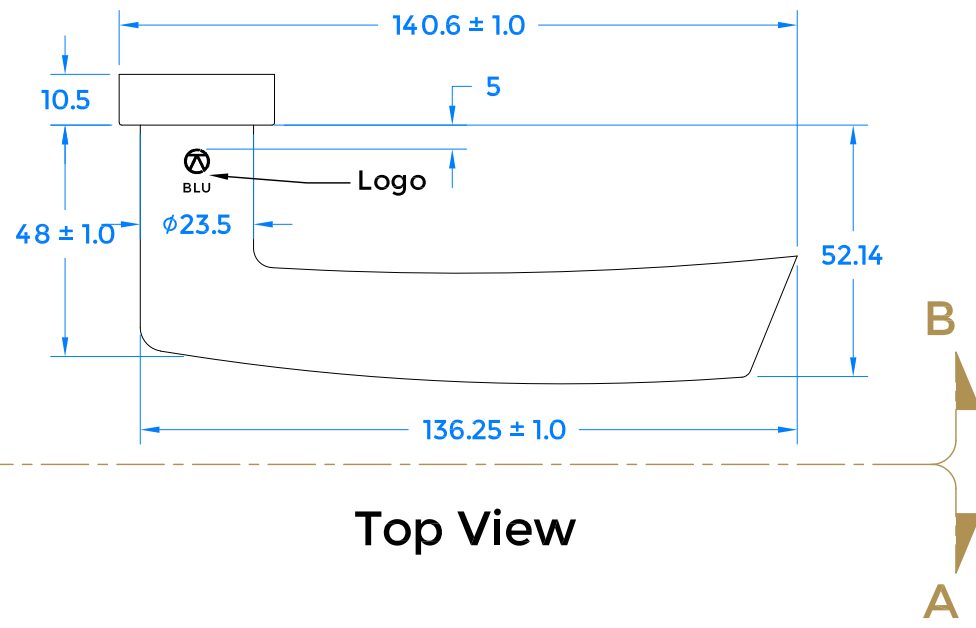

REVISION HISTORY		
Revision	Description	Date
A	Release	25/08/21

Rear View
Section A-A

Assembled Front View
Section B-B

coastal-group.com
Shaping the future

COASTAL

Part Number / Drawing Title:
WH990B
Wing Lever on Oval Rose

Product Range:
Door Handles

Material: **316 Stainless Steel**

Additional Info: **Back to Back**

Date Drawn: **25/08/2021**

Drawn By: **Philip Walklett**

Part Number: **WH990B**

File Name: **WH990B.dwg**

Revision: **A**

Drawing Scale: **Not to Scale**

Sheet Number: **1 of 1**

THIRD ANGLE PROJECTION

This drawing and specification are the property of Coastal Specialist Ironmongery Ltd. they are issued in strict confidence and shall not be reproduced, copied or used without written permission.
ESOE - All dimensions are specified in mm.