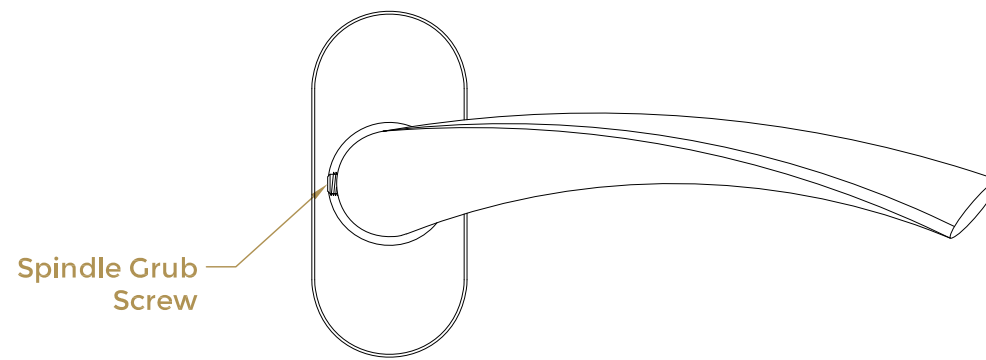

REVISION HISTORY		
Revision	Description	Date
A	Release	25/08/21

Rear View
Section A-A

Assembled Front View
Section B-B

coastal-group.com
Shaping the future

COASTAL

Part Number / Drawing Title:
WH990B
Wing Lever on Oval Rose

Product Range:
Door Handles

Material: **316 Stainless Steel**

Additional Info: **Back to Back**

Date Drawn: **25/08/2021**

Drawn By: **Philip Walklett**

Part Number: **WH990B**

File Name: **WH990B.dwg**

Revision: **A**

Drawing Scale: **Not to Scale**

Sheet Number: **1 of 1**

THIRD ANGLE PROJECTION

This drawing and specification are the property of Coastal Specialist Ironmongery Ltd. they are issued in strict confidence and shall not be reproduced, copied or used without written permission.
ESOE - All dimensions are specified in mm.