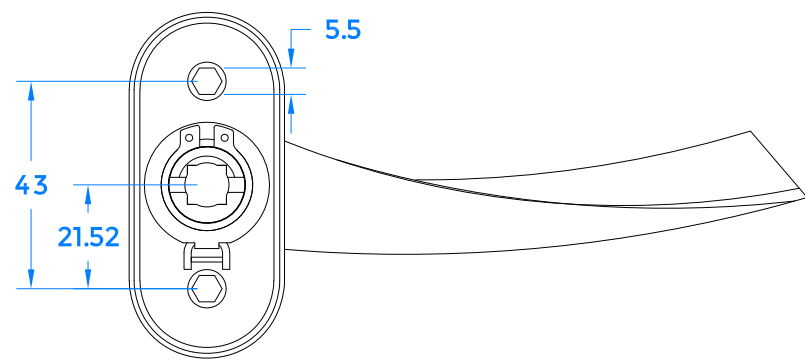

REVISION HISTORY		
Revision	Description	Date
A	Release	25/08/21

Rear View
Section A-A

Assembled Front View
Section B-B

coastal-group.com
Shaping the future

COASTAL

Part Number / Drawing Title:
WH990B
Wing Lever on Oval Rose

Product Range:
Door Handles

Material: **316 Stainless Steel**

Additional Info: **Back to Back**

Date Drawn: **25/08/2021**

Drawn By: **Philip Walklett**

Part Number: **WH990B**

File Name: **WH990B.dwg**

Revision: **A**

Drawing Scale: **Not to Scale**

Sheet Number: **1 of 1**

THIRD ANGLE PROJECTION

This drawing and specification are the property of Coastal Specialist Ironmongery Ltd. they are issued in strict confidence and shall not be reproduced, copied or used without written permission.
ESOE - All dimensions are specified in mm.