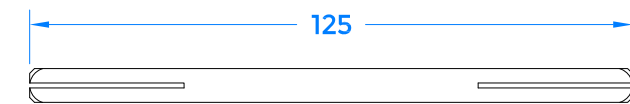

REVISION HISTORY		
Revision	Description	Date
A	Release	25/08/21

Rear View
Section A-A

Assembled Front View
Section B-B

coastal-group.com
Shaping the future

COASTAL

Part Number / Drawing Title:
WH990B
Wing Lever on Oval Rose

Product Range:
Door Handles

Material: **316 Stainless Steel**

Additional Info: **Back to Back**

Date Drawn: **25/08/2021**

Drawn By: **Philip Walklett**

Part Number: **WH990B**

File Name: **WH990B.dwg**

Revision: **A**