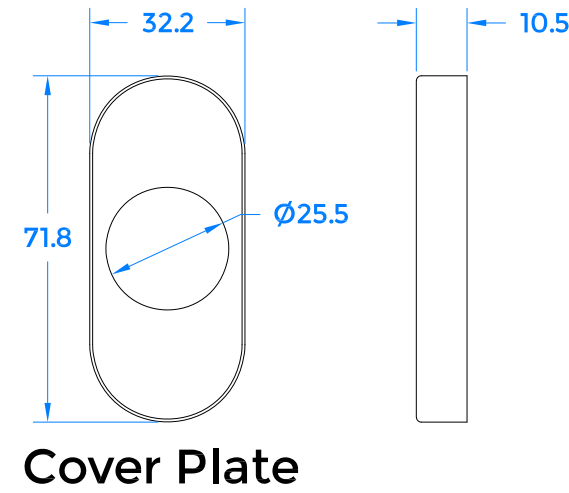

REVISION HISTORY		
Revision	Description	Date
A	Release	25/08/21

Rear View
Section A-A

Assembled Front View
Section B-B

coastal-group.com
Shaping the future

COASTAL

Part Number / Drawing Title:
WH990B
Wing Lever on Oval Rose

Product Range:
Door Handles

Material: **316 Stainless Steel**

Additional Info: **Back to Back**

Date Drawn: **25/08/2021**

Drawn By: **Philip Walklett**

Part Number: **WH990B**

File Name: **WH990B.dwg**

Revision: **A**

Drawing Scale: **Not to Scale**

Sheet Number: **1 of 1**

THIRD ANGLE PROJECTION

This drawing and specification are the property of Coastal Specialist Ironmongery Ltd. they are issued in strict confidence and shall not be reproduced, copied or used without written permission.
ESOE - All dimensions are specified in mm.