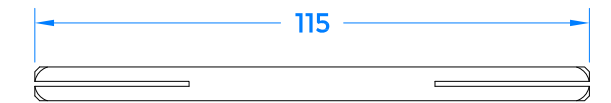

REVISION HISTORY		
Revision	Description	Date
A	Release	25/08/21

Rear View
Section A-A

Assembled Front View
Section B-B

coastal-group.com
Shaping the future

COASTAL

Part Number / Drawing Title:
WH990B
Wing Lever on Oval Rose

Product Range:
Door Handles

Material: **316 Stainless Steel**

Additional Info: **Back to Back**

Date Drawn: **25/08/2021**

Drawn By: **Philip Walklett**

Part Number: **WH990B**

File Name: **WH990B.dwg**

Revision: **A**