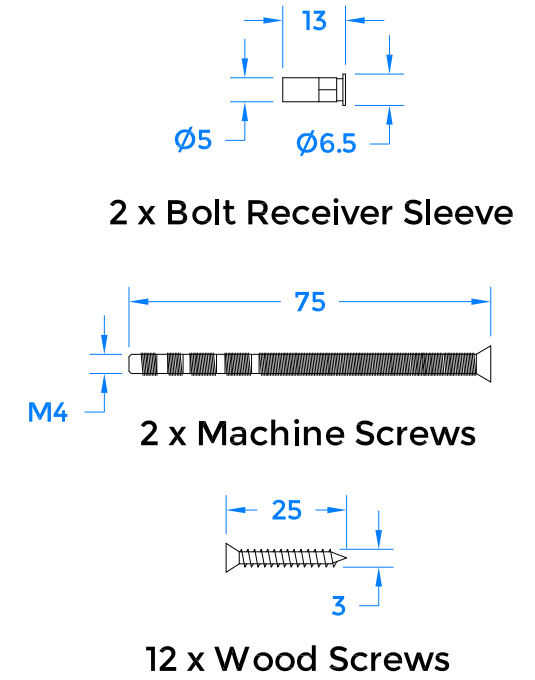

REVISION HISTORY		
Revision	Description	Date
A	Release	25/08/21

Rear View
Section A-A

Assembled Front View
Section B-B

coastal-group.com
Shaping the future

COASTAL

Part Number / Drawing Title:
WH990B
Wing Lever on Oval Rose

Product Range:
Door Handles

Material: **316 Stainless Steel**

Additional Info: **Back to Back**

Date Drawn: **25/08/2021**

Drawn By: **Philip Walklett**

Part Number: **WH990B**

File Name: **WH990B.dwg**

Revision: **A**

Drawing Scale: **Not to Scale**

Sheet Number: **1 of 1**

THIRD ANGLE PROJECTION

This drawing and specification are the property of Coastal Specialist Ironmongery Ltd. they are issued in strict confidence and shall not be reproduced, copied or used without written permission.
ESOE - All dimensions are specified in mm.