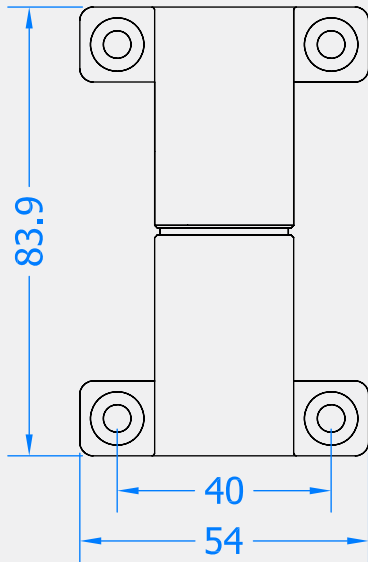

FACE FIXED PIVOT SET

Product Code: AX9

LIT-DC-AX9

Window Hardware Range

- Face Fixed Pivot Hinge for windows with or without cover bars
- No need to mortice the sash or frame, reducing window manufacturing times
- Friction brake adjustment

COASTAL

Shaping the future.

Front Profile

Side Profile

Visit www.coastal-group.com for CAD drawings

FINISHES:

SG
 Silver Grey

PART NUMBER	PRODUCT DESCRIPTION	FINISH	UNITS
AX9-SG	Axis pivot - 50kg	SG	Pair