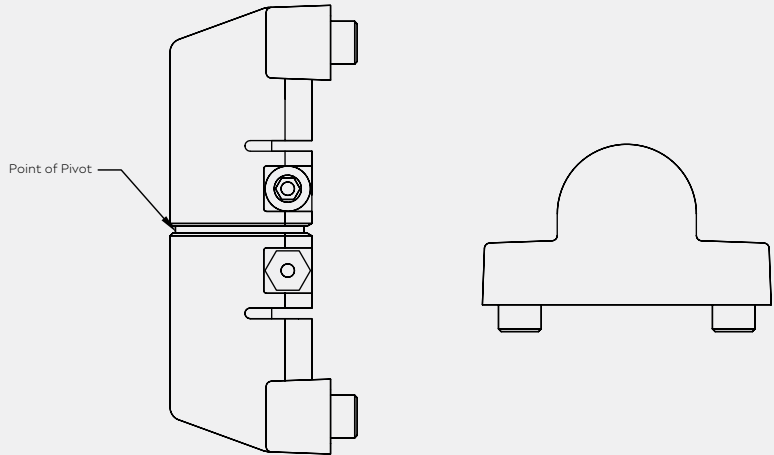

FACE FIXED PIVOT SET

Product Code: AX9

LIT-DC-AX9

Window Hardware Range

- Face Fixed Pivot Hinge for windows with or without cover bars
- No need to mortice the sash or frame, reducing window manufacturing times
- Friction brake adjustment

COASTAL

Shaping the future.

Front Profile

Side Profile

Visit www.coastal-group.com for CAD drawings

FINISHES:

SG
 Silver Grey

PART NUMBER	PRODUCT DESCRIPTION	FINISH	UNITS
AX9-SG	Axis pivot - 50kg	SG	Pair