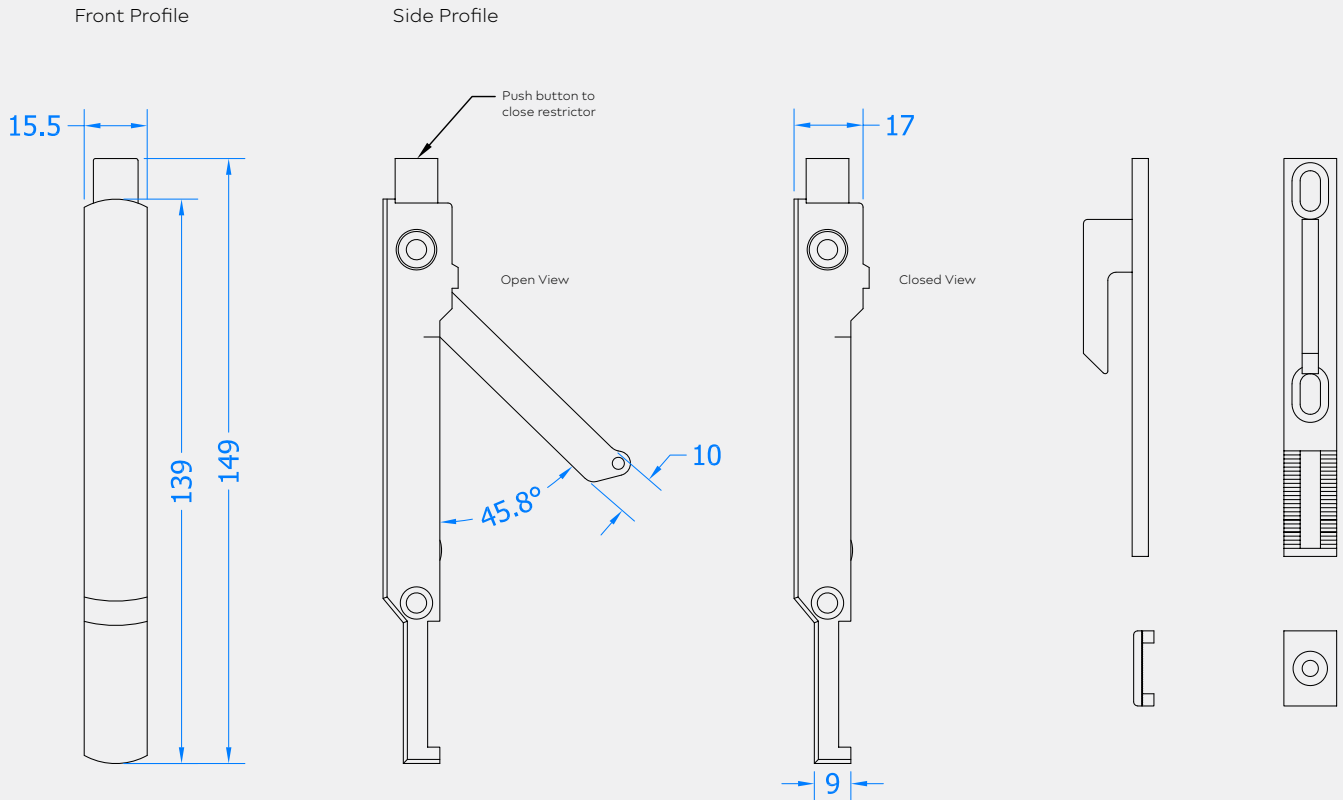

SURFACE FIT WINDOW RESTRICTOR

Product Code: RS10

LIT-DC-RS10

Window Hardware Range

- Surface fit non-lockable window restrictor helps prevent small children from opening window fully and falling out
- Automatically restricts window opening to between 50 and 100mm
- Also prevents window from slamming shut
- Can be easily retrofitted to existing windows

COASTAL

Shaping the future.

Visit www.coastal-group.com for CAD drawings

FINISHES:

WH
 White

PART NUMBER	PRODUCT DESCRIPTION	FINISH	UNITS
RS10-WH	Non-locking window restrictor	WH	Each

COASTAL

Shaping the future.