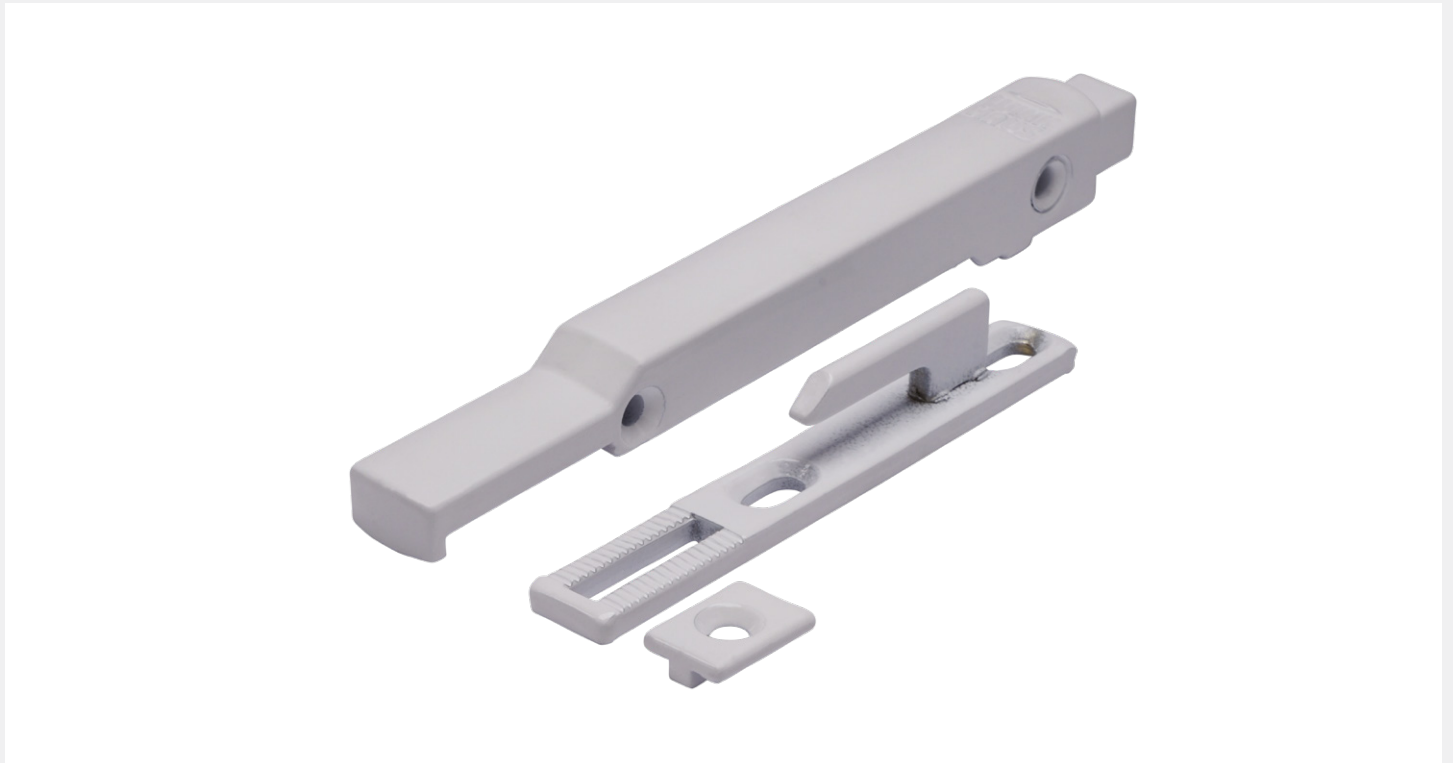

SURFACE FIT WINDOW RESTRICTOR

Product Code: RS10

LIT-DC-RS10

Window Hardware Range

- Surface fit non-lockable window restrictor helps prevent small children from opening window fully and falling out
- Automatically restricts window opening to between 50 and 100mm
- Also prevents window from slamming shut
- Can be easily retrofitted to existing windows

COASTAL

Shaping the future.

Visit www.coastal-group.com for CAD drawings

FINISHES:

WH
 White

PART NUMBER	PRODUCT DESCRIPTION	FINISH	UNITS
RS10-WH	Non-locking window restrictor	WH	Each

COASTAL

Shaping the future.