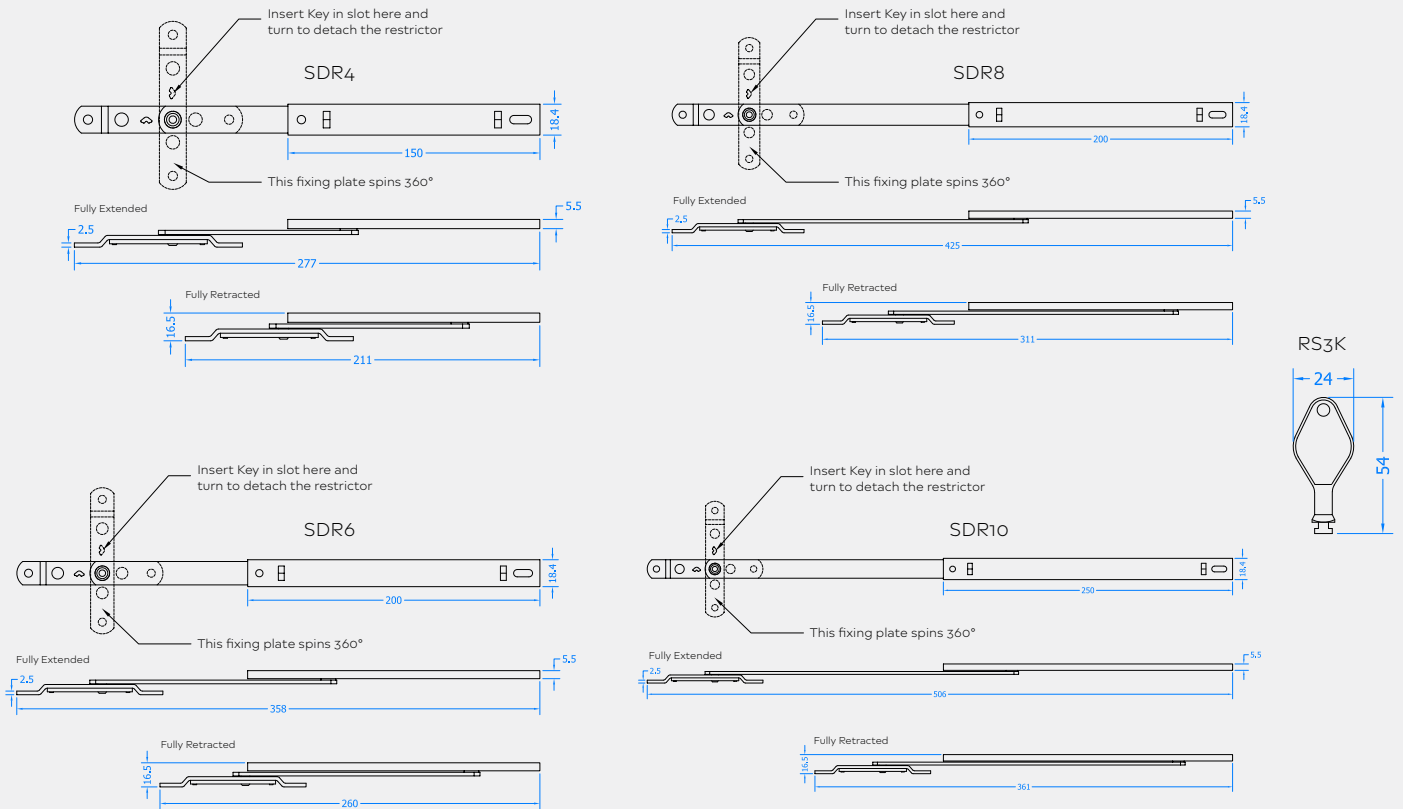

DETACHABLE RESTRICTOR

Product Code: SDR

LIT-DC-SDR

Window Hardware Range

- Cavity fit detachable friction restrictor stay
- Suitable for top or side hung window applications with a 16-18mm hardware cavity
- Tested to BS 6375-2:2004 and to withstand a force of 600N when opened at restricted position
- Easy to fit with no additional routing required
- Manufactured from Austenitic Stainless Steel
- Order key separately

COASTAL

Shaping the future.

Visit www.coastal-group.com for CAD drawings

FINISHES:

ASS

Austenitic Stainless Steel

PART NUMBER	PRODUCT DESCRIPTION	FINISH	UNITS
SDR4-ASS	4" Detachable restrictor	ASS	Each
SDR6-ASS	6" Detachable restrictor	ASS	Each
SDR8-ASS	8" Detachable restrictor	ASS	Each
SDR10-ASS	10" Detachable restrictor	ASS	Each
RS3K-ASS	Key for Detachable restrictor	ASS	Each