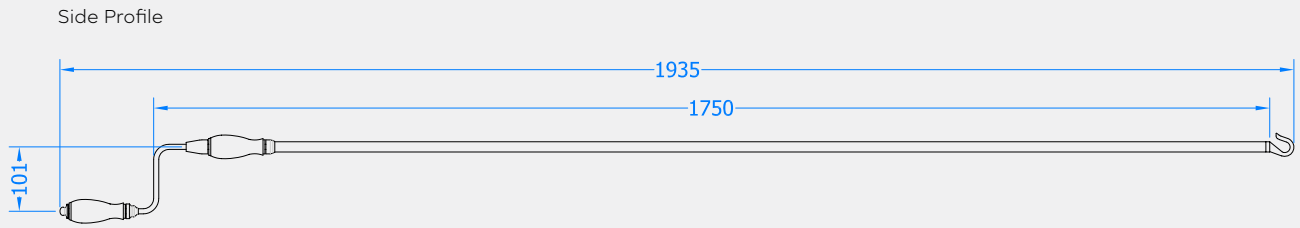

# SCREW JACK WINDING POLE

---

Product Code: SJP15

LIT-DC-SJP15

## *Window Hardware Range*

- Screw jack winding pole with wooden handle
- Easily operates your window screw jack window opener

**COASTAL**

*Shaping the future.*

Visit [www.coastal-group.com](http://www.coastal-group.com) for CAD drawings

FINISHES:

**CP**  
 Polished Chrome

**BP**  
 Polished Brass

PART NUMBER	PRODUCT DESCRIPTION	FINISH	UNITS
SJP15-CP	1750mm Screw jack winding pole	<b>CP</b>	Each
SJP15-BP	1750mm Screw jack winding pole	<b>BP</b>	Each