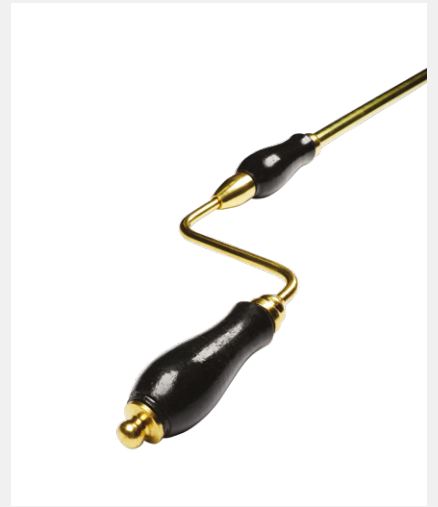

# SCREW JACK WINDING POLE

---

Product Code: SJP15

LIT-DC-SJP15

## *Window Hardware Range*

- Screw jack winding pole with wooden handle
- Easily operates your window screw jack window opener

**COASTAL**

*Shaping the future.*

Visit [www.coastal-group.com](http://www.coastal-group.com) for CAD drawings

FINISHES:

**CP**  
 Polished Chrome

**BP**  
 Polished Brass

PART NUMBER	PRODUCT DESCRIPTION	FINISH	UNITS
SJP15-CP	1750mm Screw jack winding pole	<b>CP</b>	Each
SJP15-BP	1750mm Screw jack winding pole	<b>BP</b>	Each