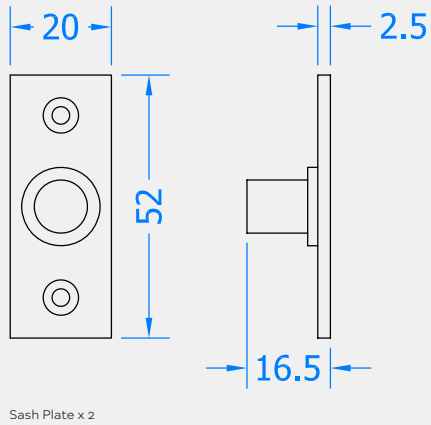

## *Window Hardware Range*

- Concealed window pivot set manufactured in burnished solid brass
- Note this is supplied as a set of 4 parts 2 sash plates and 2 frame plates

**COASTAL**

*Shaping the future.*

Front Profile

Side Profile

Visit [www.coastal-group.com](http://www.coastal-group.com) for CAD drawings

FINISHES:

**PB**  
 Polished Brass

PART NUMBER	PRODUCT DESCRIPTION	FINISH	UNITS
SP68-PB	Sash window pivot	<b>PB</b>	Set