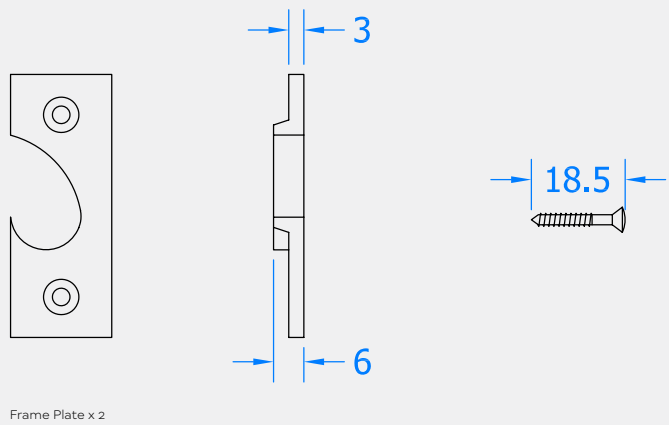

## *Window Hardware Range*

- Concealed window pivot set manufactured in burnished solid brass
- Note this is supplied as a set of 4 parts 2 sash plates and 2 frame plates

**COASTAL**

*Shaping the future.*

Front Profile

Side Profile

Visit [www.coastal-group.com](http://www.coastal-group.com) for CAD drawings

FINISHES:

**PB**  
 Polished Brass

PART NUMBER	PRODUCT DESCRIPTION	FINISH	UNITS
SP68-PB	Sash window pivot	<b>PB</b>	Set