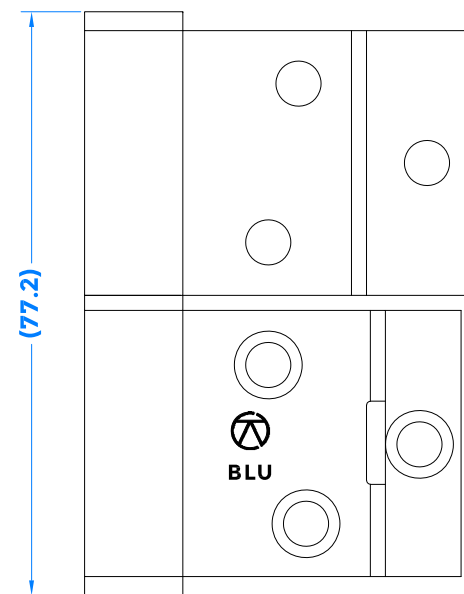

REVISION HISTORY		
Revision	Description	Date
A	Release	23/9/2021
B	Updated Drawing	6/9/2022

Left Hand Shown (Viewed from Outside)

Sash Leaf

OPEN VIEW

Sash Leaf Fixed to Stile

Frame Leaf Fixed to Jamb (With Logo)

Isometric View

Frame Leaf (With Logo)

PART VIEW

Closed View

TOP VIEW
Section A-A

CLOSED VIEW

coastal-group.com
Shaping the future

COASTAL

Part Number /Drawing Title:
FH70
BLU Tritus Lift Off Butt Hinge

Product Range:
Window Hinges

Material: 316 Stainless Steel (BLU Version Only)

Additional Info: Left Hand Shown, Right Hand Opposite

Date Drawn: 06/09/2022

Drawn By: Phillip Walklett

Part Number: FH70

File Name: FH70.dwg

Revision: B

Drawing Scale: 1:1 @ A3

Sheet Number: 1 of 1

THIRD ANGLE PROJECTION

This drawing and specification are the property of Coastal Specialist Ironmongery Ltd, they are issued in strict confidence and shall not be reproduced, copied or used without written permission.
EAOE - All dimensions are specified in mm.