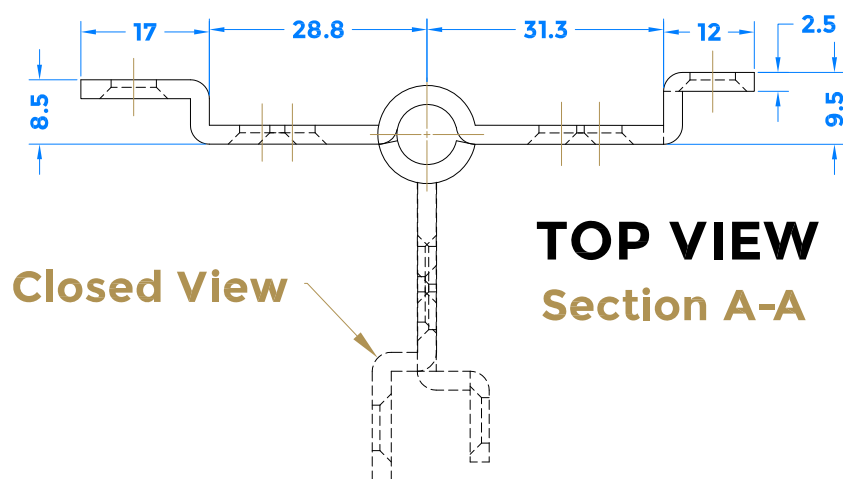

REVISION HISTORY		
Revision	Description	Date
A	Release	23/9/2021
B	Updated Drawing	6/9/2022

Left Hand Shown (Viewed from Outside)

Sash Leaf

OPEN VIEW

Sash Leaf Fixed to Stile

Frame Leaf Fixed to Jamb (With Logo)

Isometric View

Frame Leaf (With Logo)

PART VIEW

Closed View

TOP VIEW
Section A-A

CLOSED VIEW

coastal-group.com
Shaping the future

COASTAL

Part Number /Drawing Title:
FH70
BLU Tritus Lift Off Butt Hinge

Product Range:
Window Hinges

Material: 316 Stainless Steel (BLU Version Only)

Additional Info: Left Hand Shown, Right Hand Opposite

Date Drawn: 06/09/2022

Drawn By: Phillip Walklett

Part Number: FH70

File Name: FH70.dwg

Revision: B

Drawing Scale: 1:1 @ A3

Sheet Number: 1 of 1

THIRD ANGLE PROJECTION

This drawing and specification are the property of Coastal Specialist Ironmongery Ltd, they are issued in strict confidence and shall not be reproduced, copied or used without written permission.
EAOE - All dimensions are specified in mm.