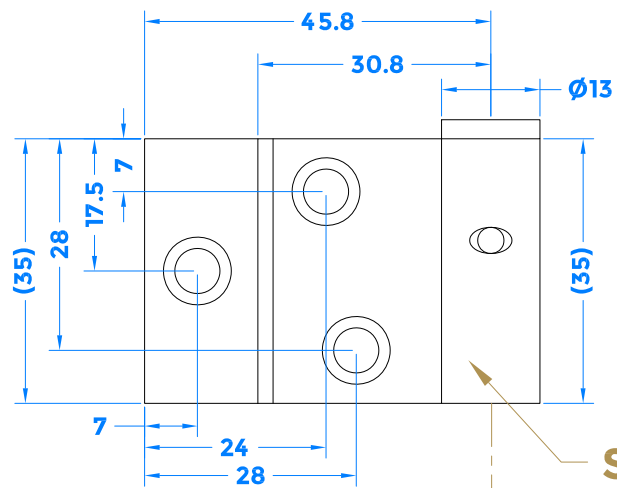

REVISION HISTORY		
Revision	Description	Date
A	Release	23/9/2021
B	Updated Drawing	6/9/2022

Left Hand Shown (Viewed from Outside)

Sash Leaf

OPEN VIEW

Sash Leaf Fixed to Stile

Frame Leaf Fixed to Jamb (With Logo)

Isometric View

Frame Leaf (With Logo)

PART VIEW

Closed View

TOP VIEW
Section A-A

CLOSED VIEW

coastal-group.com
Shaping the future

COASTAL

Part Number /Drawing Title:
FH70
BLU Tritus Lift Off Butt Hinge

Product Range:
Window Hinges

Material: 316 Stainless Steel (BLU Version Only)

Additional Info: Left Hand Shown, Right Hand Opposite

Date Drawn: 06/09/2022

Drawn By: Phillip Walklett

Part Number: FH70

File Name: FH70.dwg

Revision: B

Drawing Scale: 1:1 @ A3

Sheet Number: 1 of 1

THIRD ANGLE PROJECTION

This drawing and specification are the property of Coastal Specialist Ironmongery Ltd, they are issued in strict confidence and shall not be reproduced, copied or used without written permission.
EAOE - All dimensions are specified in mm.