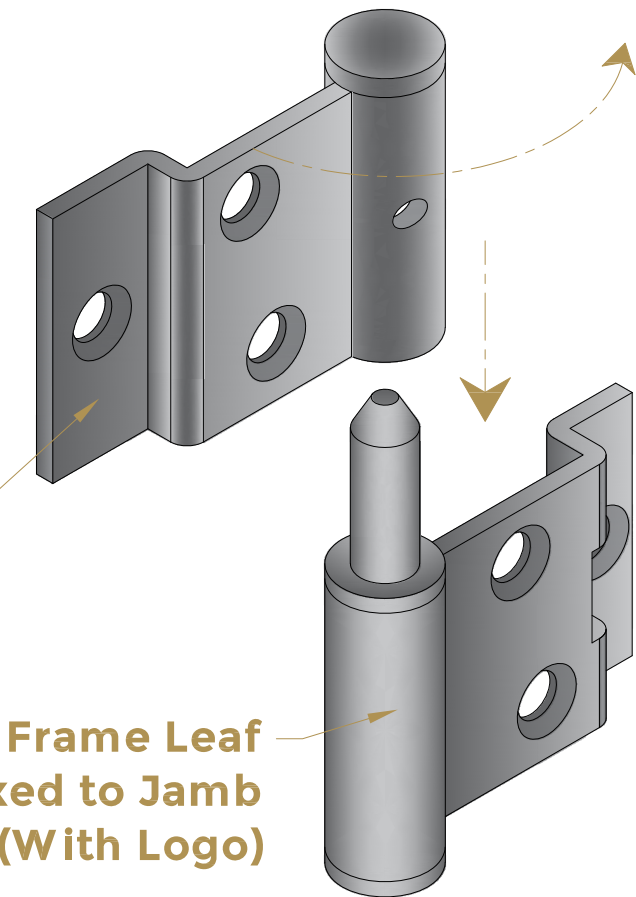

REVISION HISTORY		
Revision	Description	Date
A	Release	23/9/2021
B	Updated Drawing	6/9/2022

Left Hand Shown (Viewed from Outside)

Sash Leaf

OPEN VIEW

Sash Leaf Fixed to Stile

Frame Leaf Fixed to Jamb (With Logo)

Isometric View

Frame Leaf (With Logo)

PART VIEW

Closed View

TOP VIEW
Section A-A

CLOSED VIEW

coastal-group.com
Shaping the future

COASTAL

Part Number /Drawing Title:
FH70
BLU Tritus Lift Off Butt Hinge

Product Range:
Window Hinges

Material: 316 Stainless Steel (BLU Version Only)

Additional Info: Left Hand Shown, Right Hand Opposite

Date Drawn: 06/09/2022

Drawn By: Phillip Walklett

Part Number: FH70

File Name: FH70.dwg

Revision: B

Drawing Scale: 1:1 @ A3

Sheet Number: 1 of 1

THIRD ANGLE PROJECTION

This drawing and specification are the property of Coastal Specialist Ironmongery Ltd, they are issued in strict confidence and shall not be reproduced, copied or used without written permission.
EAOE - All dimensions are specified in mm.