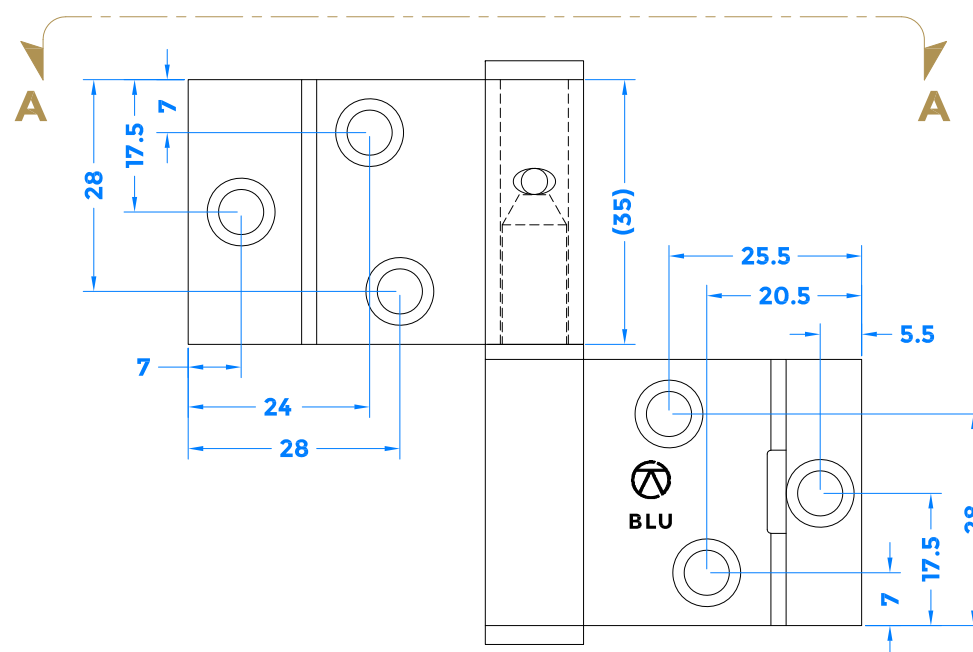

REVISION HISTORY		
Revision	Description	Date
A	Release	23/9/2021
B	Updated Drawing	6/9/2022

Left Hand Shown (Viewed from Outside)

Sash Leaf

OPEN VIEW

Sash Leaf Fixed to Stile

Frame Leaf Fixed to Jamb (With Logo)

Isometric View

Frame Leaf (With Logo)

PART VIEW

Closed View

TOP VIEW
Section A-A

CLOSED VIEW

coastal-group.com
Shaping the future

COASTAL

Part Number /Drawing Title:
FH70
BLU Tritus Lift Off Butt Hinge

Product Range:
Window Hinges

Material: 316 Stainless Steel (BLU Version Only)

Additional Info: Left Hand Shown, Right Hand Opposite

Date Drawn: 06/09/2022

Drawn By: Phillip Walklett

Part Number: FH70

File Name: FH70.dwg

Revision: B

Drawing Scale: 1:1 @ A3

Sheet Number: 1 of 1

THIRD ANGLE PROJECTION

This drawing and specification are the property of Coastal Specialist Ironmongery Ltd, they are issued in strict confidence and shall not be reproduced, copied or used without written permission.
EAOE - All dimensions are specified in mm.