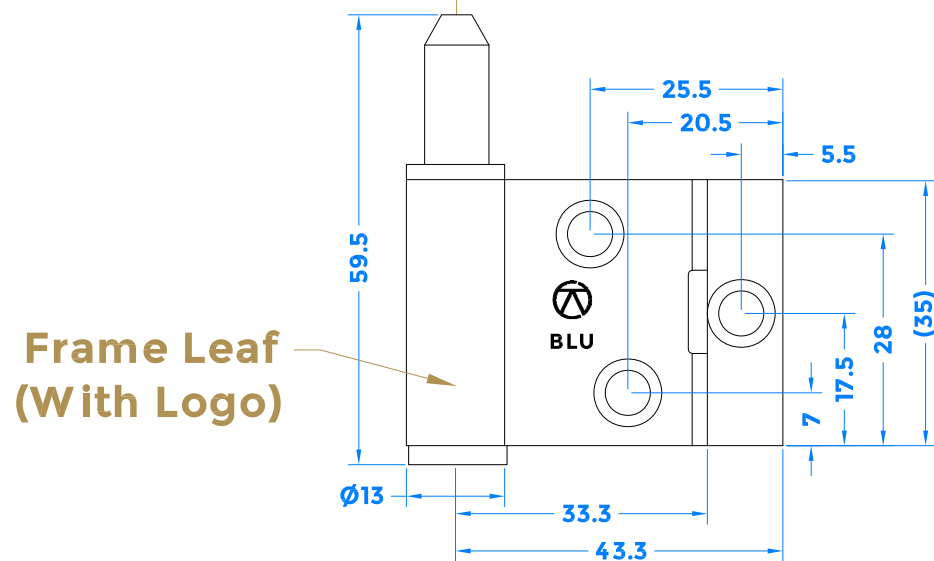

REVISION HISTORY		
Revision	Description	Date
A	Release	23/9/2021
B	Updated Drawing	6/9/2022

Left Hand Shown (Viewed from Outside)

Sash Leaf

OPEN VIEW

Sash Leaf Fixed to Stile

Frame Leaf Fixed to Jamb (With Logo)

Isometric View

Frame Leaf (With Logo)

PART VIEW

Closed View

TOP VIEW
Section A-A

CLOSED VIEW

coastal-group.com
Shaping the future

COASTAL

Part Number /Drawing Title:
FH70
BLU Tritus Lift Off Butt Hinge

Product Range:
Window Hinges

Material: 316 Stainless Steel (BLU Version Only)

Additional Info: Left Hand Shown, Right Hand Opposite

Date Drawn: 06/09/2022

Drawn By: Phillip Walklett

Part Number: FH70

File Name: FH70.dwg

Revision: B

Drawing Scale: 1:1 @ A3

Sheet Number: 1 of 1

THIRD ANGLE PROJECTION

This drawing and specification are the property of Coastal Specialist Ironmongery Ltd, they are issued in strict confidence and shall not be reproduced, copied or used without written permission.
EAOE - All dimensions are specified in mm.