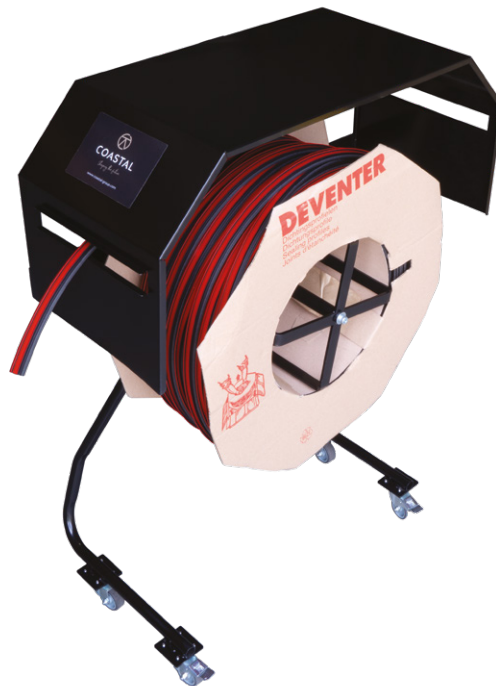

# WEATHERSEAL TROLLEY

---

Product Code: DEV-WST

LIT-DC-DEV-WST

- Weatherseal trolley is designed to hold the Deventer Weatherseal reels and keep your workshop tidy
- Rotating centre wheel enables quick and easy dispensing of your weatherseal
- Portable trolley on wheels with foot brake means you can quickly deploy it at whichever workbench your working at
- Designed with a hood to help prevent your seal being covered in dust and dirt

**COASTAL**

*Shaping the future.*

FINISHES:

**BK**

Black

PART NUMBER	PRODUCT DESCRIPTION	FINISH	UNITS
DEV-WST	Trolley for weatherseal coils	<b>BK</b>	Each

**COASTAL**

*Shaping the future.*