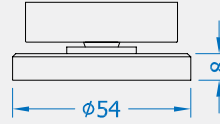

Side Profile

Visit www.coastal-group.com for CAD drawings