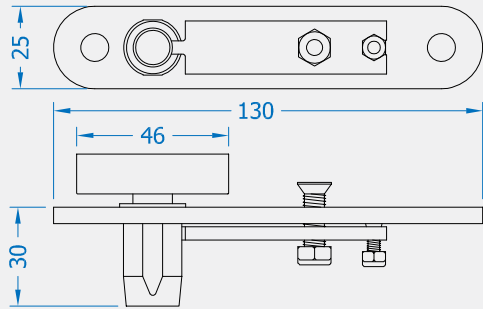

Front Profile

Side Profile

Visit www.coastal-group.com for CAD drawings

FINISHES:

SSS

Satin Stainless Steel

PART NUMBER	PRODUCT DESCRIPTION	FINISH	UNITS
H131-401-SSS	120KG Double action pivot set	SSS	Per Set

COASTAL

Shaping the future.