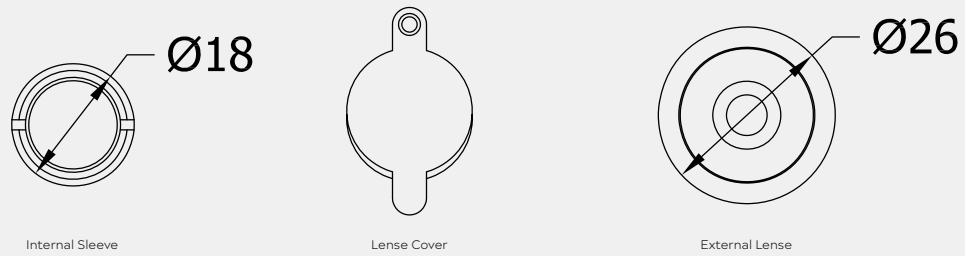

Front Profile

Visit www.coastal-group.com for CAD drawings

FINISHES:

SC

Satin Chrome

PART NUMBER	PRODUCT DESCRIPTION	FINISH	UNITS
AA76-SC	Security door viewer	SC	Each

COASTAL

Shaping the future.