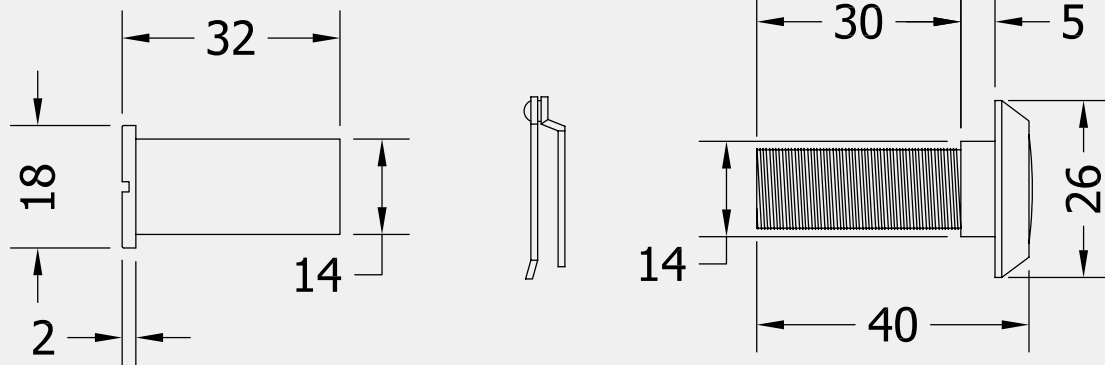

Side Profile