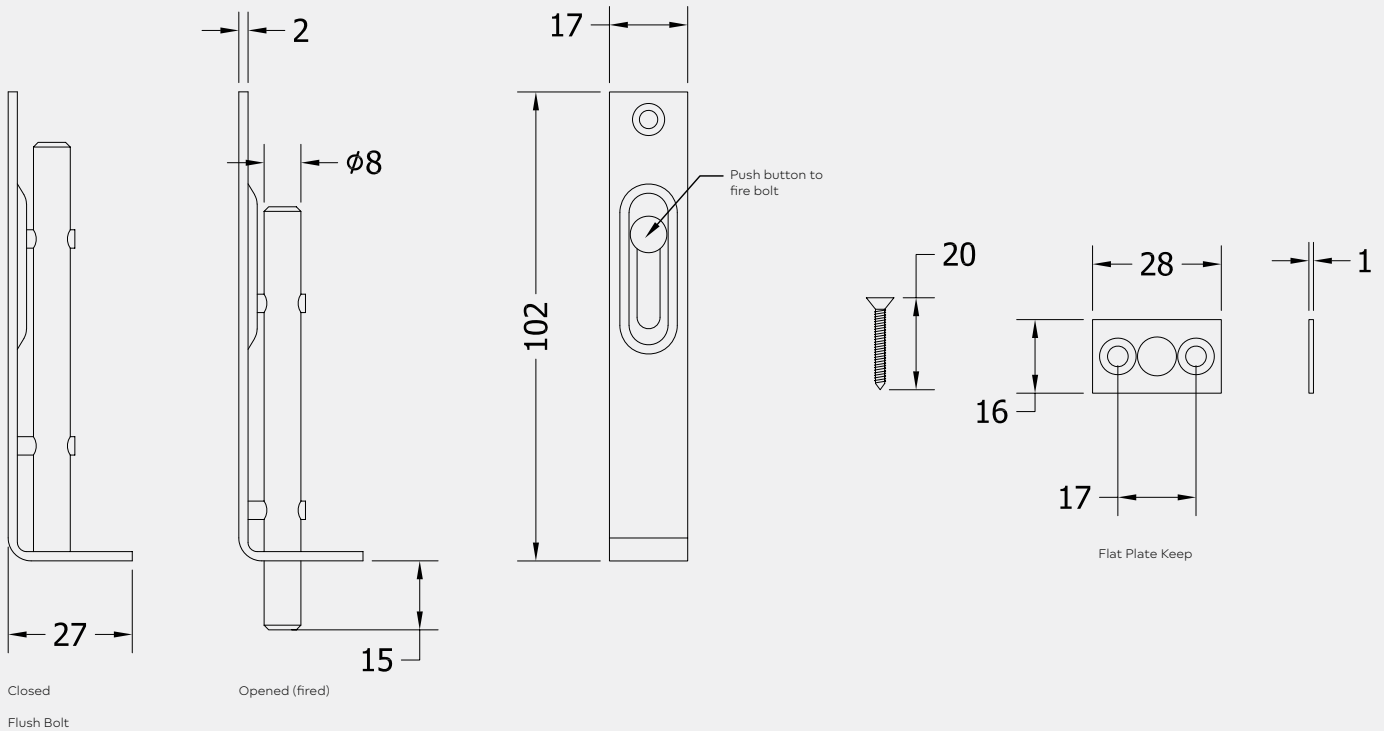

Side Profile

Front Profile

Visit www.coastal-group.com for CAD drawings

FINISHES:

PART NUMBER	PRODUCT DESCRIPTION	FINISH	UNITS
AA79-CP	102 x 17mm Flush bolt	CP	Each
AA79-BP	102 x 17mm Flush bolt	BP	Each
AA79-NK	102 x 17mm Flush bolt	NK	Each

COASTAL

Shaping the future.