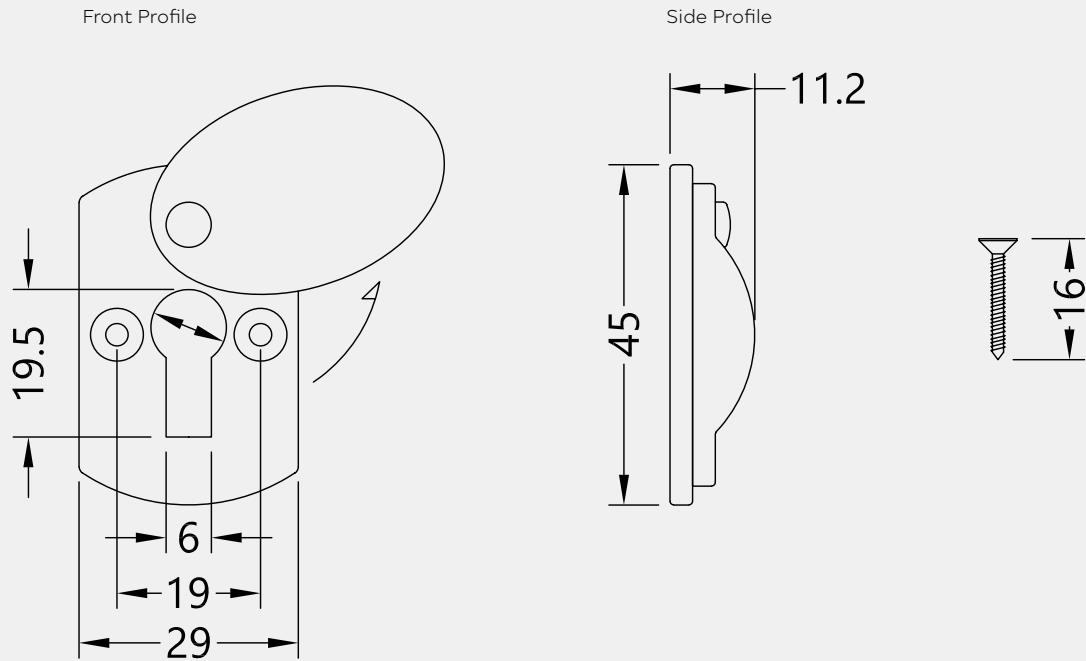

ANTIQUE COVERED PLAQUE ESCUTCHEON

Product Code: BA5538

LIT-DC-BA5538

Door Hardware Range

- Black antique rectangle escutcheon
- Standard keyhole profile suitable for 5 lever lock
- Domed oval cover swivels at the top
- Made from malleable iron base material
- Not suitable for use on or near the coast

COASTAL

Shaping the future.

ANTIQUE COVERED PLAQUE ESCUTCHEON

Visit www.coastal-group.com for CAD drawings

FINISHES:

BA
Black Antique

PART NUMBER	PRODUCT DESCRIPTION	FINISH	UNITS
BA5538-BA	45 x 29mm Escutcheon - Key hole	BA	Each