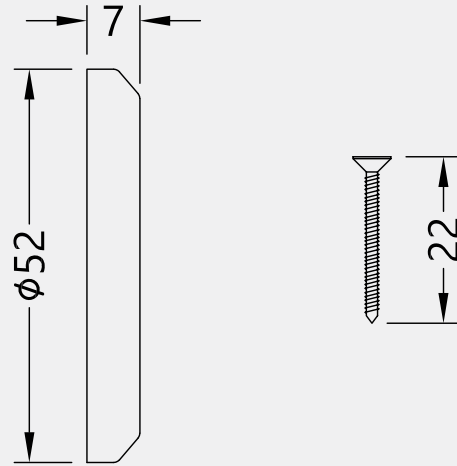

Side Profile

Visit www.coastal-group.com for CAD drawings

FINISHES:

BA

Black Antique

PART NUMBER	PRODUCT DESCRIPTION	FINISH	UNITS
BA5539-BA	52mm Escutcheon - Euro	BA	Each

COASTAL

Shaping the future.