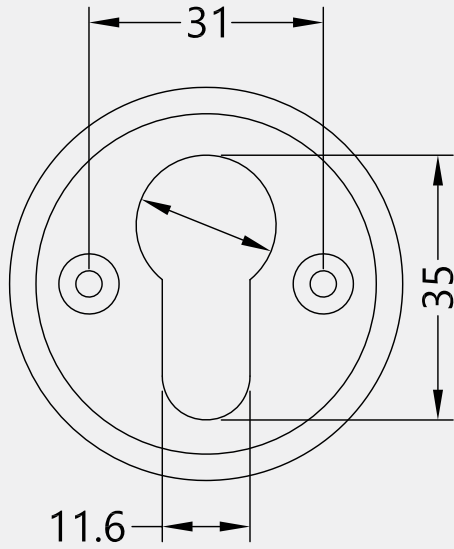

ANTIQUE EURO PROFILE ESCUTCHEON

Front Profile