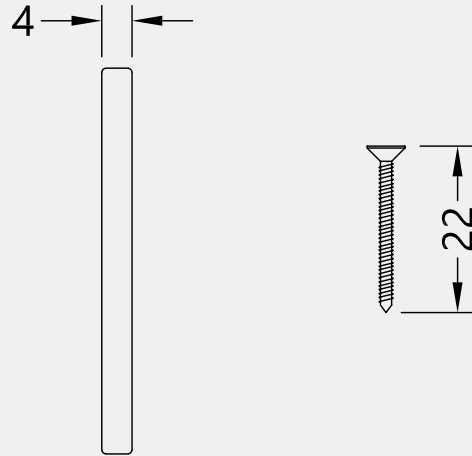

Side Profile

Visit www.coastal-group.com for CAD drawings

FINISHES:

BA

Black Antique

PART NUMBER	PRODUCT DESCRIPTION	FINISH	UNITS
BA5539U-BA	51 x 34mm Escutcheon - Key hole	BA	Each

COASTAL

Shaping the future.