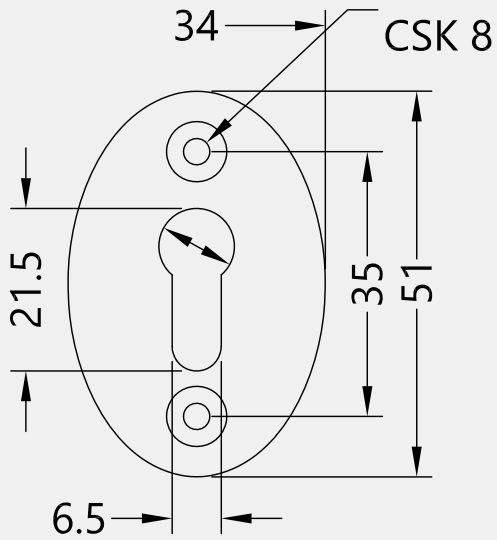

ANTIQUE KEY HOLE OVAL ESCUTCHEON

Front Profile