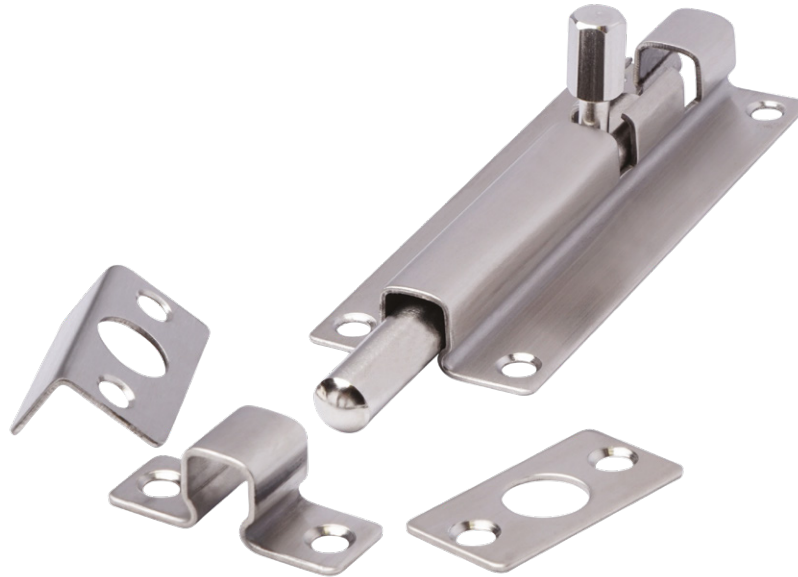

# STRAIGHT BARREL BOLT - STAINLESS STEEL

---

Product Code: BBT

LIT-DC-BBT

## *Door Hardware Range*

- Architectural quality straight barrel bolt
- Housing slot to lock barrel into position
- Fire door rated
- Manufactured from 304 stainless steel

**COASTAL**

*Shaping the future.*

Visit [www.coastal-group.com](http://www.coastal-group.com) for CAD drawings

FINISHES:

SSS

Satin Stainless

PART NUMBER	PRODUCT DESCRIPTION	FINISH	UNITS
BBT1100-SSS	100 X 38mm Straight barrel bolt	SSS	Each
BBT1150-SSS	150 X 38mm Straight barrel bolt	SSS	Each
BBT1200-SSS	200 X 38mm Straight barrel bolt	SSS	Each