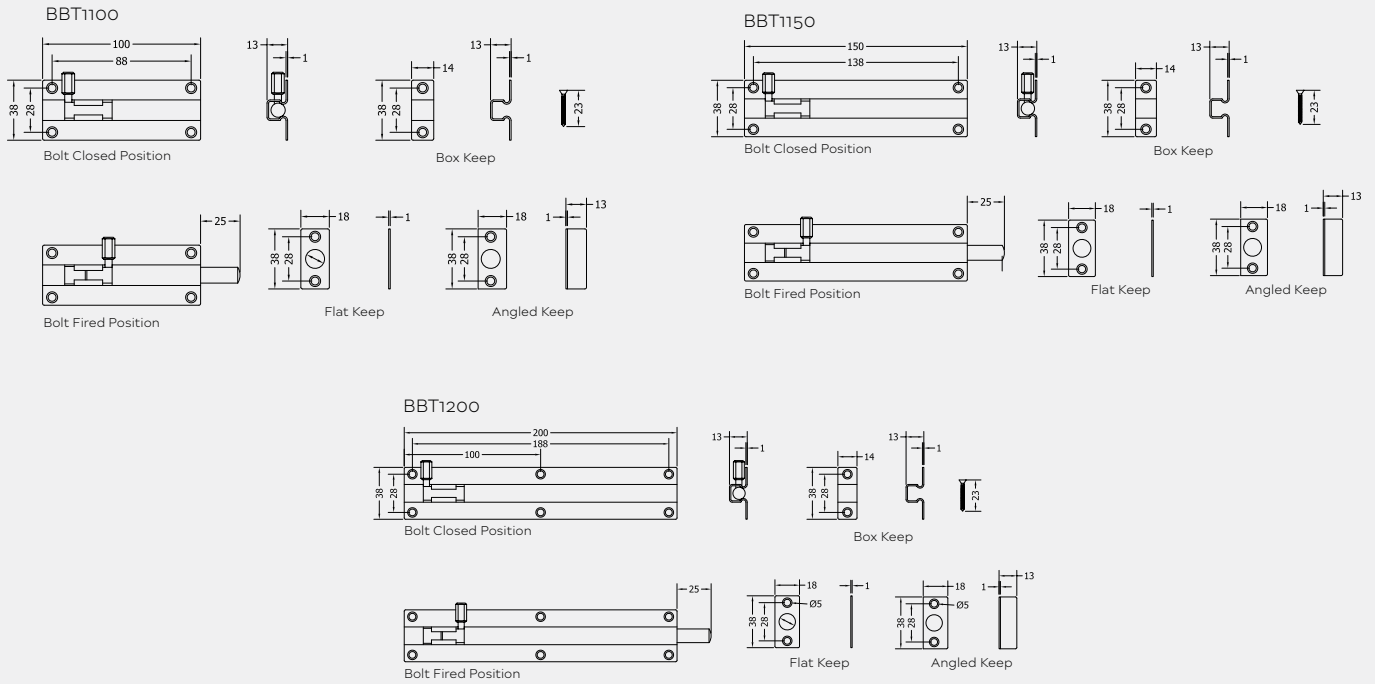

# STRAIGHT BARREL BOLT - STAINLESS STEEL

---

Product Code: BBT

LIT-DC-BBT

## *Door Hardware Range*

- Architectural quality straight barrel bolt
- Housing slot to lock barrel into position
- Fire door rated
- Manufactured from 304 stainless steel

**COASTAL**

*Shaping the future.*

Visit [www.coastal-group.com](http://www.coastal-group.com) for CAD drawings

FINISHES:

SSS

Satin Stainless

PART NUMBER	PRODUCT DESCRIPTION	FINISH	UNITS
BBT1100-SSS	100 X 38mm Straight barrel bolt	SSS	Each
BBT1150-SSS	150 X 38mm Straight barrel bolt	SSS	Each
BBT1200-SSS	200 X 38mm Straight barrel bolt	SSS	Each