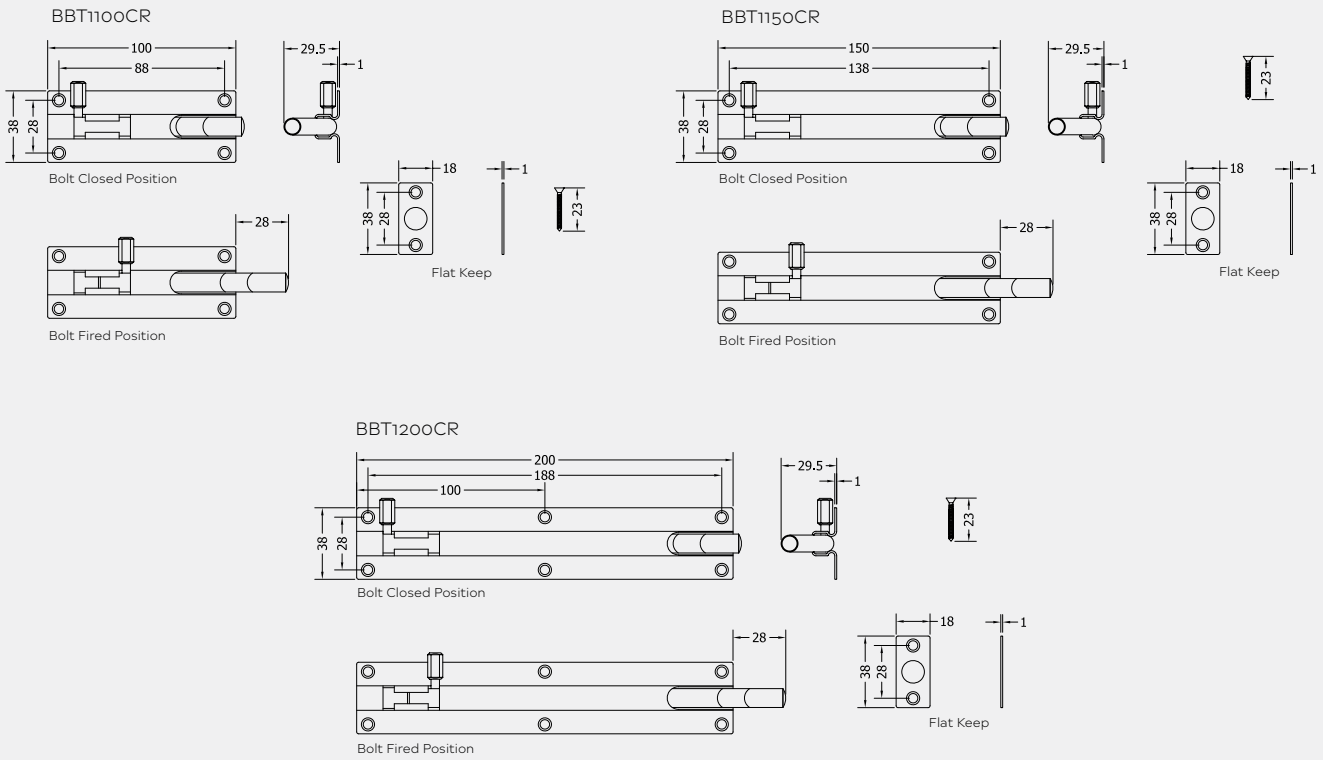

# CRANKED BARREL BOLT - STAINLESS STEEL

---

Product Code: BBTCR

LIT-DC-BBTCR

## *Door Hardware Range*

- Architectural quality cranked barrel bolt
- Housing slot to lock barrel into position
- Fire door rated
- Manufactured from 304 stainless steel

**COASTAL**

*Shaping the future.*

Visit [www.coastal-group.com](http://www.coastal-group.com) for CAD drawings

FINISHES:

SSS

Satin Stainless

PART NUMBER	PRODUCT DESCRIPTION	FINISH	UNITS
BBT1100CR-SSS	100 X 38mm Necked barrel bolt	SSS	Each
BBT1150CR-SSS	150 X 38mm Necked barrel bolt	SSS	Each
BBT1200CR-SSS	200 X 38mm Necked barrel bolt	SSS	Each