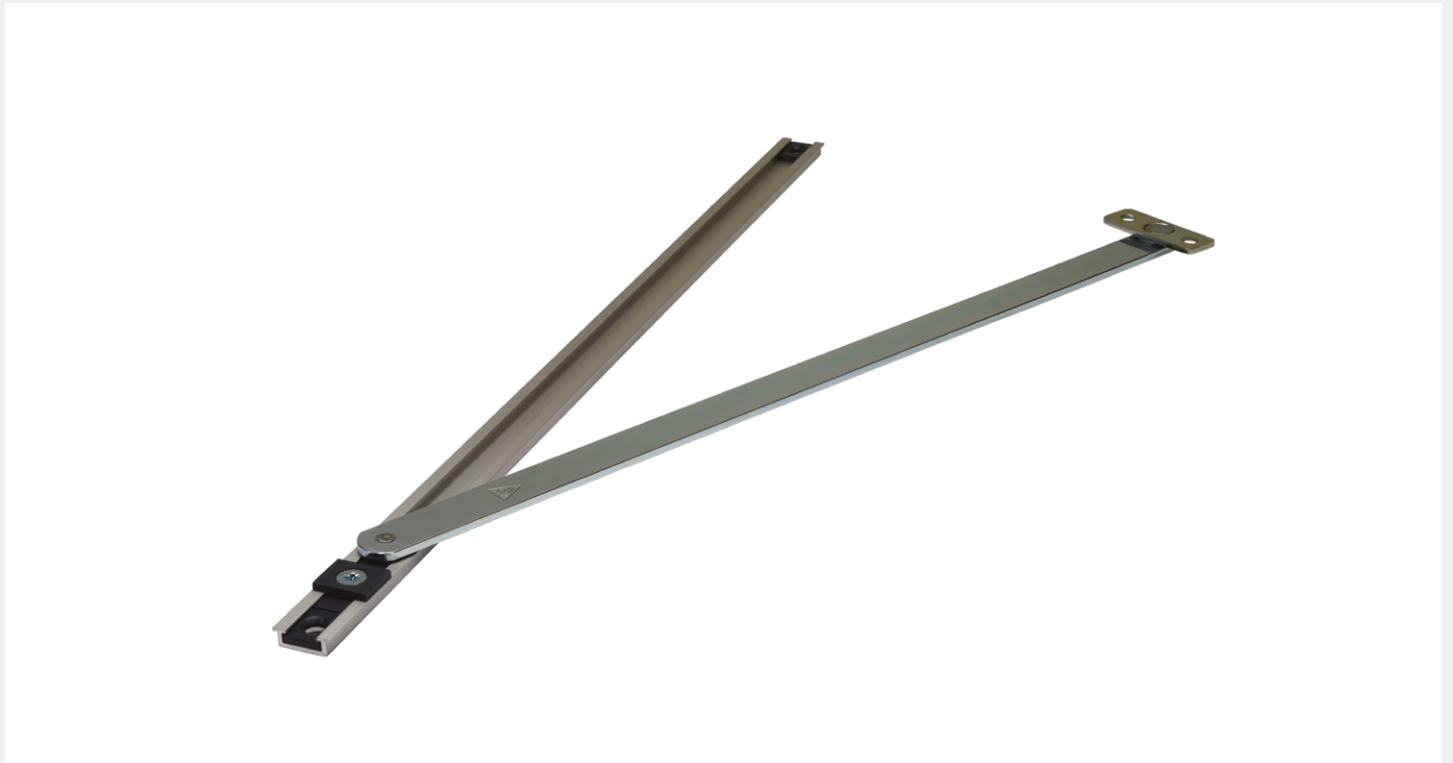

CONCEALED DOOR RESTRICTORS

Product Code: FC

LIT-DC-FC

Door Hardware Range

- Concealed door restrictor is routed into the head of the door
- Once door is closed only the arm of the restrictor can be seen
- Prevents door from being opened beyond a pre-determined point
- Level of friction can be adjusted
- FC6080 opens to a maximum angle of 120 degrees

COASTAL

Shaping the future.

Visit www.coastal-group.com for CAD drawings

FINISHES:

SV
 Silver Passivated

PART NUMBER	PRODUCT DESCRIPTION	FINISH	UNITS
FC6080-SV	414mm Standard	SV	Each

COASTAL

Shaping the future.