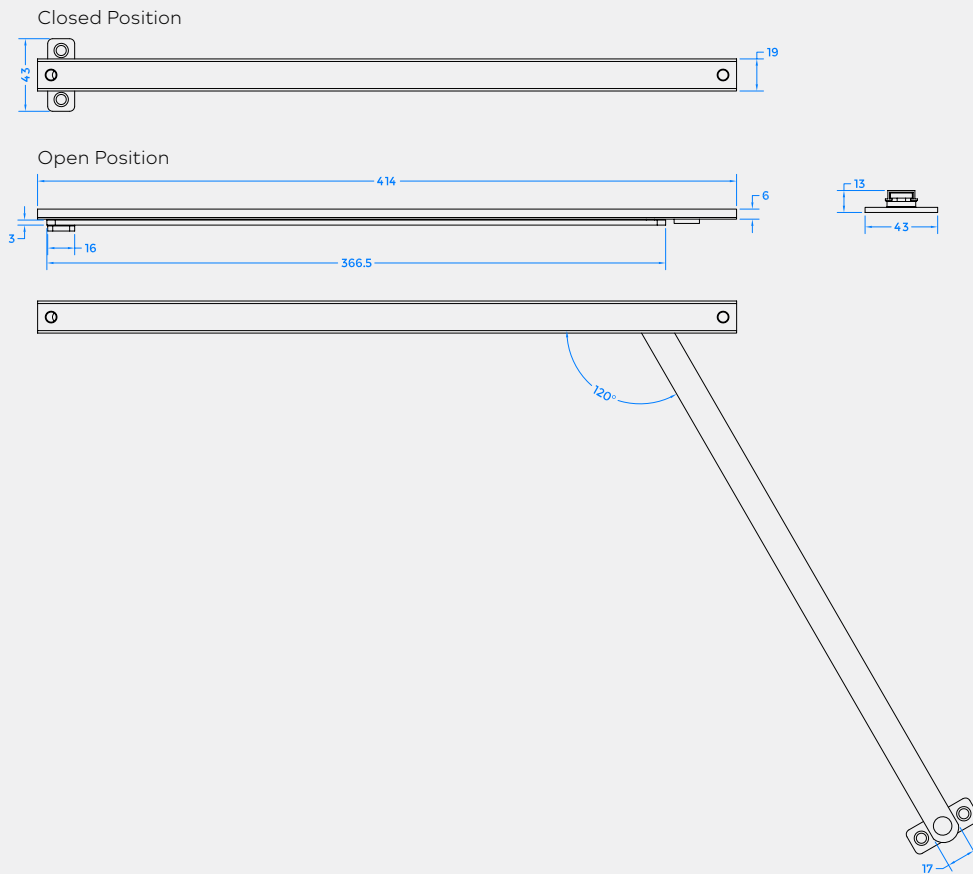

CONCEALED DOOR RESTRICTORS

Product Code: FC

LIT-DC-FC

Door Hardware Range

- Concealed door restrictor is routed into the head of the door
- Once door is closed only the arm of the restrictor can be seen
- Prevents door from being opened beyond a pre-determined point
- Level of friction can be adjusted
- FC6080 opens to a maximum angle of 120 degrees

COASTAL

Shaping the future.

Visit www.coastal-group.com for CAD drawings

FINISHES:

SV
 Silver Passivated

PART NUMBER	PRODUCT DESCRIPTION	FINISH	UNITS
FC6080-SV	414mm Standard	SV	Each

COASTAL

Shaping the future.